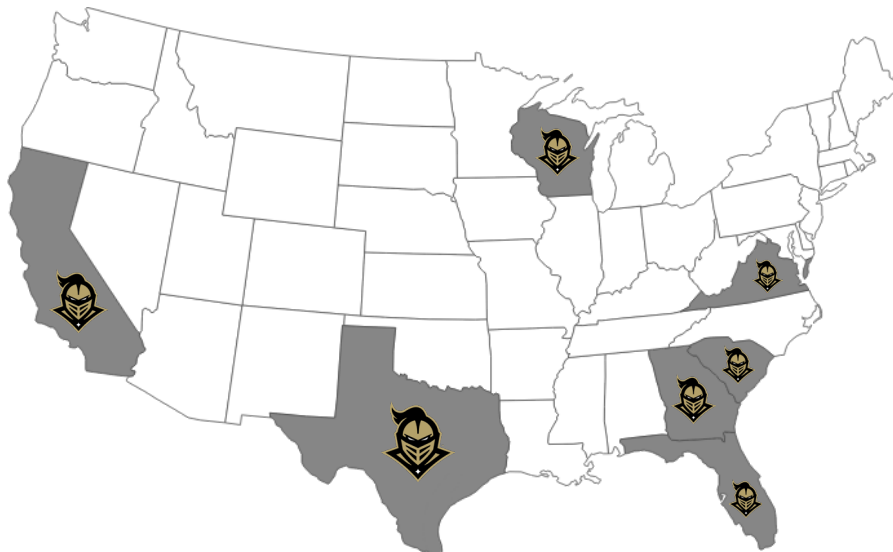

By State

- | | |
|--|---|
| <p>Florida (11)
 Katie Burge - Miami
 Shelli DiPuma - Sarasota
 Shannon Doherty - Coral Springs
 Olivia Elliott - Tampa
 Aubrey Evans - Apopka
 Kaitlyn Felton - Valrico
 Carson Frier - Live Oak
 Nehanda Lewis - Land O' Lakes
 Macy Miles - Naples
 Johnneisha Rowe - Avon Park
 Kennedy Searcy - Jacksonville</p> | <p>California (8)
 Savannah Adams - La Mirada
 Jada Cody - Murrieta
 Angelina DeVoe - Carson
 Emmerson Lee - Clovis
 Micaela Macario - Chula Vista
 Jasmine Williams - Mission Viejo
 Sarah Willis - Ontario
 Averi Wong - Arcadia</p> |
| <p>South Carolina (1)
 Katelyn Cochran - North Augusta</p> | <p>Georgia (1)
 Ashleigh Griffin - Newnan</p> |
| <p>Wisconsin (1)
 Chloe Evans - Seymour</p> | <p>Virginia (1)
 Grace Jewell - Chesapeake</p> |
| <p>Texas (1)
 Madison Applebe - La Porte</p> | <p>Canada (1)
 Allyse Volpe - Ontario</p> |