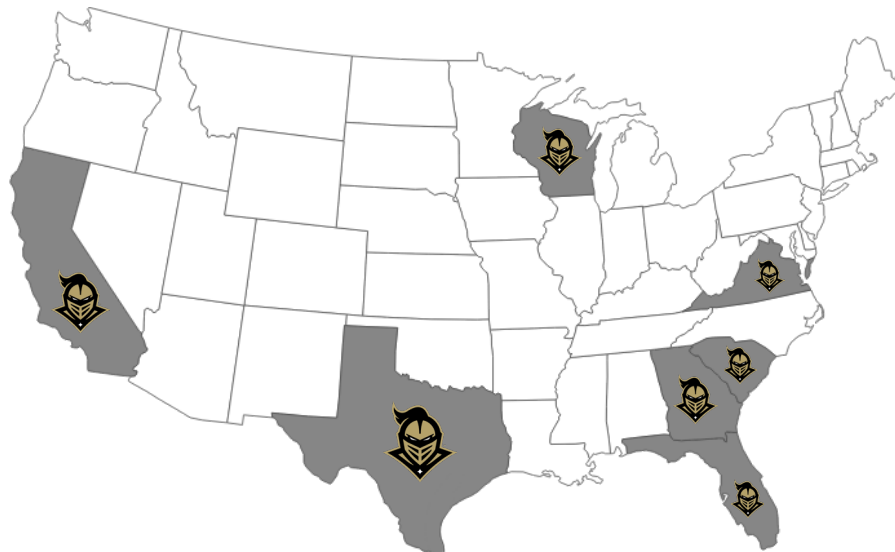

By State

- | | |
|--|---|
| <p>Florida (11)
 Katie Burge - Miami
 Shelli DiPuma - Sarasota
 Shannon Doherty - Coral Springs
 Olivia Elliott - Tampa
 Aubrey Evans - Apopka
 Kaitlyn Felton - Valrico
 Carson Frier - Live Oak
 Nehanda Lewis - Land O' Lakes
 Macy Miles - Naples
 Johnneisha Rowe - Avon Park
 Kennedy Searcy - Jacksonville</p> | <p>California (8)
 Savannah Adams - La Mirada
 Jada Cody - Murrieta
 Angelina DeVoe - Carson
 Emmerson Lee - Clovis
 Micaela Macario - Chula Vista
 Jasmine Williams - Mission Viejo
 Sarah Willis - Ontario
 Averi Wong - Arcadia</p> |
| <p>South Carolina (1)
 Katelyn Cochran - North Augusta</p> | <p>Georgia (1)
 Ashleigh Griffin - Newnan</p> |
| <p>Virginia (1)
 Grace Jewell - Chesapeake</p> | <p>Canada (1)
 Allyse Volpe - Ontario</p> |
| <p>Wisconsin (1)
 Chloe Evans - Seymour</p> | |
| <p>Texas (1)
 Madison Applebe - La Porte</p> | |