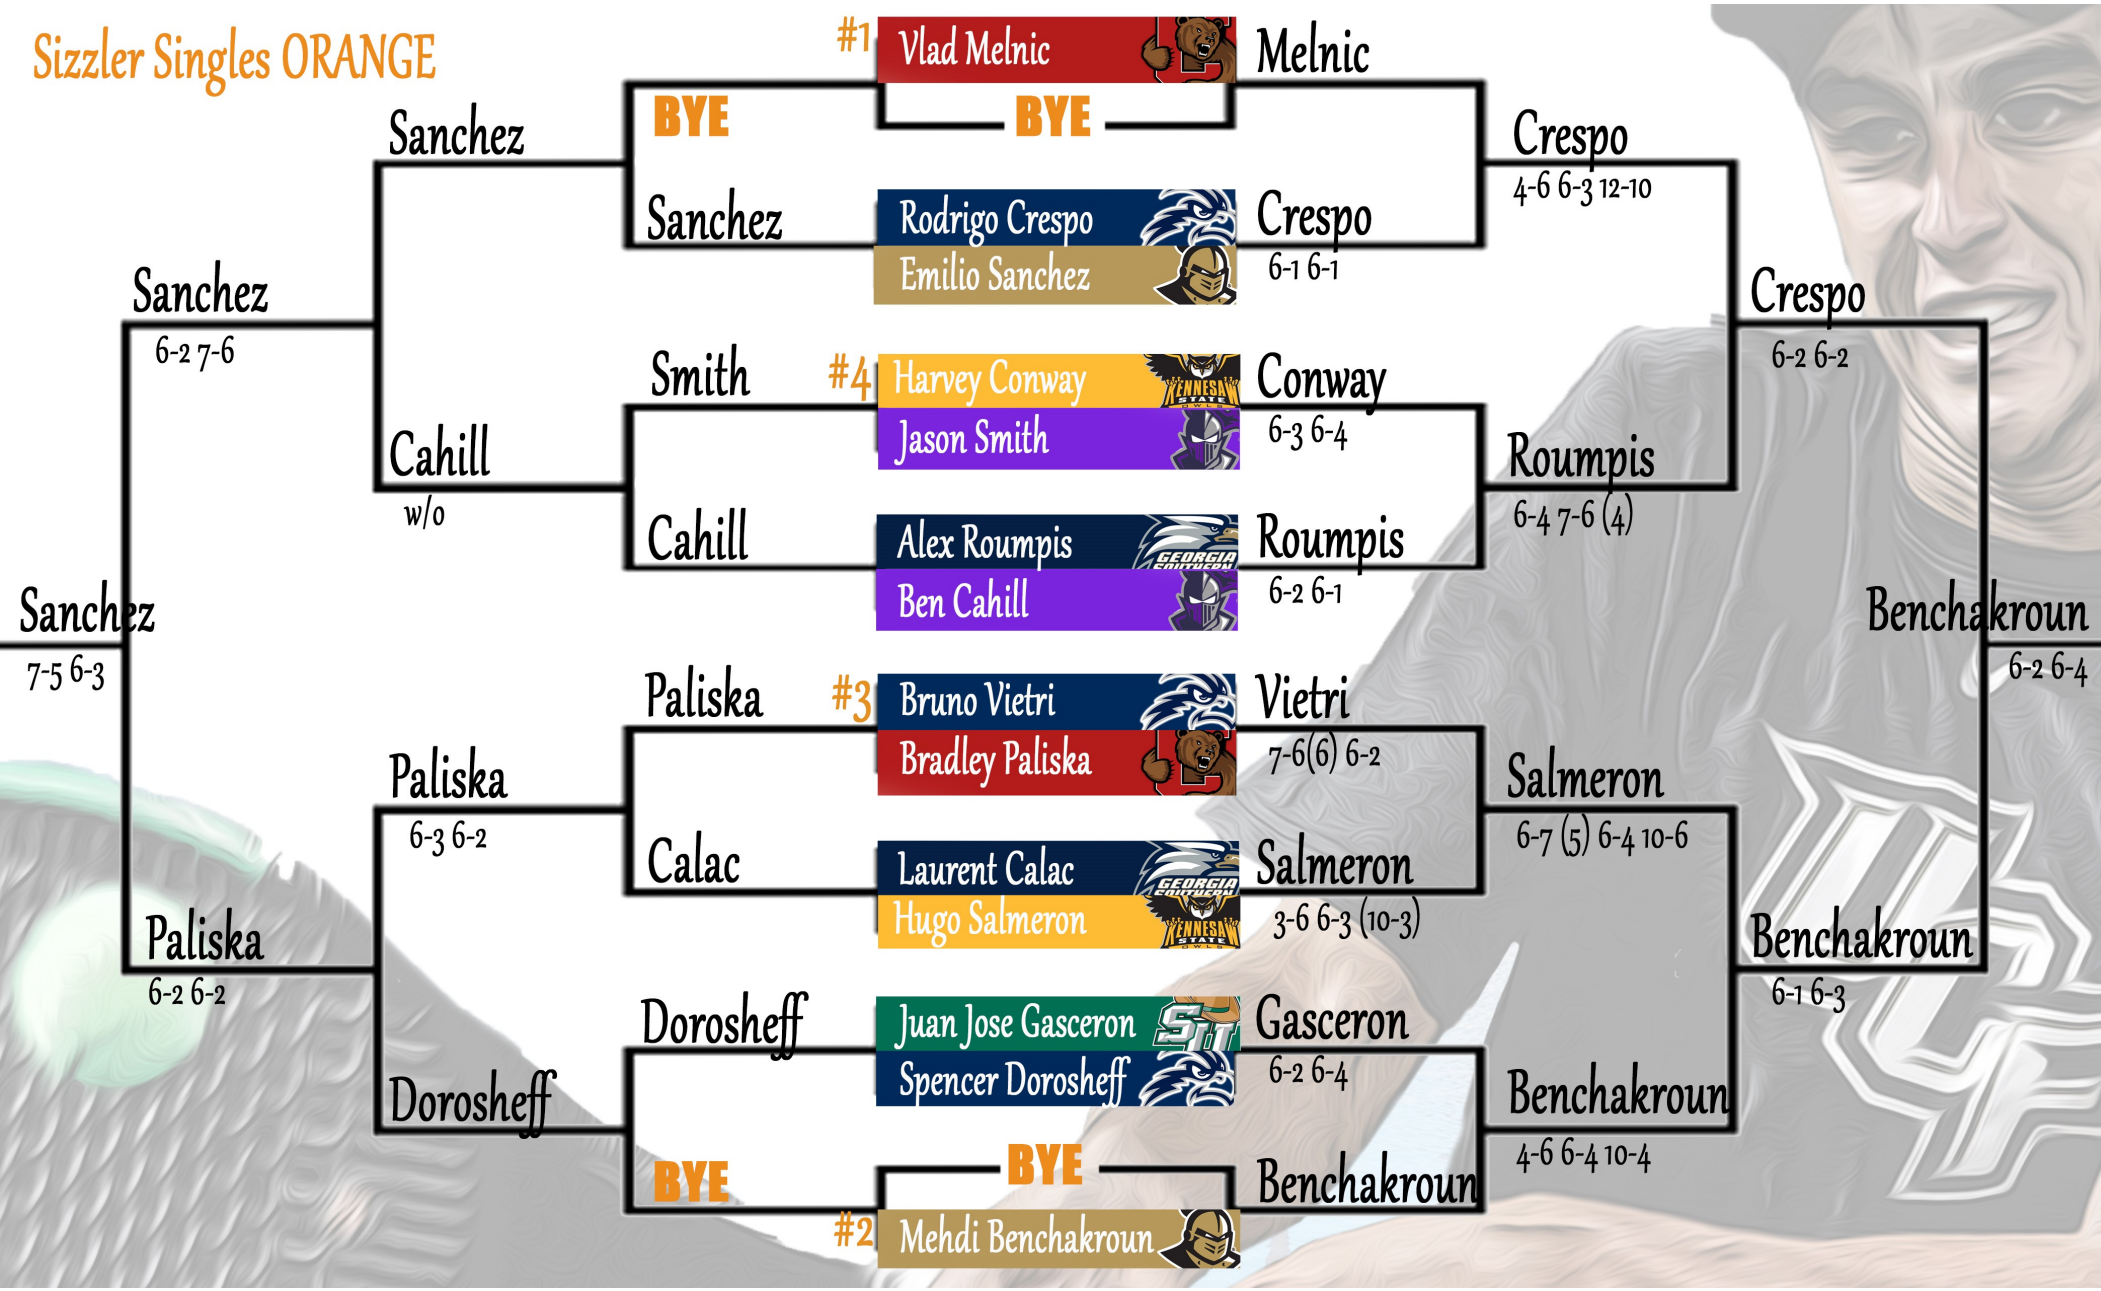

Sizzler Singles ORANGE