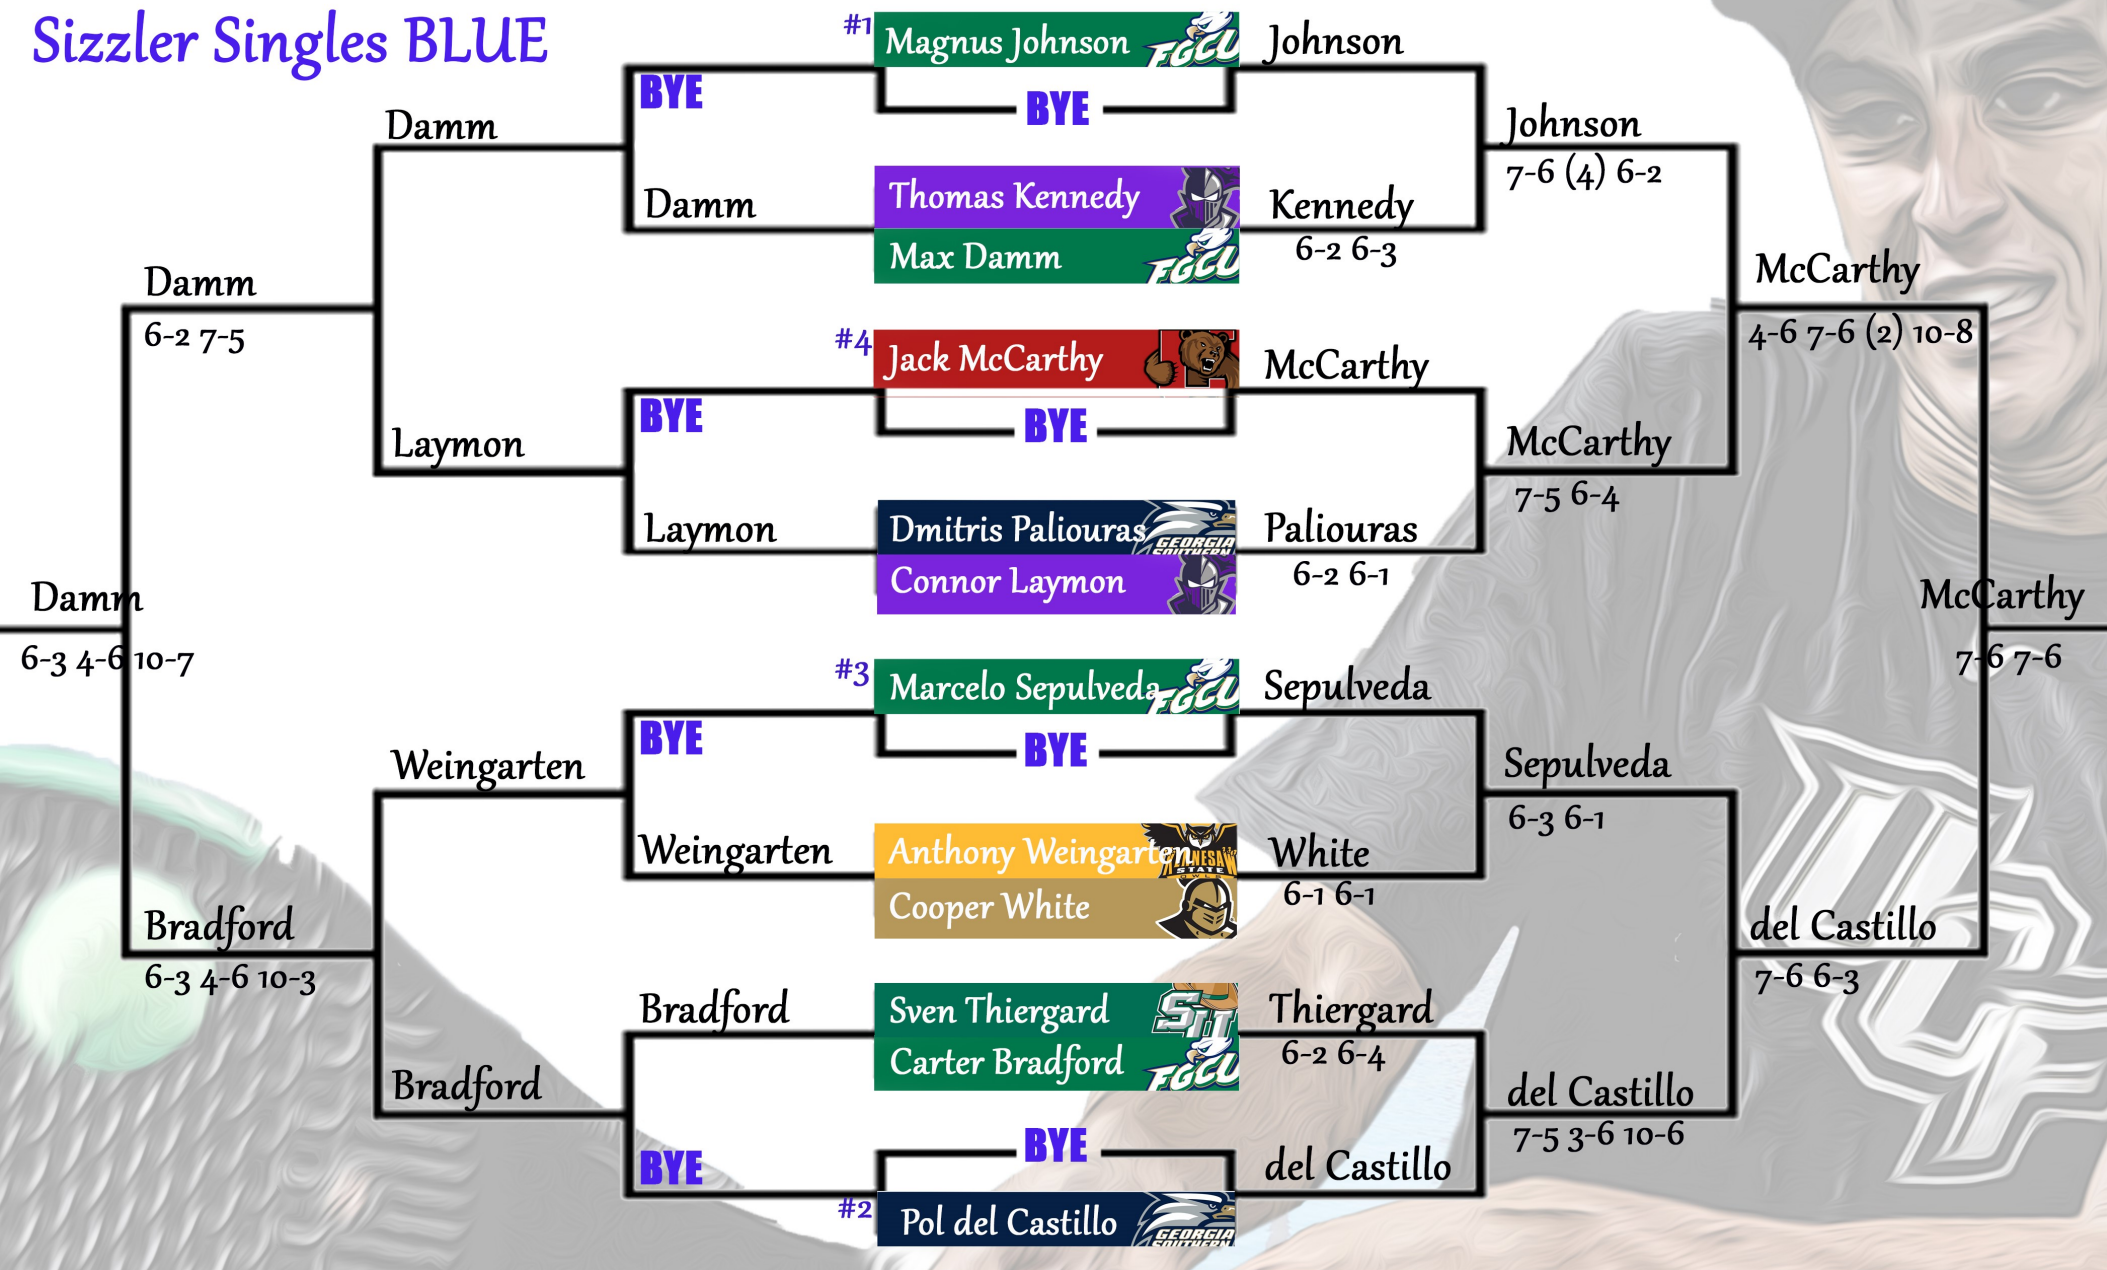

# Sizzler Singles RED

# Sizzler Singles ORANGE

# Sizzler Singles BLUE