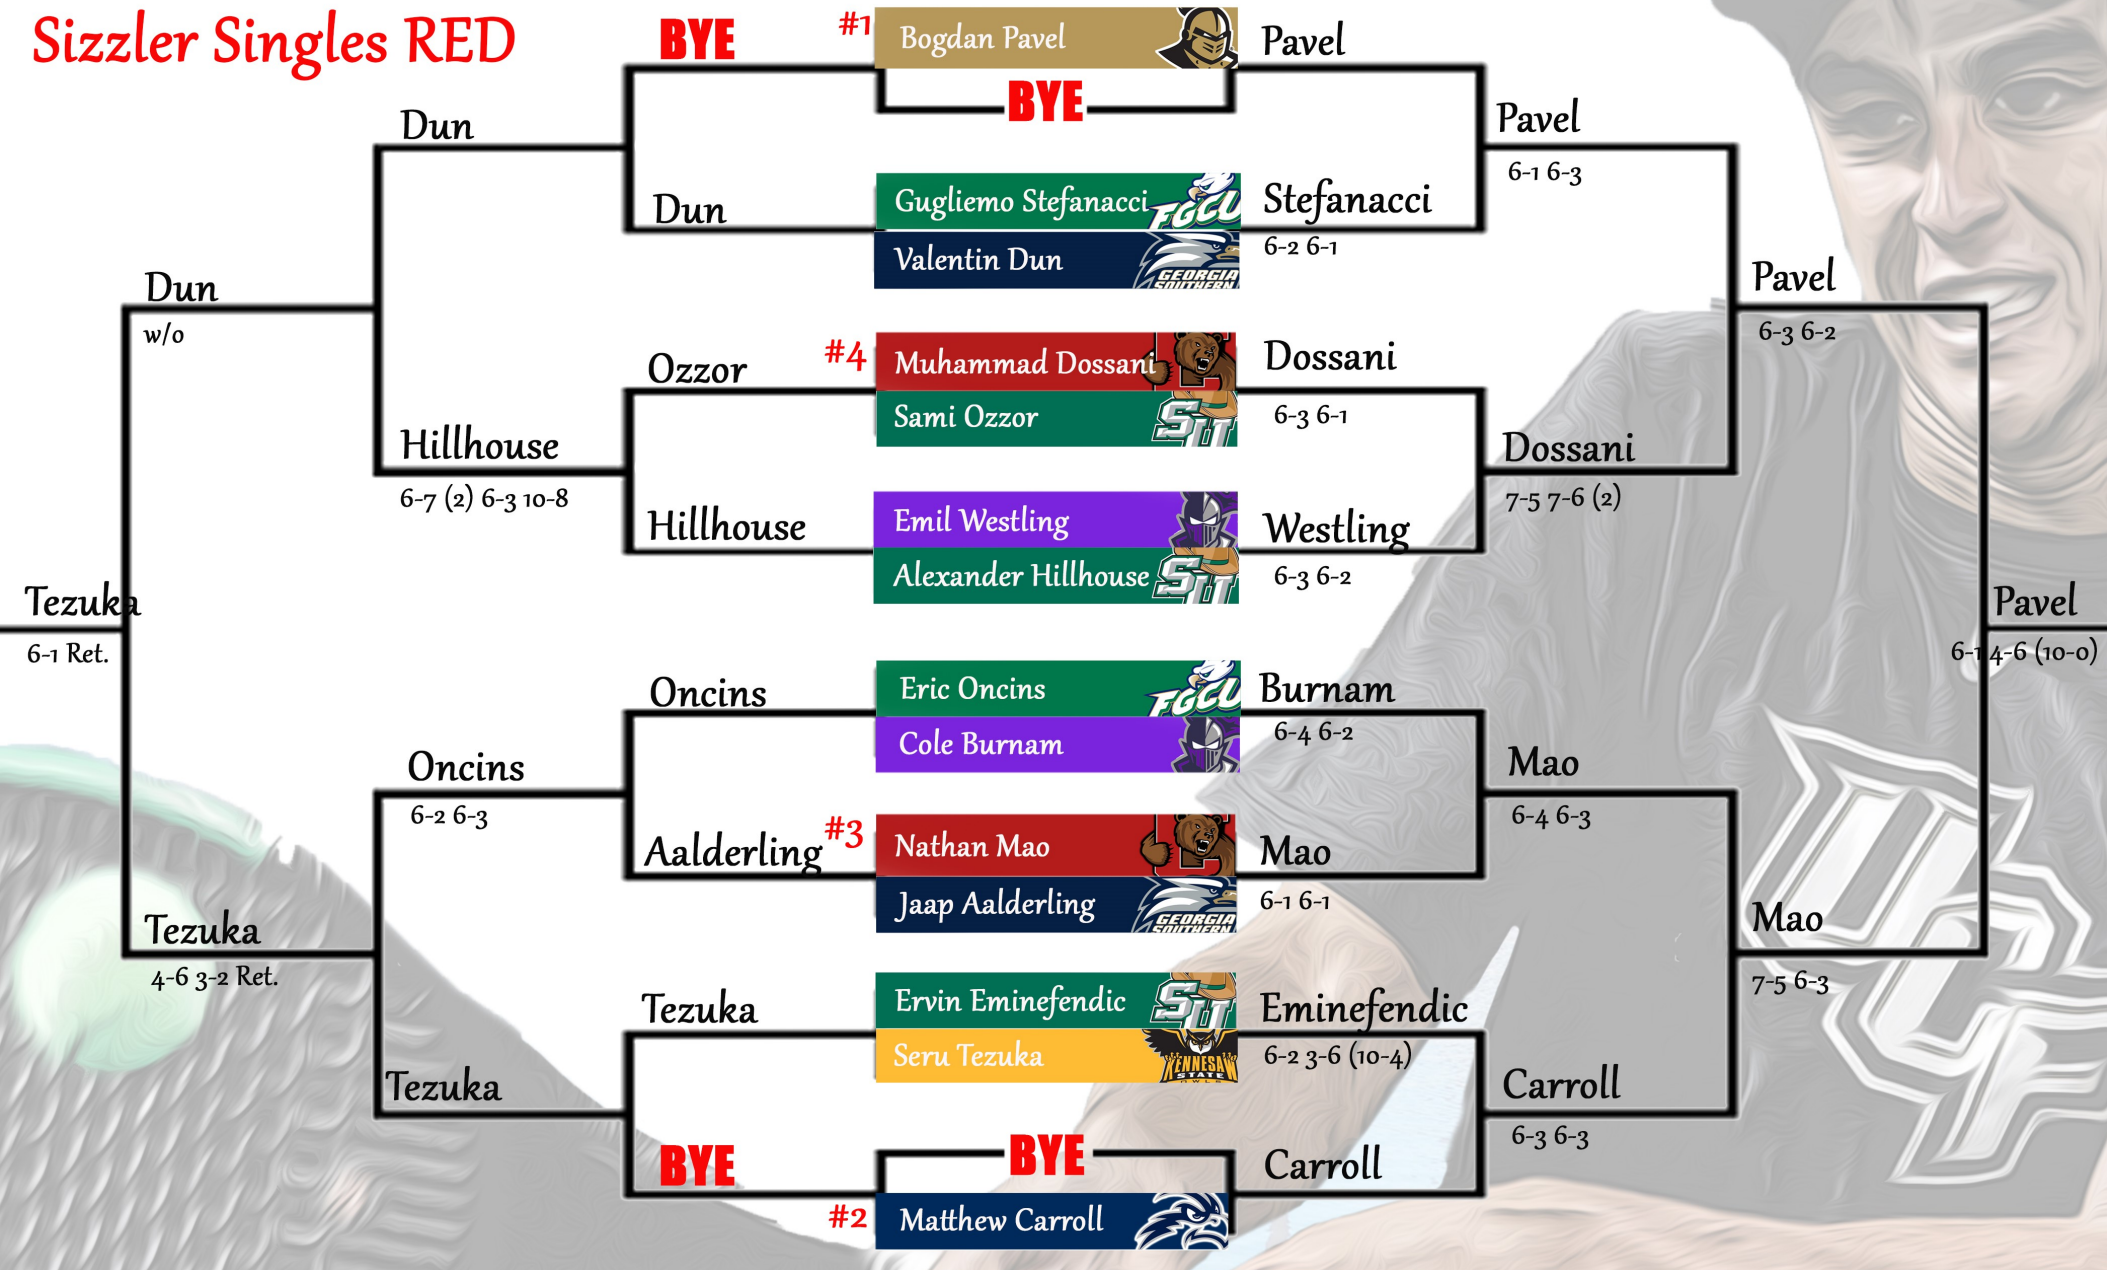

# Sizzler Singles RED

# Sizzler Singles ORANGE

# Sizzler Singles GREEN