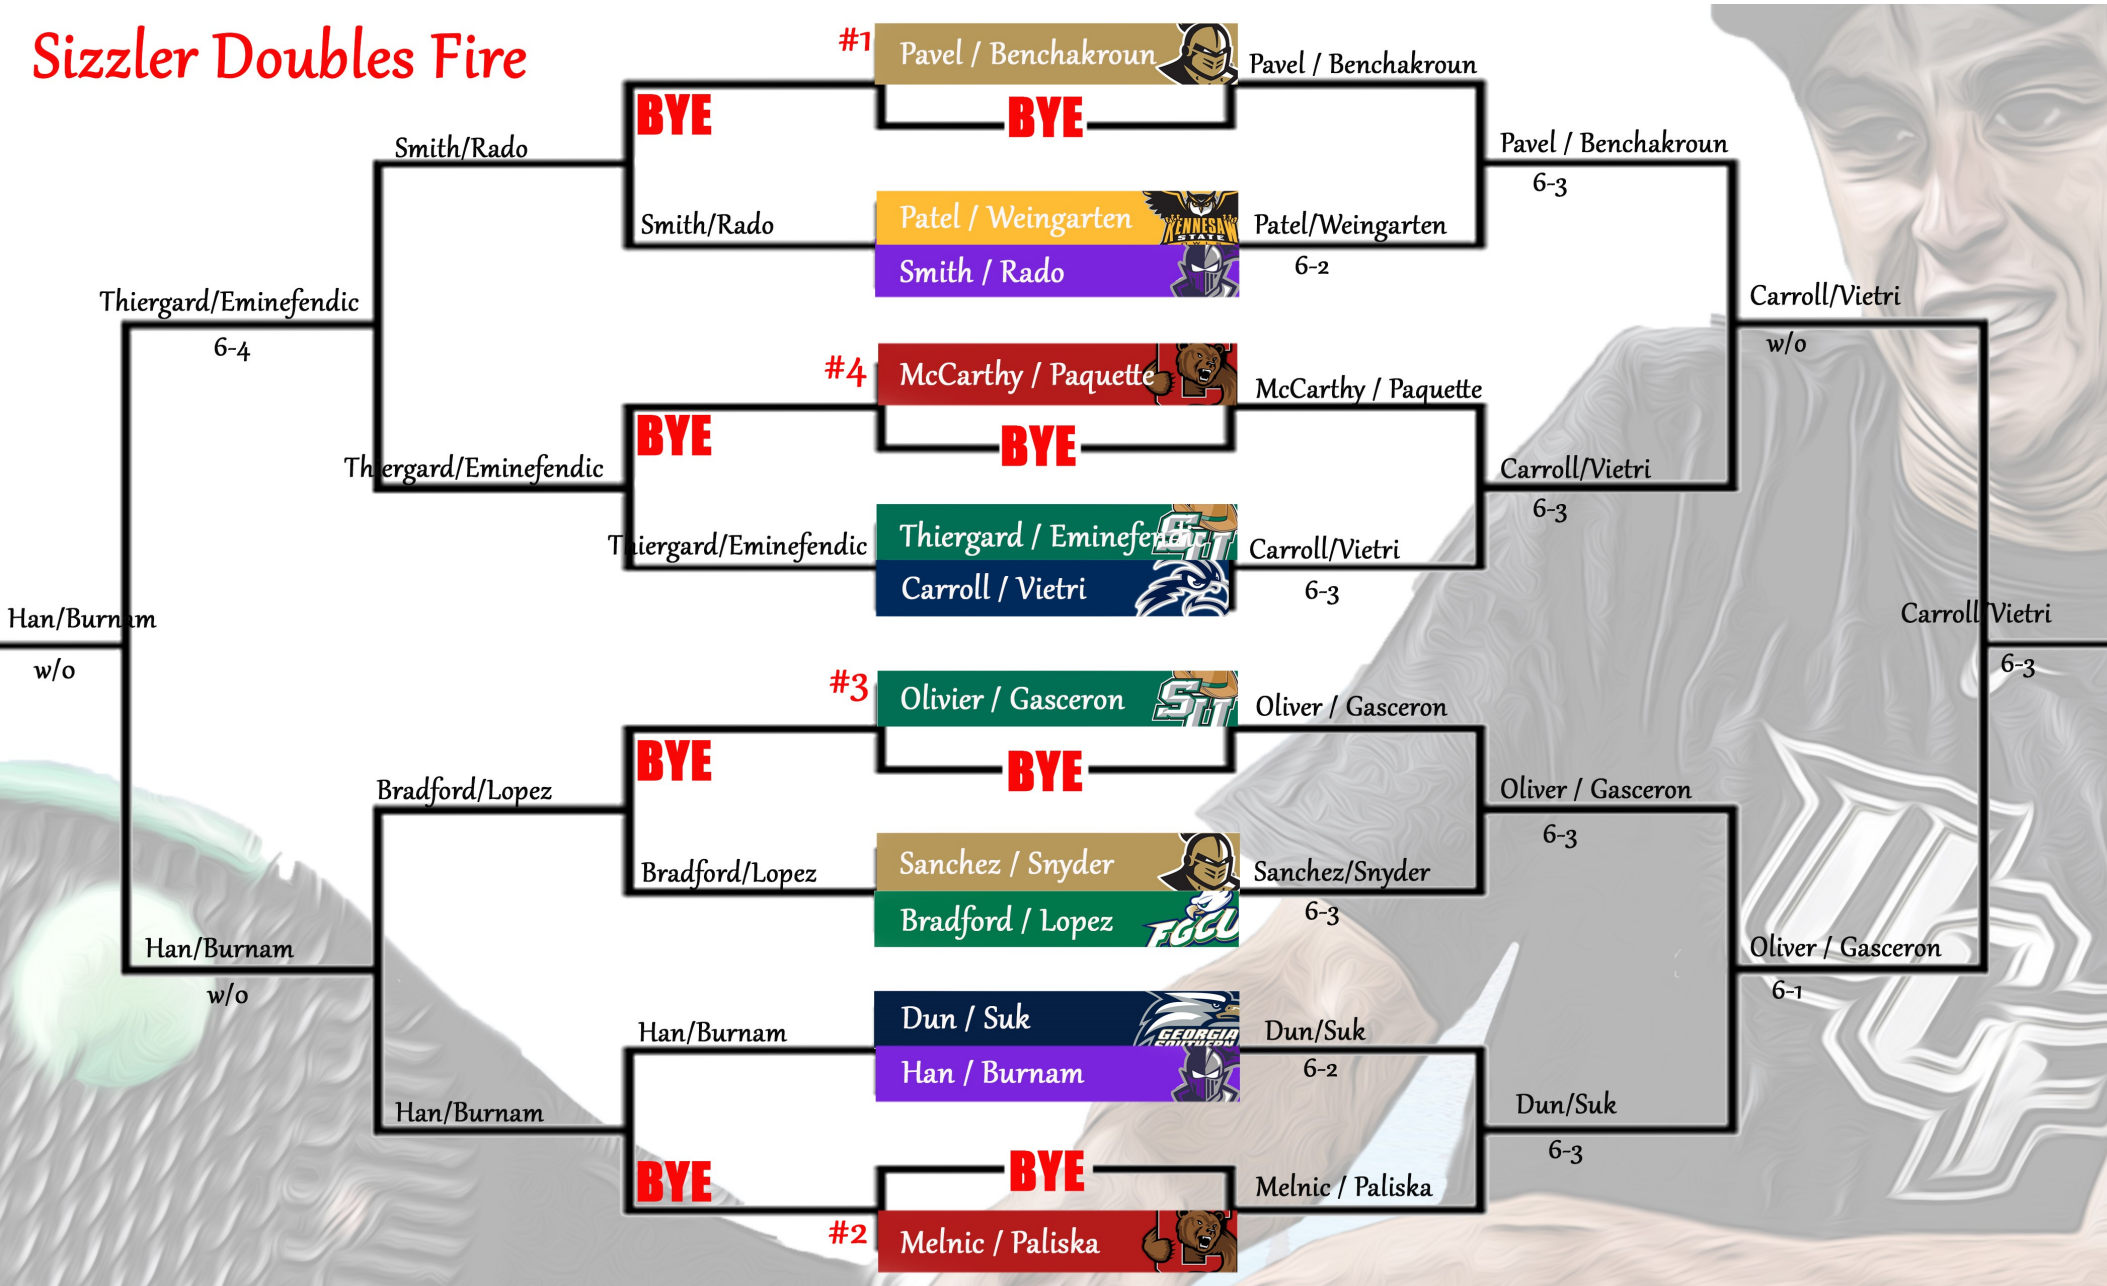

Sizzler Doubles Fire