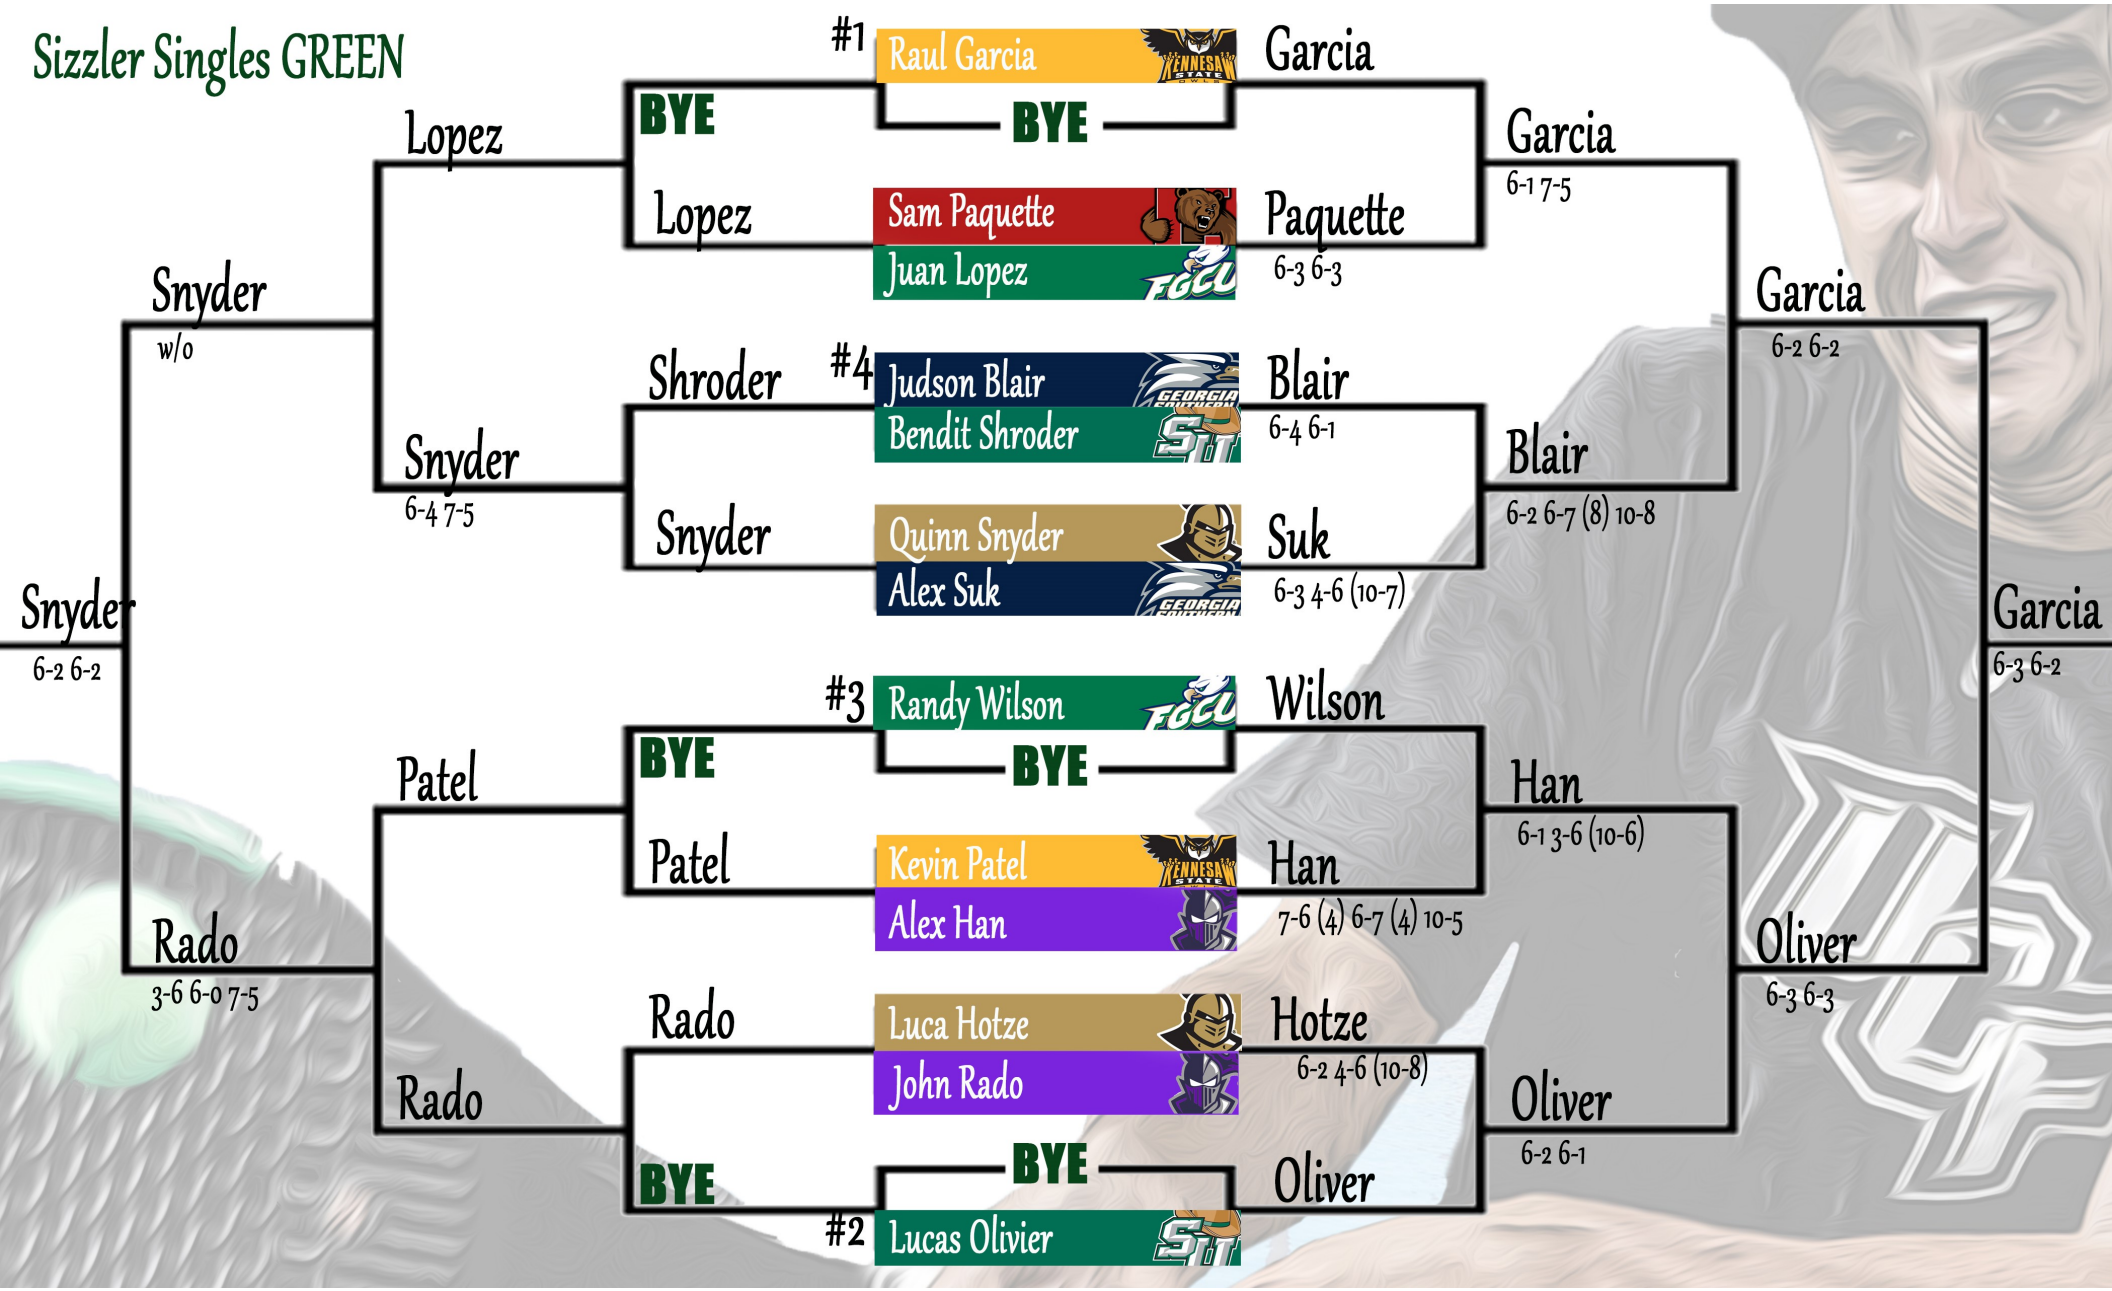

Sizzler Singles GREEN