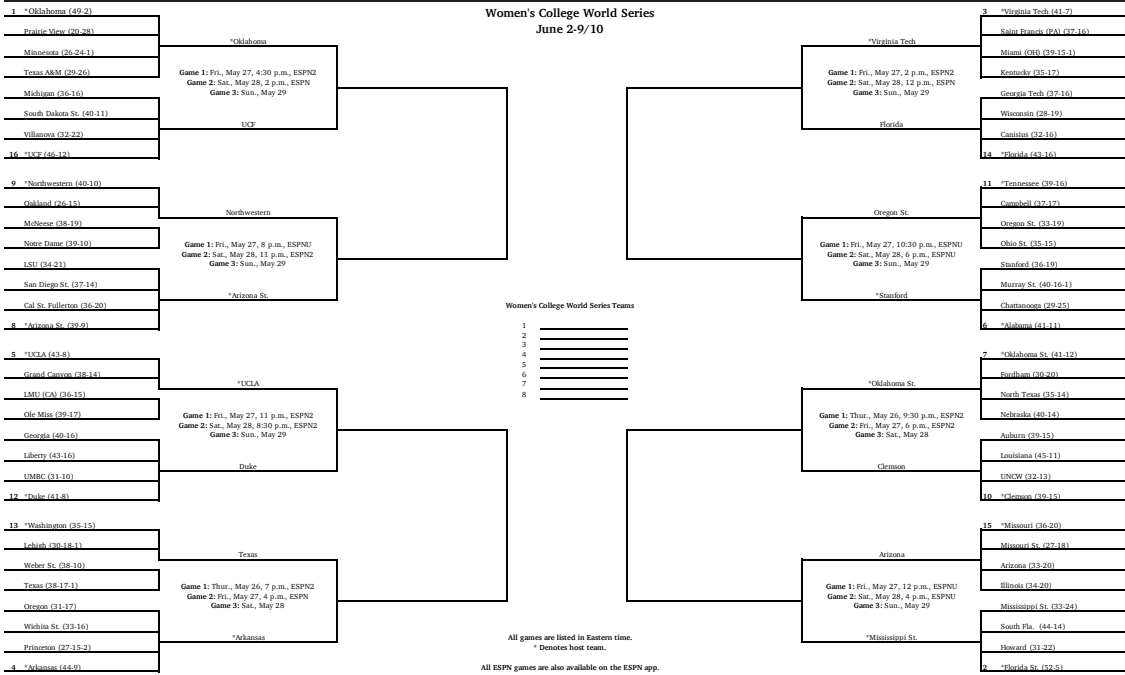

UCF AT THE 2022 NCAA DIVISION I SOFTBALL CHAMPIONSHIP

2022 BRACKET

Women's College World Series
June 2-9/10

UCF VS. THE FIELD

Table listing UCF's performance against various regional and super regional teams, including records and potential world series seeds.