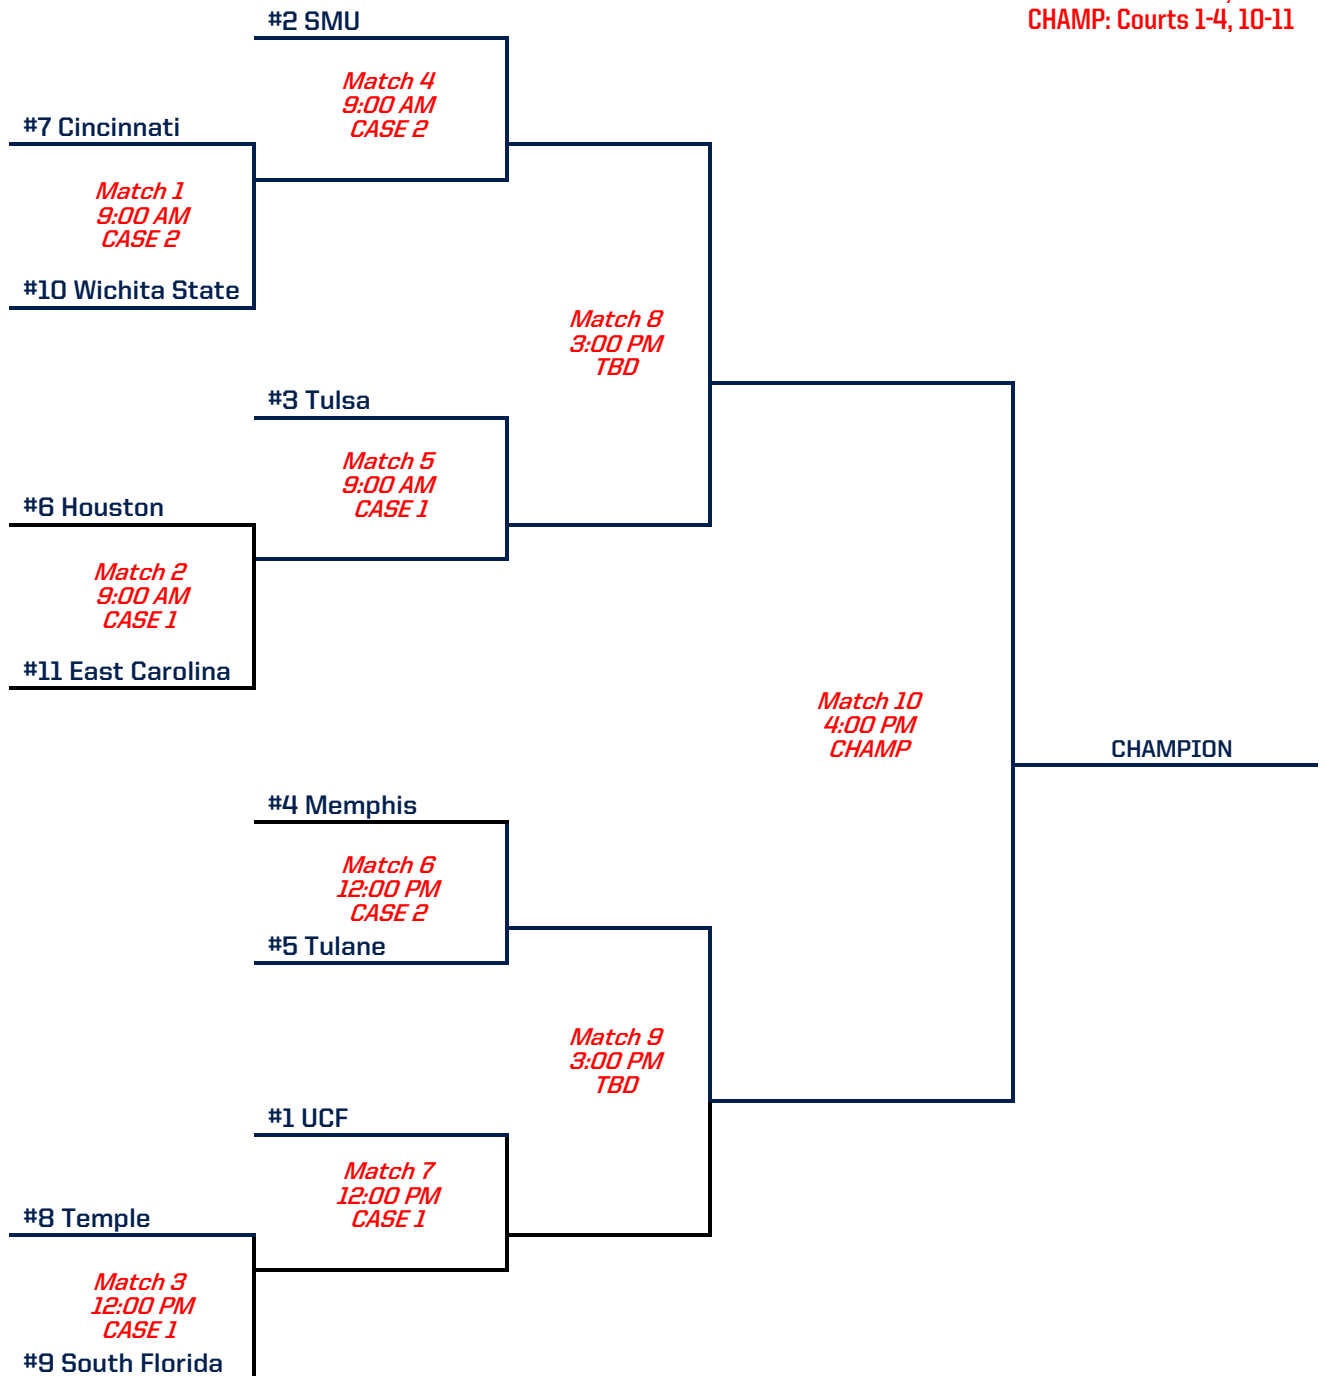

2022 Women's Tennis Championship

April 20-23

Michael D. Case Tennis Center | Tulsa, OK

Wednesday
April 20

Thursday
April 21

Friday
April 22

Saturday
April 23

CASE 1: Courts 1-2, 9-12
CASE 2: Courts 3-4, 5-8
CHAMP: Courts 1-4, 10-11

Note: Court assignments are subject to change.