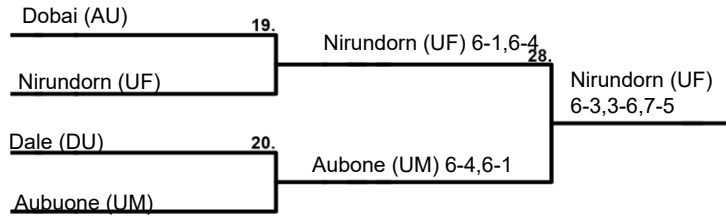

2022 Gator Fall Invite

Singles BLUE

COMPASS DRAW 16 TEAMS

NORTH

SOUTH

2022 Gator FALL INVITE
Singles **ORANGE**

COMPASS DRAW 16 TEAMS

NORTH

SOUTH