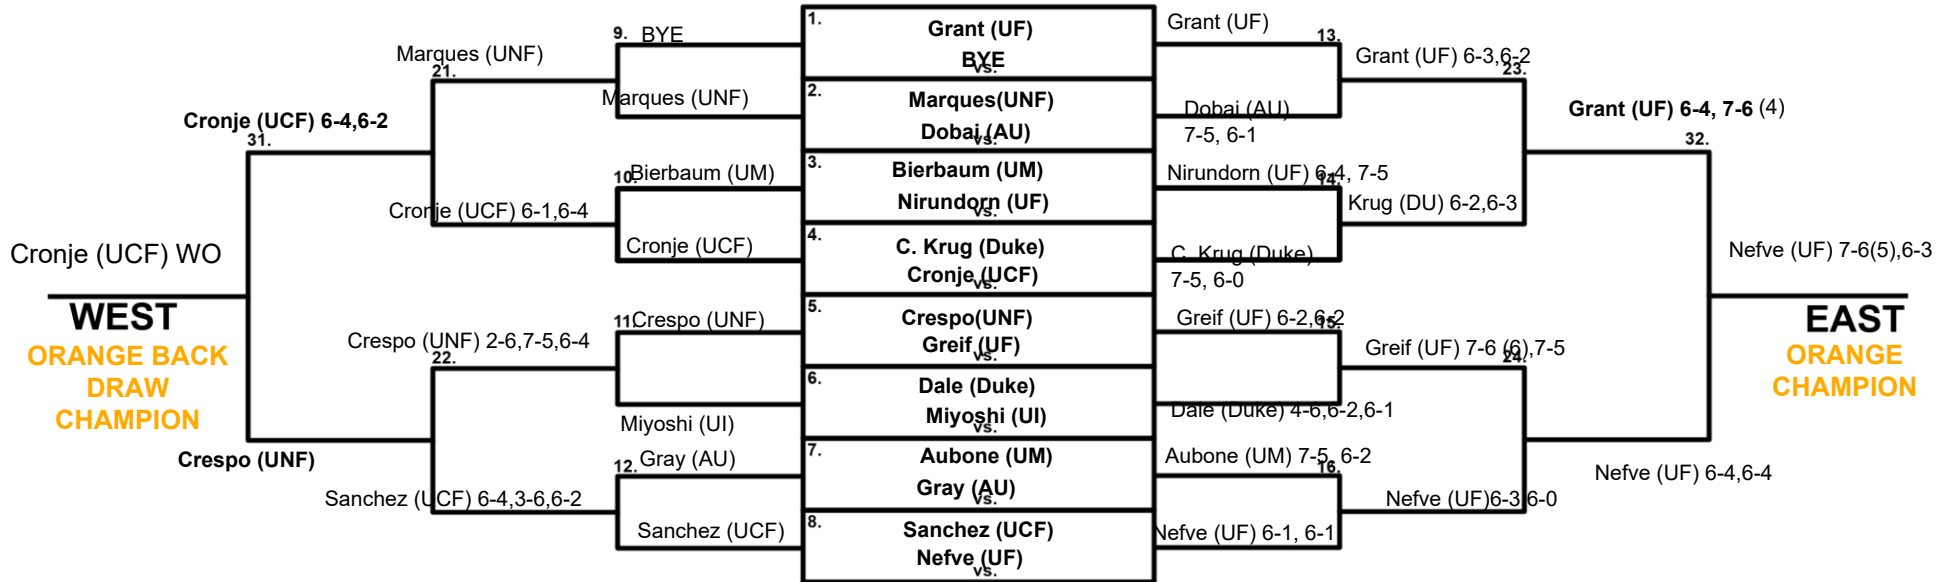

2022 Gator Fall Invite

Singles BLUE

COMPASS DRAW 16 TEAMS

NORTH

SOUTH

2022 Gator FALL INVITE
Singles **ORANGE**

COMPASS DRAW 16 TEAMS

NORTH

SOUTH