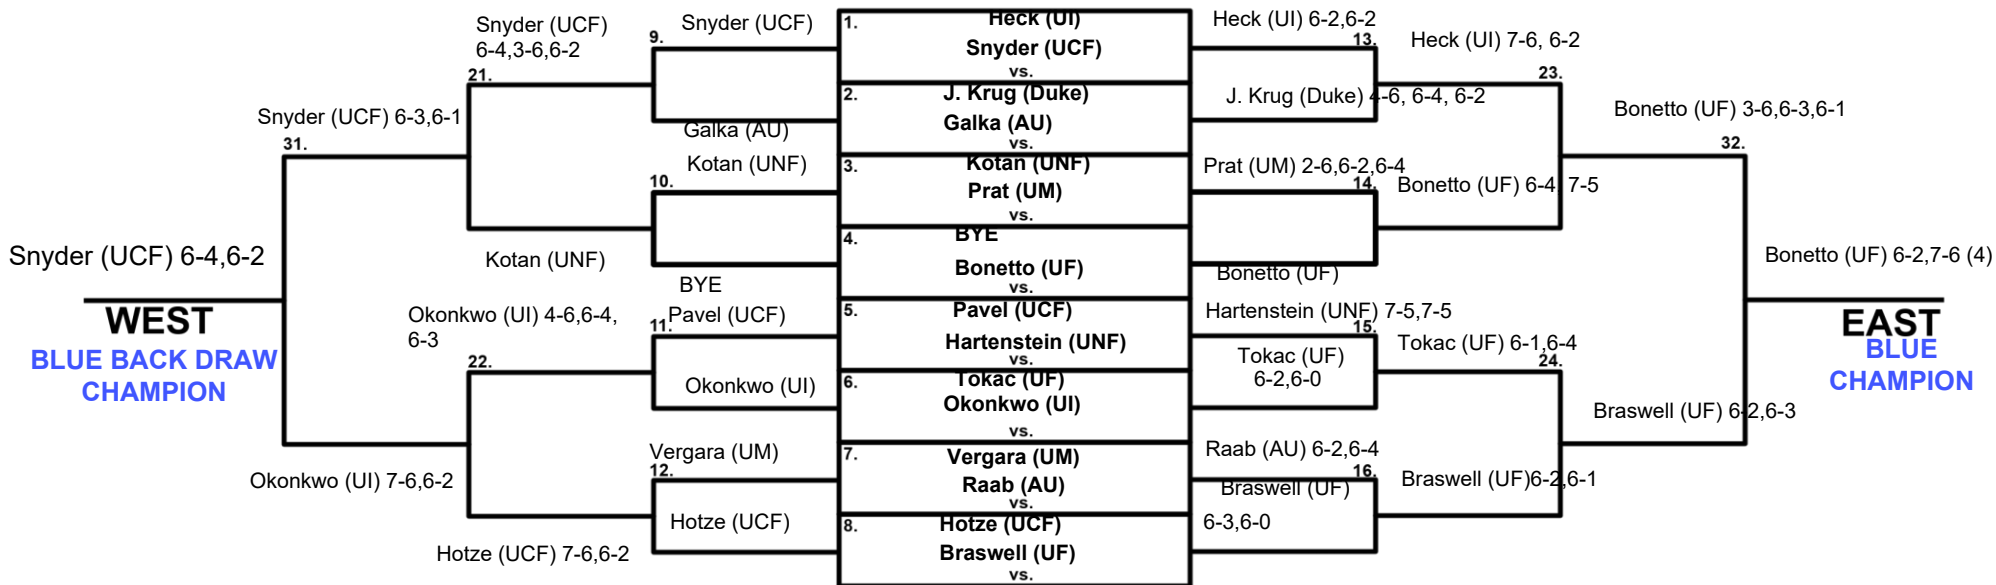

2022 Gator Fall Invite

Singles BLUE

COMPASS DRAW 16 TEAMS

NORTH

SOUTH

2022 Gator FALL INVITE
Singles **ORANGE**

COMPASS DRAW 16 TEAMS

NORTH

SOUTH