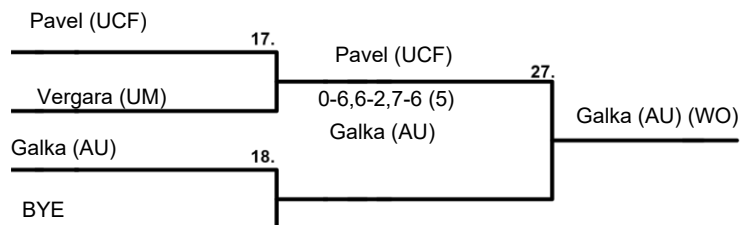

2022 Gator Fall Invite

Singles BLUE

COMPASS DRAW 16 TEAMS

NORTH

SOUTH

2022 Gator FALL INVITE
Singles **ORANGE**

COMPASS DRAW 16 TEAMS

NORTH

SOUTH