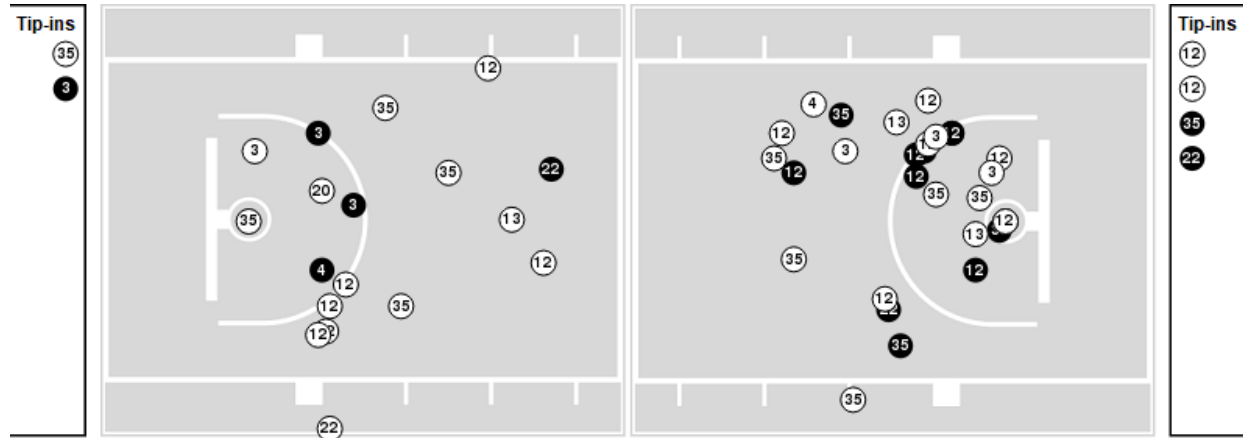

Blow Up Chart

● Made   ○ Missed   N - Player Number

UCF	M/A	%
Field Goals	24/74	32
2 Points	20/59	34
3 Points	4/15	27
Free Throws	15/21	71

UCF	M/A	%
Points in the Paint	36 (18 / 47)	38
Fast Break Points	16 (8/10)	80
Second Chance Points	17 (10/24)	42
Effective FG%	35