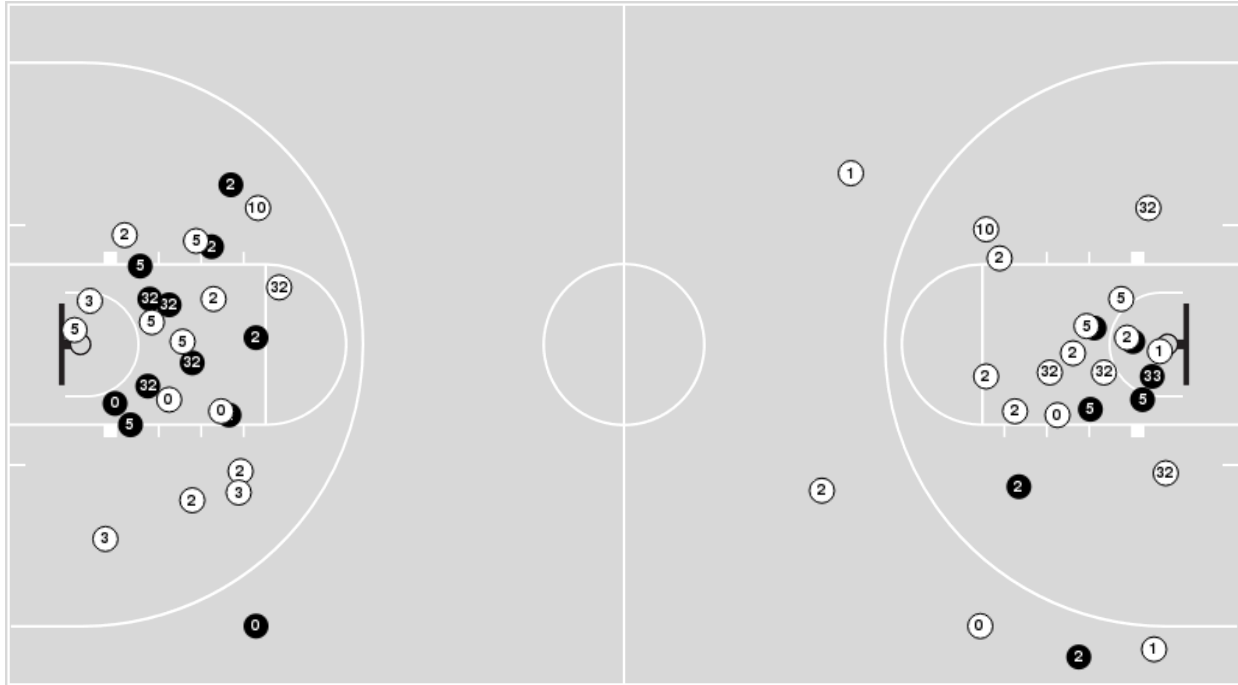

Players => AllFG Types=>AllResults=>All

UCF

All Field Goals