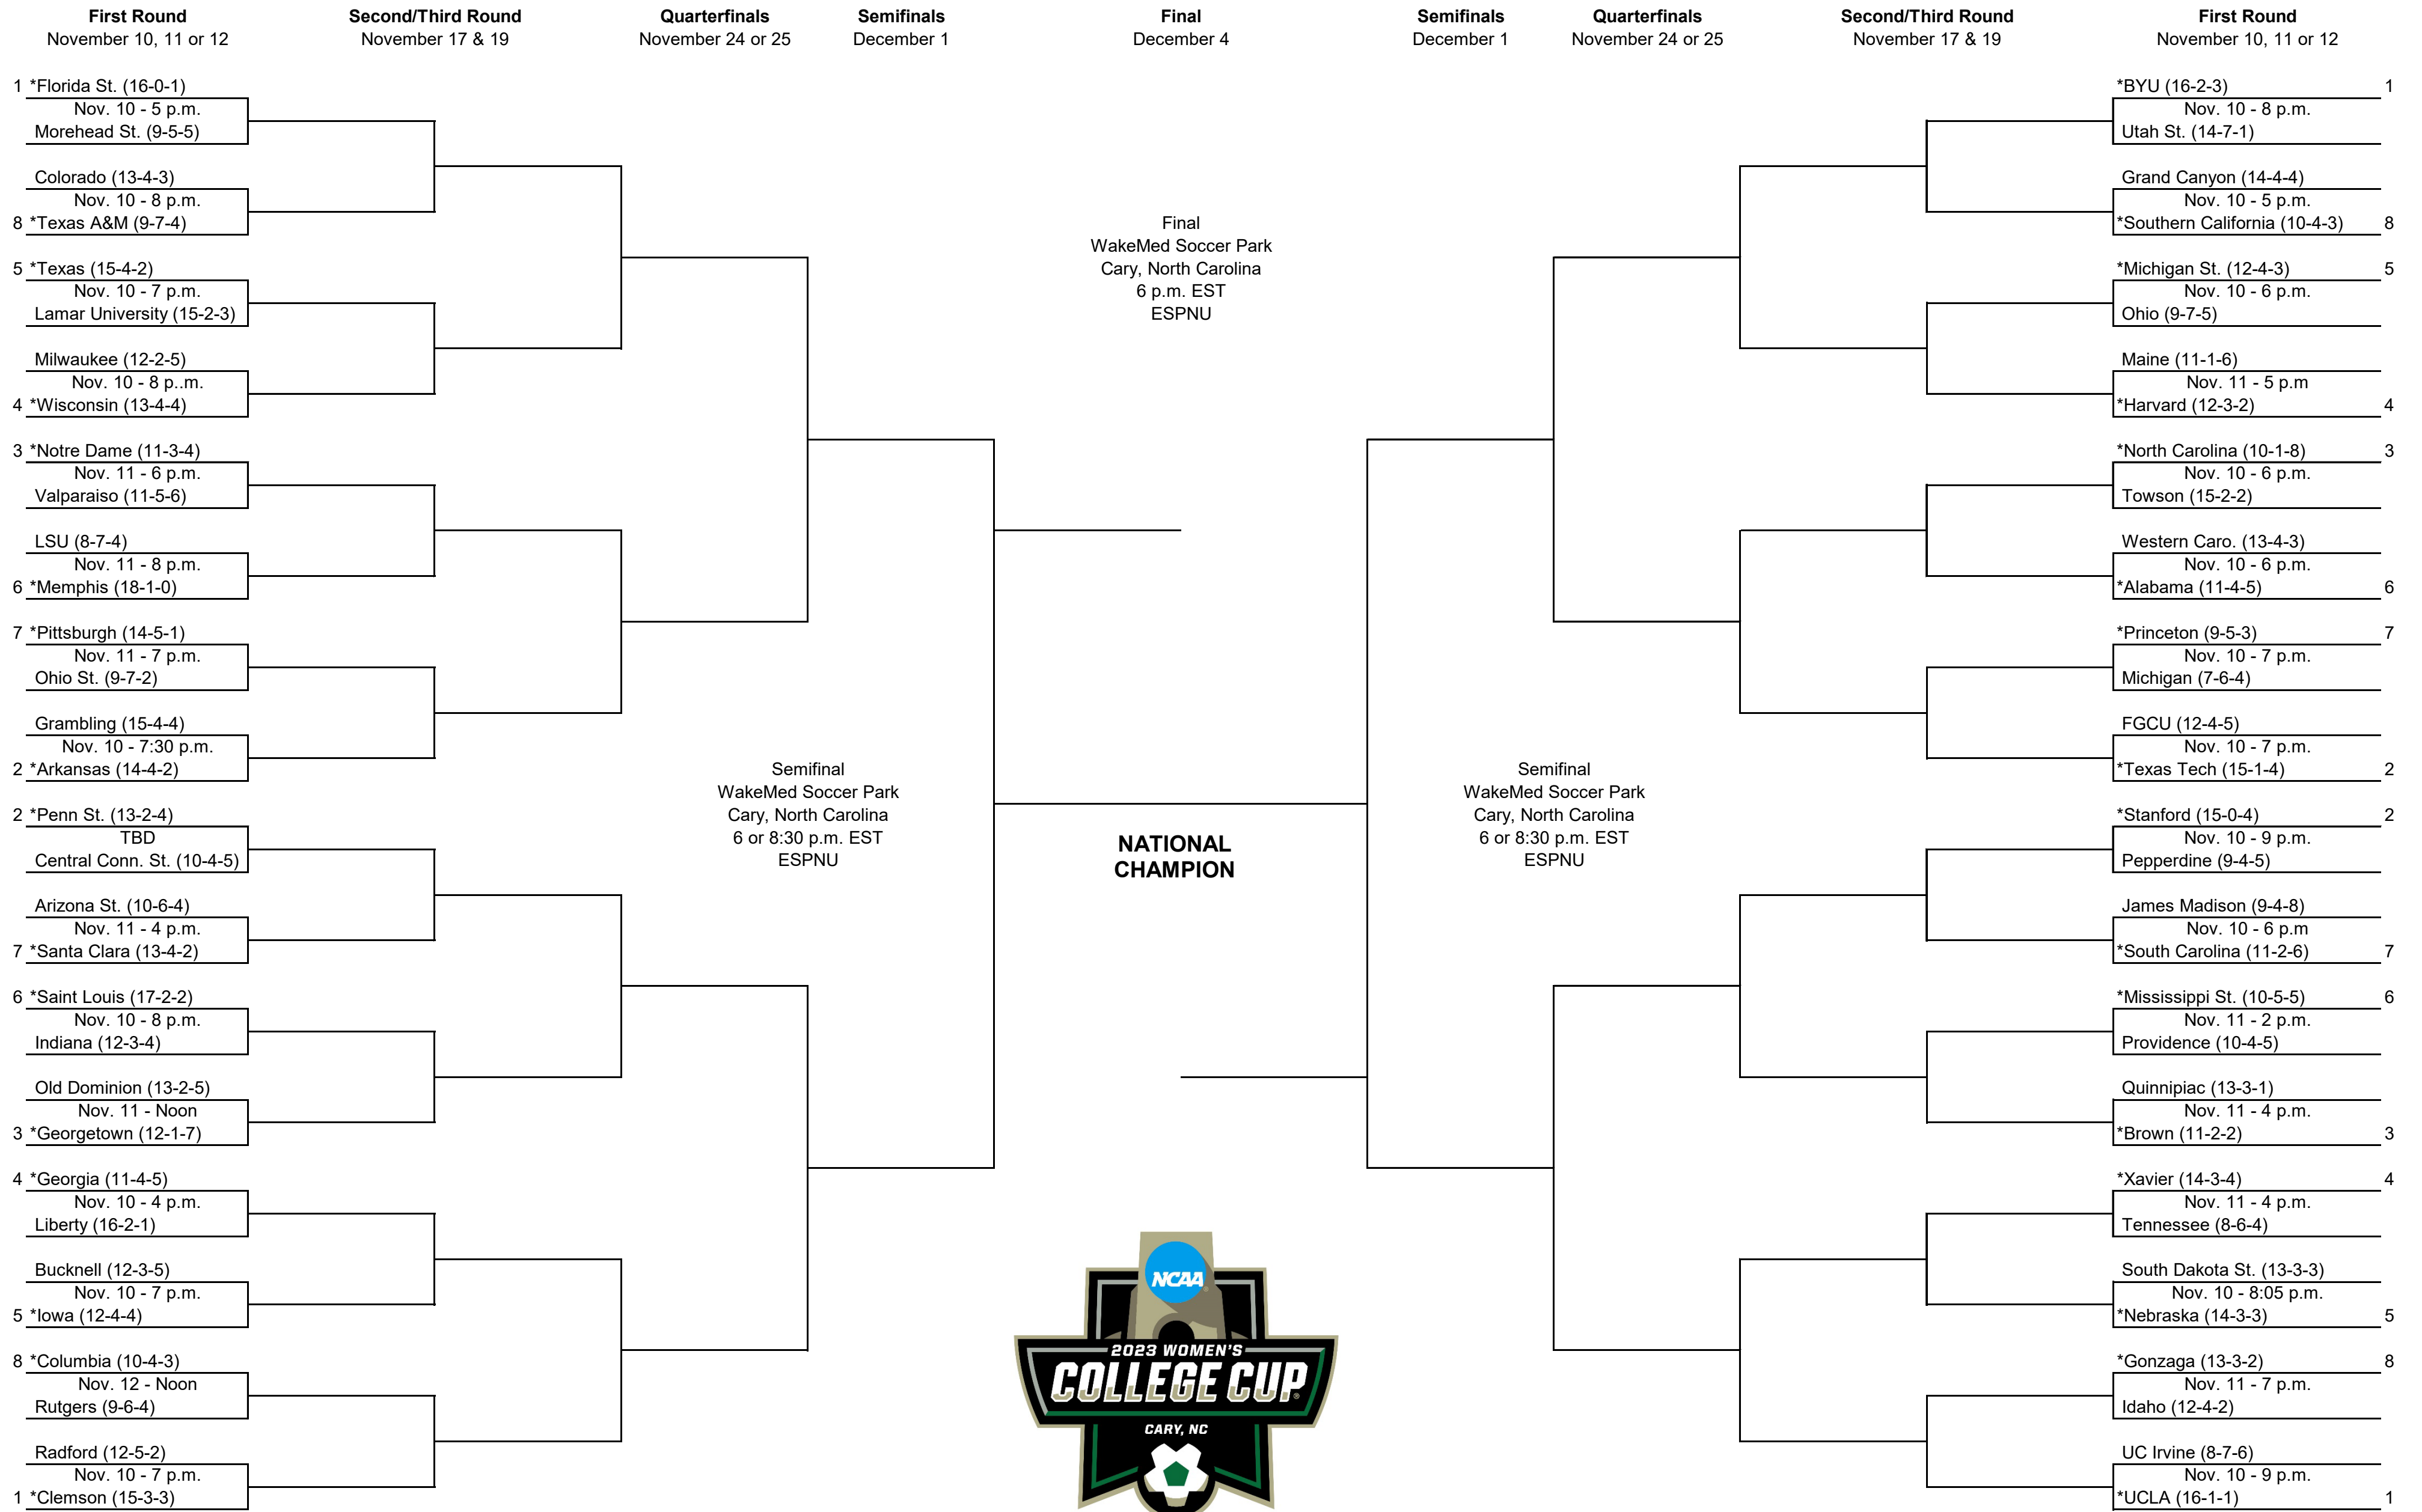

**NCAA**  
2023 DIVISION I WOMEN'S  
**SOCCER CHAMPIONSHIP**

\*Host institution for preliminary round games.

All game times are Eastern standard time.

Order of semifinal games determined after quarterfinal round games are completed.

Second semifinal game will begin 45 minutes after conclusion of first game

© 2023 National Collegiate Athletic Association. No commercial use without the NCAA's written permission.

The NCAA opposes all forms of sports wagering.