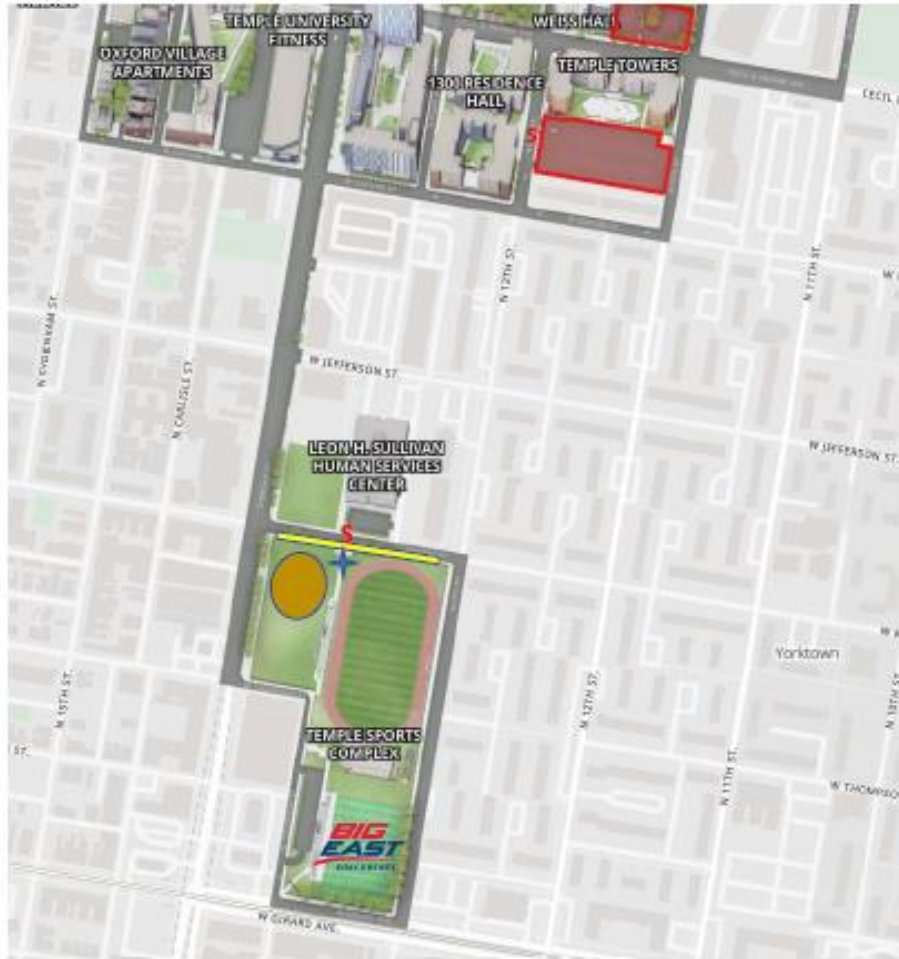

TEMPLE ATHLETICS

Address for Bus Parking/Main Entrance for Howarth Field:

1360 Master Street, Philadelphia, PA 19122

- Team Bus Parking: 1360 Master Street, Philadelphia, PA 19122
- Fan Parking: Temple Towers Lot, 1651 N. 13th Street, Philadelphia, PA 19122 ($20 per vehicle)
- Shuttle Stop
- Main Entrance
- Tailgate Zone
- Howarth Field