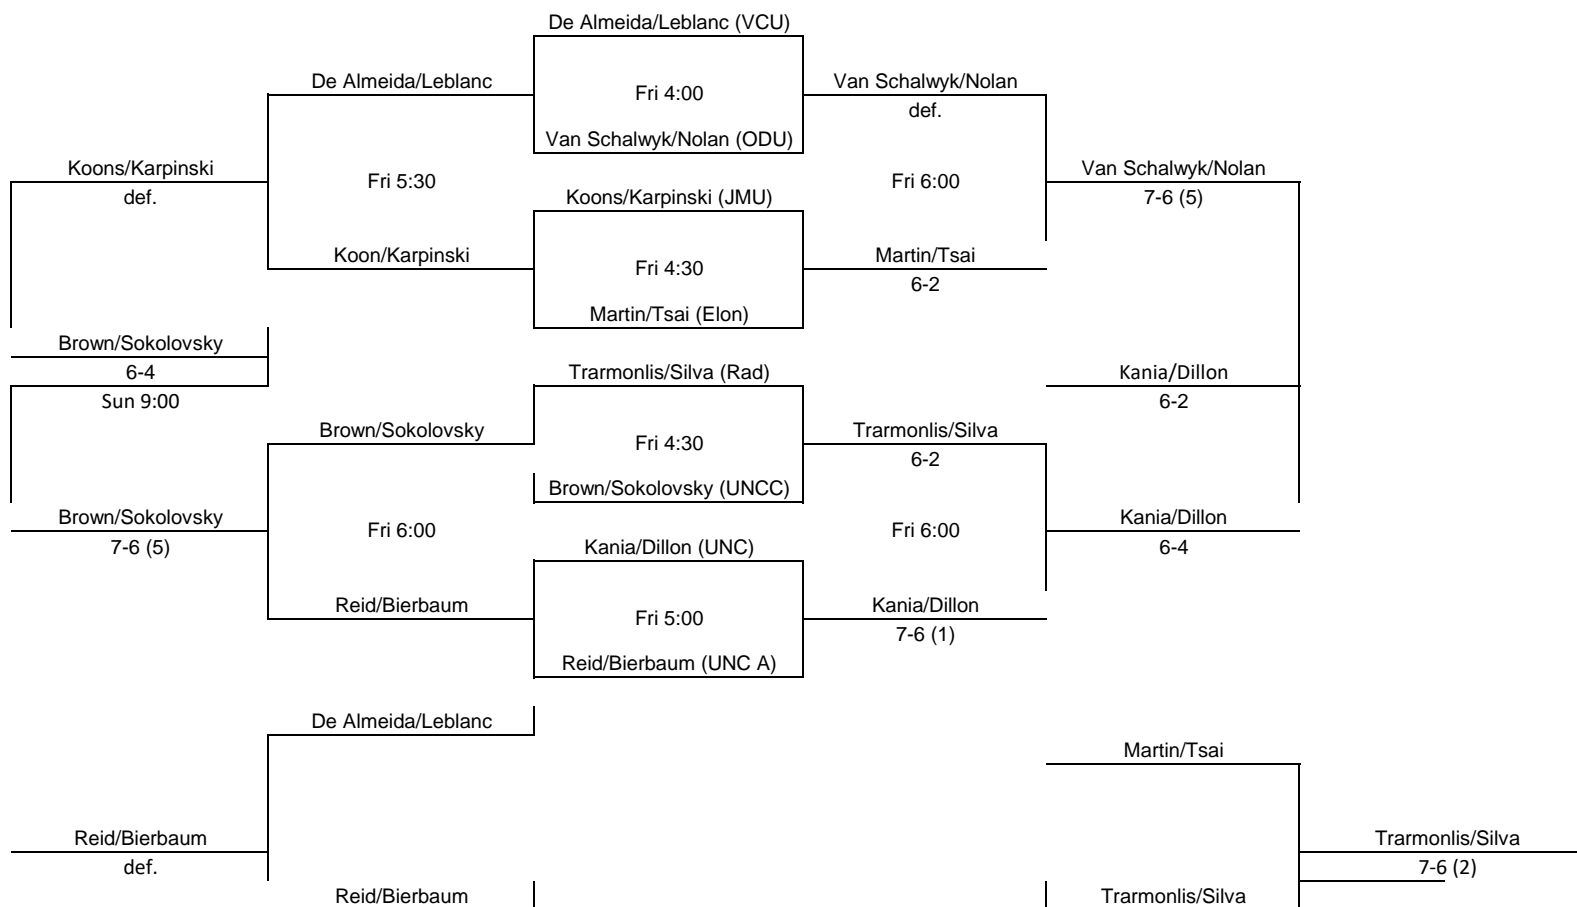

ELON

Elon Fall Invitational September 24-26 Gold Singles

Elon Fall Invitational September 24-26 Phoenix Singles

Elon Fall Invitational
September 24-26
White Singles RR

ELON

Elon Fall Invitational September 24-26 Gold Doubles

ELON

Elon Fall Invitational September 24-26 Phoenix Doubles

ELON

Elon Fall Invitational September 24-26 Maroon Doubles

Elon Fall Invitational September
24-26
Powell Doubles