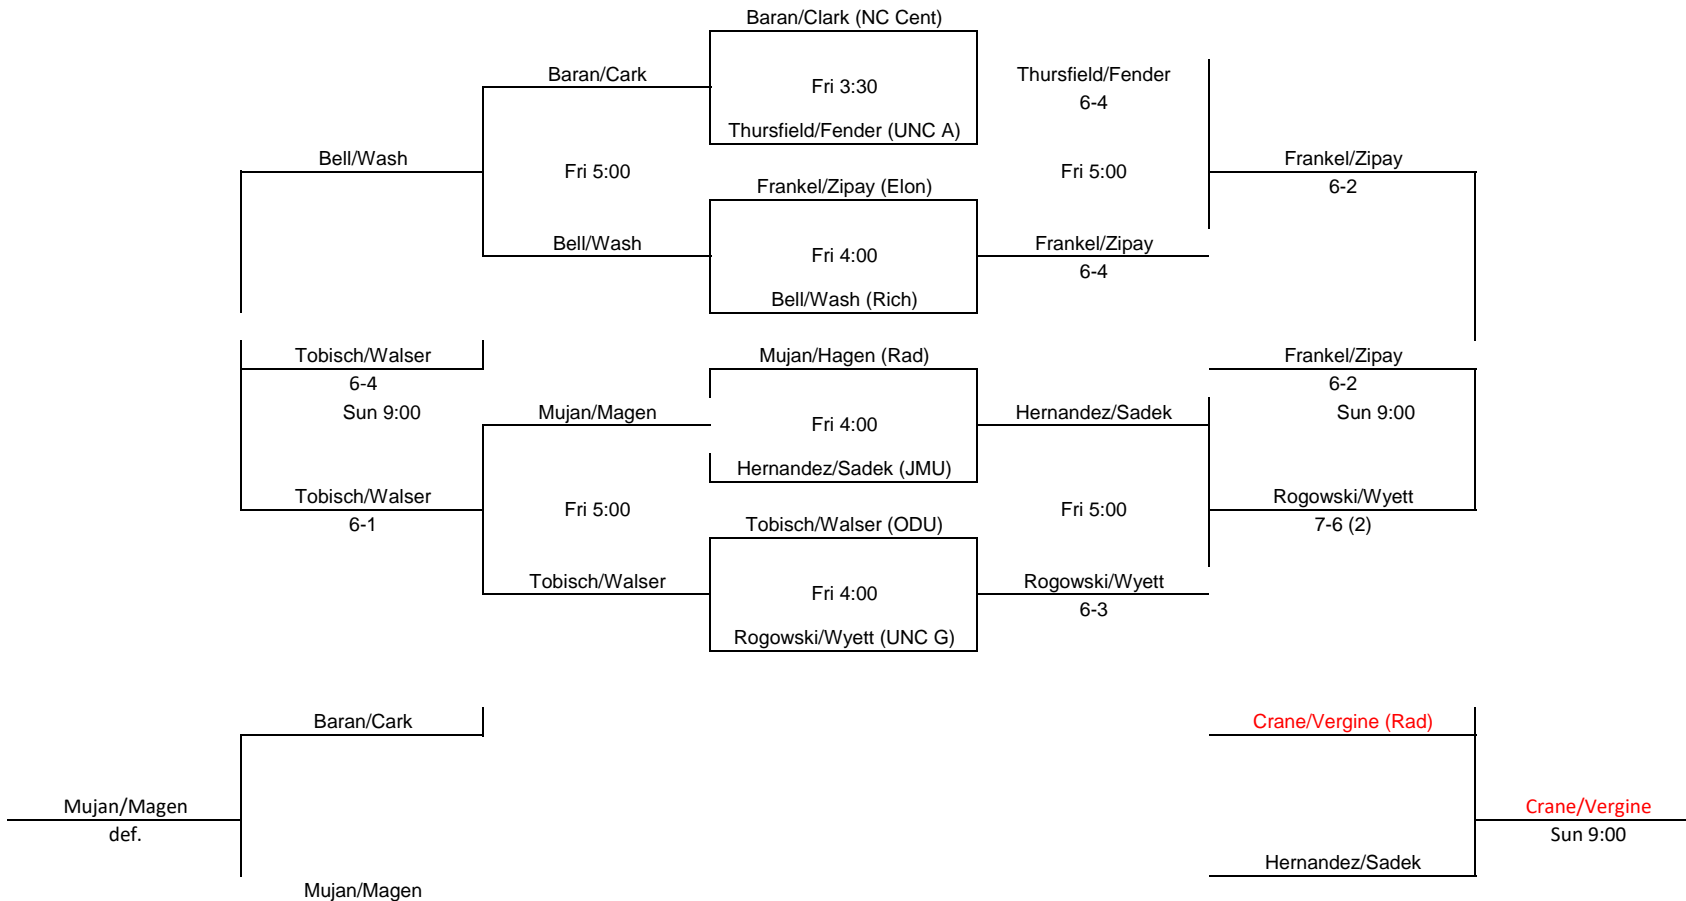

ELON

Elon Fall Invitational September 24-26 Gold Singles

Elon Fall Invitational September 24-26 Phoenix Singles

Elon Fall Invitational
September 24-26
White Singles RR

ELON

Elon Fall Invitational September 24-26 Gold Doubles

ELON

Elon Fall Invitational September 24-26 Phoenix Doubles

ELON

Elon Fall Invitational September 24-26 Maroon Doubles

Elon Fall Invitational September
24-26
Powell Doubles