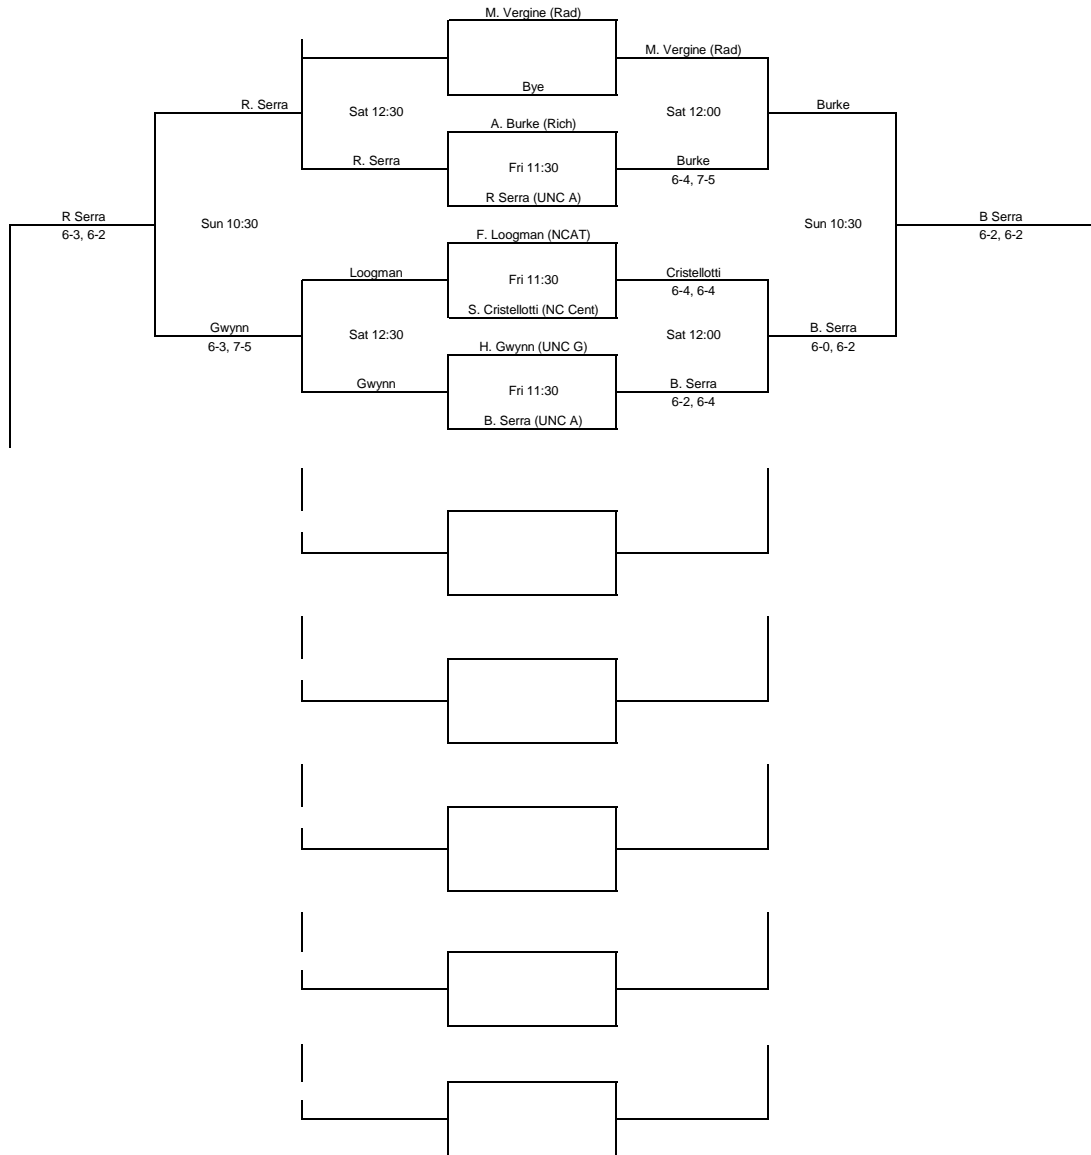

ELON

Elon Fall Invitational September 24-26 Gold Singles

Elon Fall Invitational September 24-26 Phoenix Singles

Elon Fall Invitational
September 24-26
White Singles RR

ELON

Elon Fall Invitational September 24-26 Gold Doubles

ELON

Elon Fall Invitational September 24-26 Phoenix Doubles

ELON

Elon Fall Invitational September 24-26 Maroon Doubles

Elon Fall Invitational September
24-26
Powell Doubles