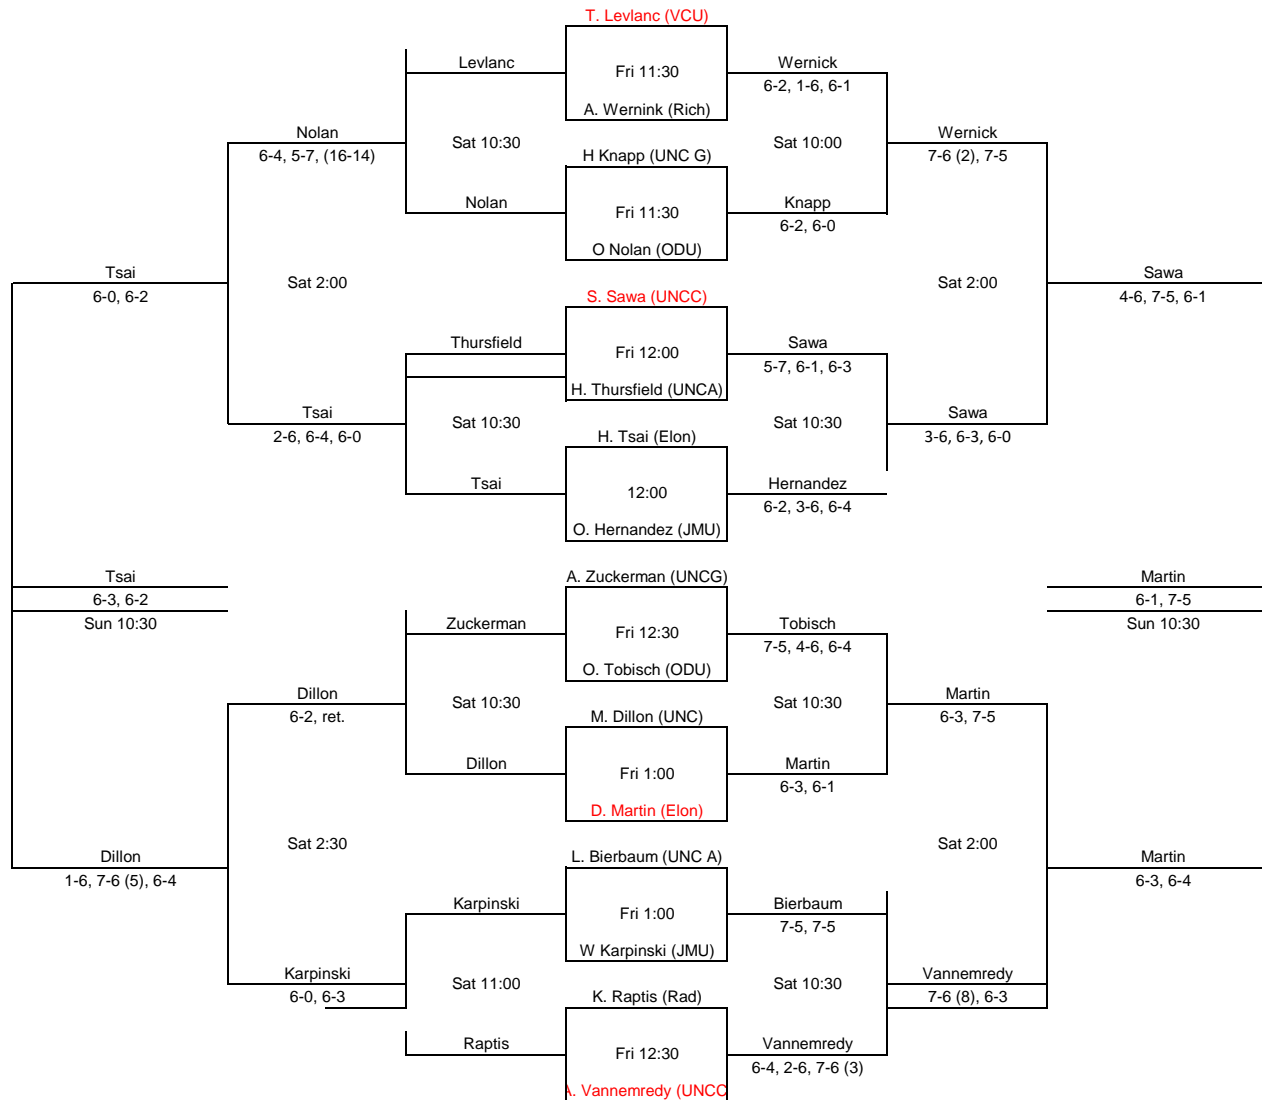

ELON

Elon Fall Invitational September 24-26 Gold Singles

Elon Fall Invitational September 24-26 Phoenix Singles

Elon Fall Invitational
September 24-26
White Singles RR

ELON

Elon Fall Invitational September 24-26 Gold Doubles

ELON

Elon Fall Invitational September 24-26 Phoenix Doubles

ELON

Elon Fall Invitational September 24-26 Maroon Doubles

Elon Fall Invitational September
24-26
Powell Doubles