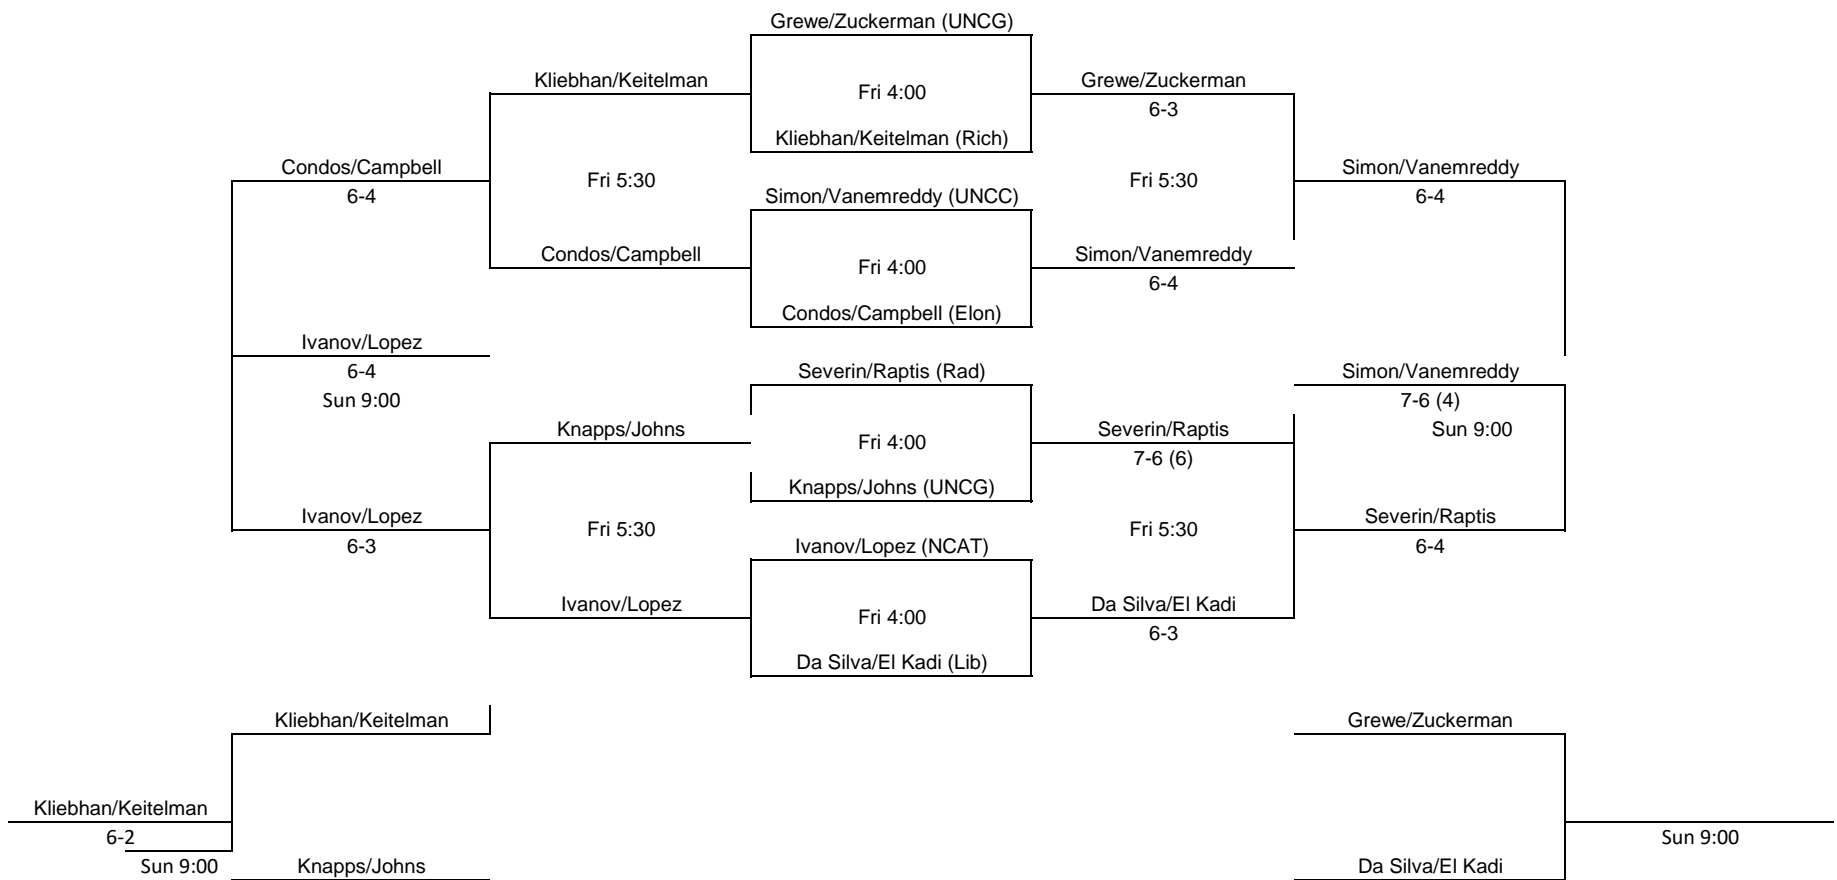

ELON

Elon Fall Invitational September 24-26 Gold Singles

Elon Fall Invitational September 24-26 Phoenix Singles

Elon Fall Invitational
September 24-26
White Singles RR

ELON

Elon Fall Invitational September 24-26 Gold Doubles

ELON

Elon Fall Invitational September 24-26 Phoenix Doubles

ELON

Elon Fall Invitational September 24-26 Maroon Doubles

Elon Fall Invitational September
24-26
Powell Doubles