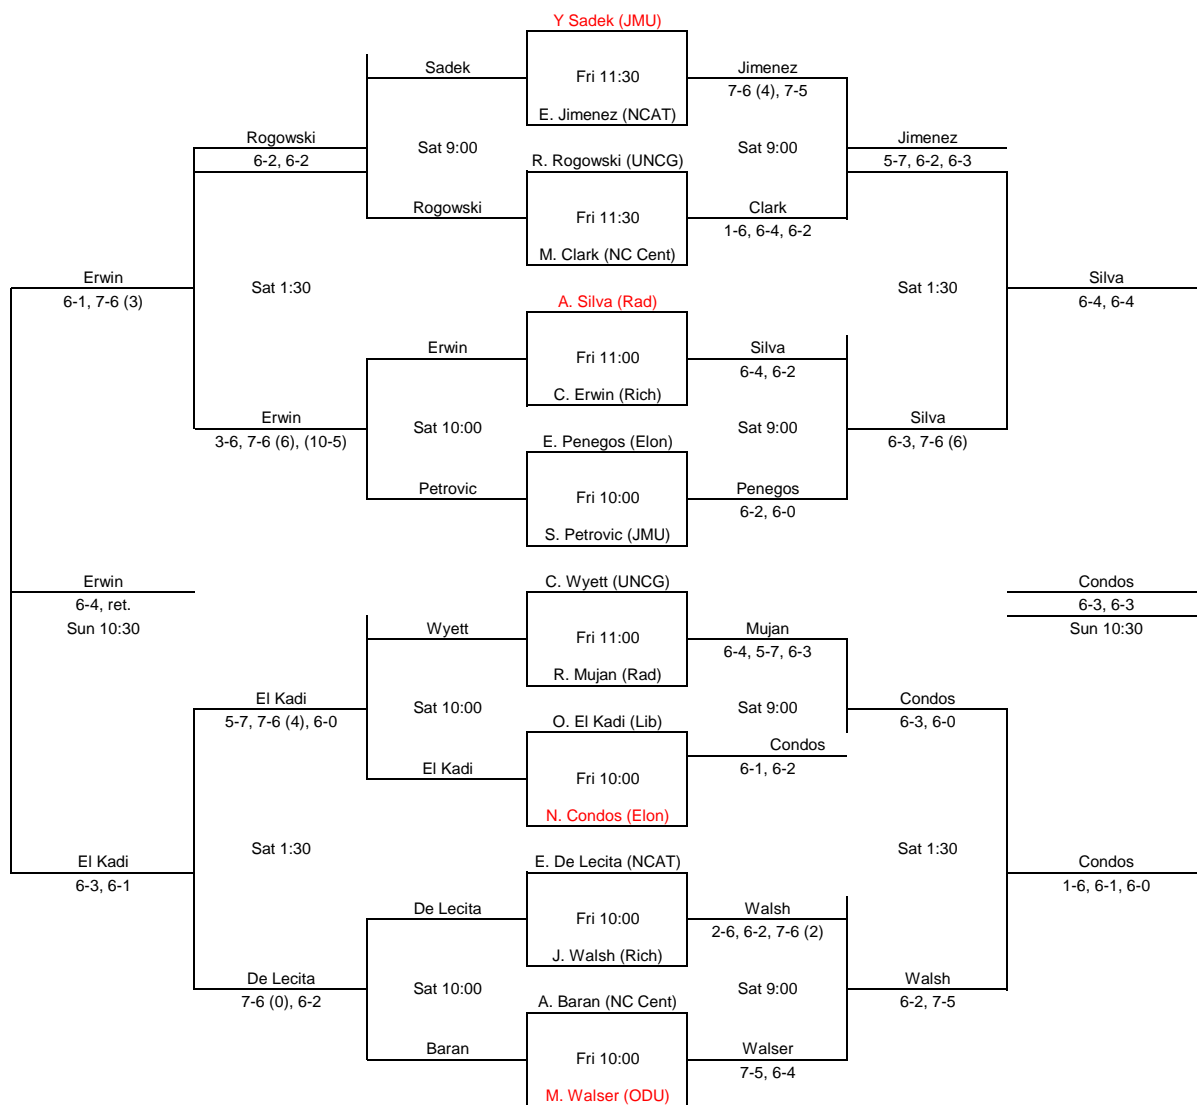

ELON

Elon Fall Invitational September 24-26 Gold Singles

Elon Fall Invitational September 24-26 Phoenix Singles

Elon Fall Invitational
September 24-26
White Singles RR

ELON

Elon Fall Invitational September 24-26 Gold Doubles

ELON

Elon Fall Invitational September 24-26 Phoenix Doubles

ELON

Elon Fall Invitational September 24-26 Maroon Doubles

Elon Fall Invitational September
24-26
Powell Doubles