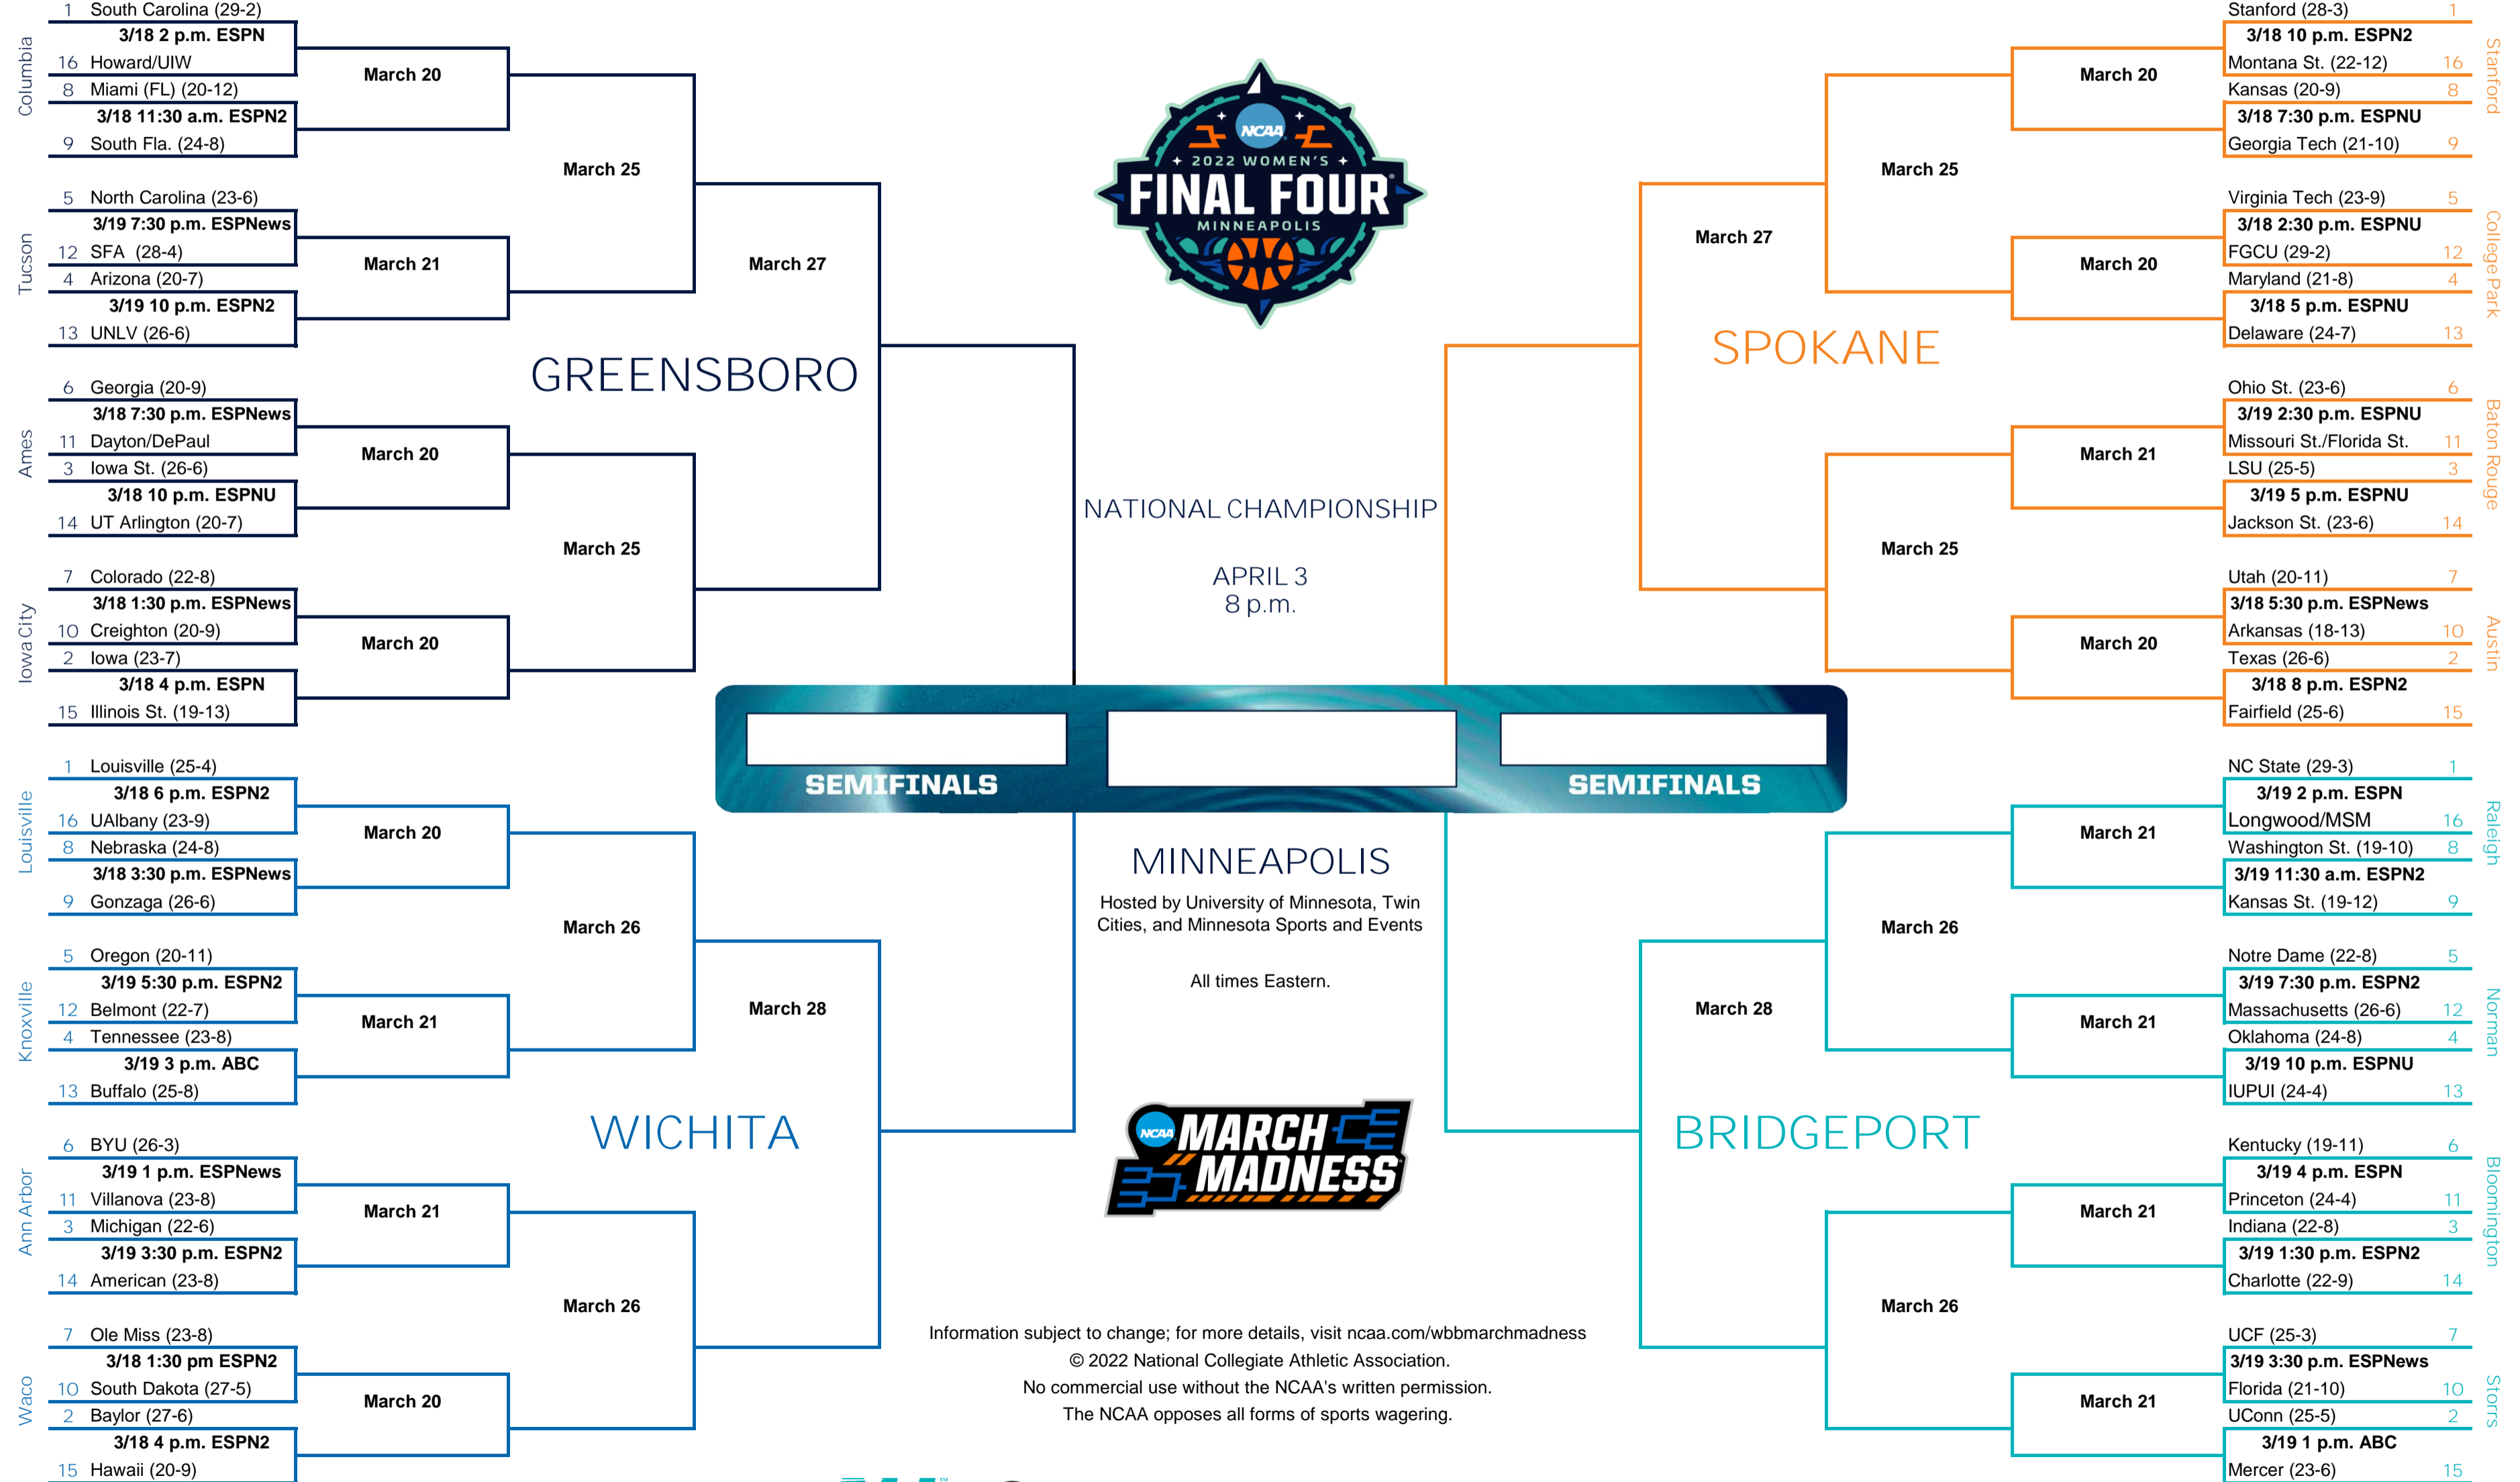

2022 NCAA DIVISION I WOMEN'S BASKETBALL CHAMPIONSHIP

FIRST ROUND
March 18-19

SECOND ROUND
March 20-21

SWEET SIXTEEN®
March 25-26

ELITE 8®
March 27-28

NATIONAL SEMIFINALS
April 1

FIRST FOUR®

NATIONAL SEMIFINALS
April 1

ELITE 8®
March 27-28

SWEET SIXTEEN®
March 25-26

SECOND ROUND
March 20-21

FIRST ROUND
March 18-19

Ames: Dayton (25-5) March 16 9 p.m. ESPNU; DePaul (22-10)

Baton Rouge: Missouri St. (24-7) March 17 9 p.m. ESPN2; Florida St. (17-13)

Columbia: Howard (20-9) March 16 7 p.m. ESPNU; UIW (13-16)

Raleigh: Longwood (21-11) March 17 7 p.m. ESPN2; Mount St. Mary's (16-12)

Information subject to change; for more details, visit ncaa.com/wbbmarchmadness
© 2022 National Collegiate Athletic Association.
No commercial use without the NCAA's written permission.
The NCAA opposes all forms of sports wagering.