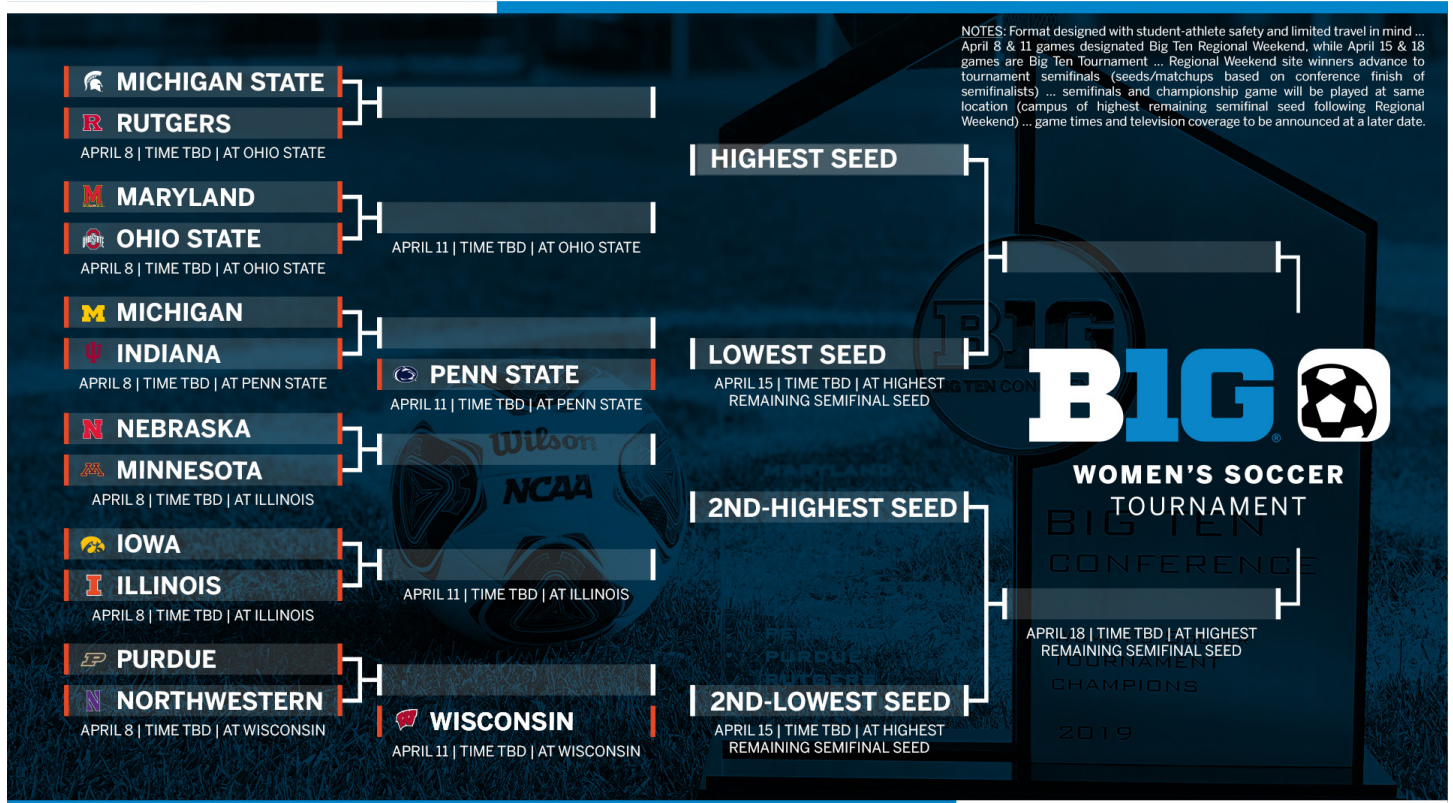

2020-21 NEBRASKA RESULTS

Date	Opponent (Rank)	Result	Shots NU/Opp	SOG NU/Opp	Saves NU/Opp	Corners NU/Opp	NU Goals	NU Assists	Attendance
Feb. 21	at Minnesota *	T, 0-0 2OT	6/12	4/2	2/4	1/9	-	-	0
Feb. 25	at Michigan State *	L, 0-2	15/6	6/2	0/6	6/2	-	-	65
Feb. 28	at Ohio State *	Postponed							
March 4	Purdue *	W, 2-1	11/10	6/3	2/4	2/5	Dale, DALE	Raabe, Coons, Zugay	0
March 7	Michigan *	L, 2-3 2OT	8/22	5/6	3/3	5/8	Raabe, Popoola	Chan	0
March 13	Wisconsin *	T, 0-0 2OT	11/6	2/3	3/2	5/1	-	-	0
March 18	at Illinois *	L, 2-3	6/15	4/10	6/3	5/2	Chan	Cooke	0
March 21	at Northwestern *	L, 0-4	2/7	1/5	1/1	3/3	-	-	25
March 25	Rutgers *	T, 0-0 2OT	10/29	4/10	10/4	0/12	-	-	0
March 28	Penn State *	L, 0-3	8/10	2/6	3/2	3/3	-	-	270
April 3	Iowa *	W, 1-0	9/22	5/5	5/4	1/5	LANE	-	434
Totals	11 games	1-5-3	77/117	34/47	30/29	30/45	6	5	794

Home games in **bold**. GAME-WINNING GOAL. Game-winning assists. *—Big Ten game.

2020-21 BIG REGIONAL WEEKEND + TOURNAMENT BRACKET