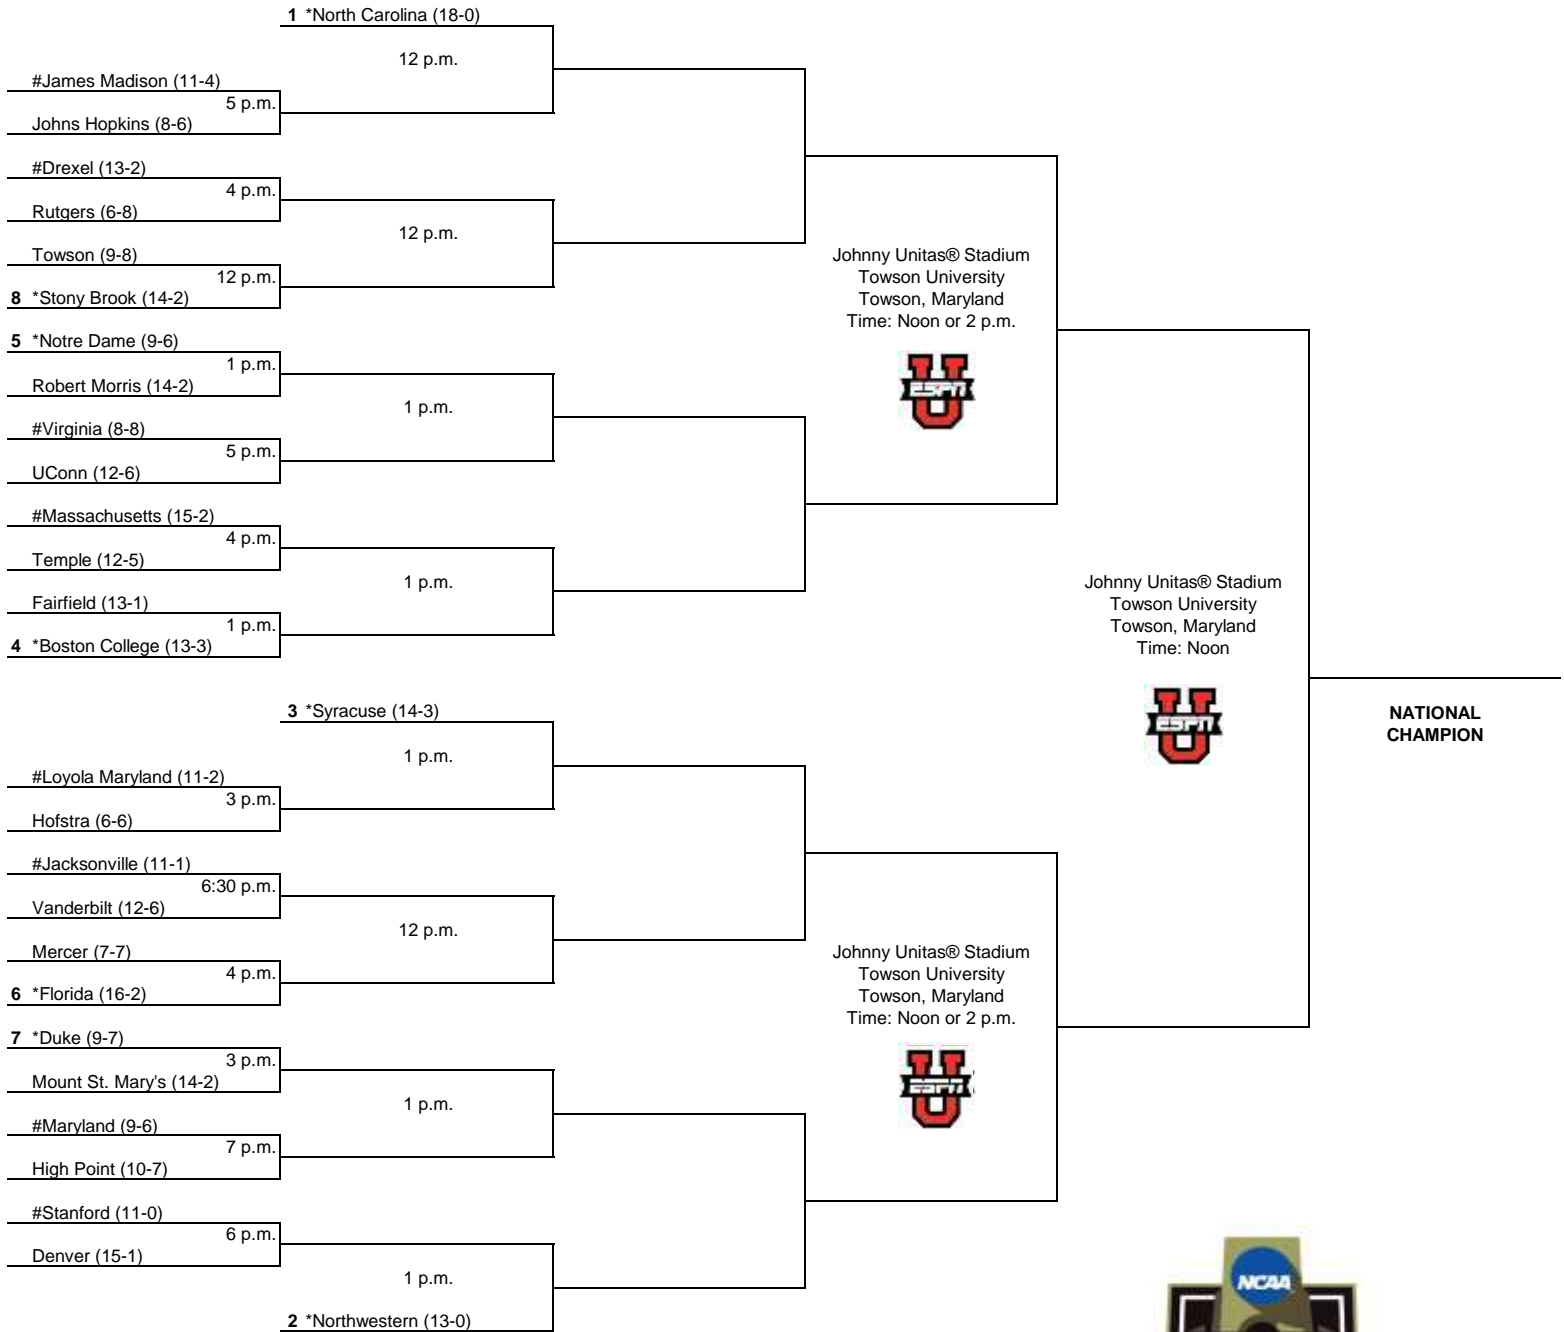

  
**2021 DIVISION I WOMEN'S LACROSSE CHAMPIONSHIP**

**First Round**  
May 14

**Second Round**  
May 16

**Quarterfinals**  
May 22 or 23

**Semifinals**  
May 28

**Championship**  
May 30

\* Host Institution  
# Home team in the non-seeded game  
First- and second-round games held at the same site:  
\*\*Three teams at the host sites of the top-3 seeds  
\*\*Four teams at the host sites of the 4-8 seeds