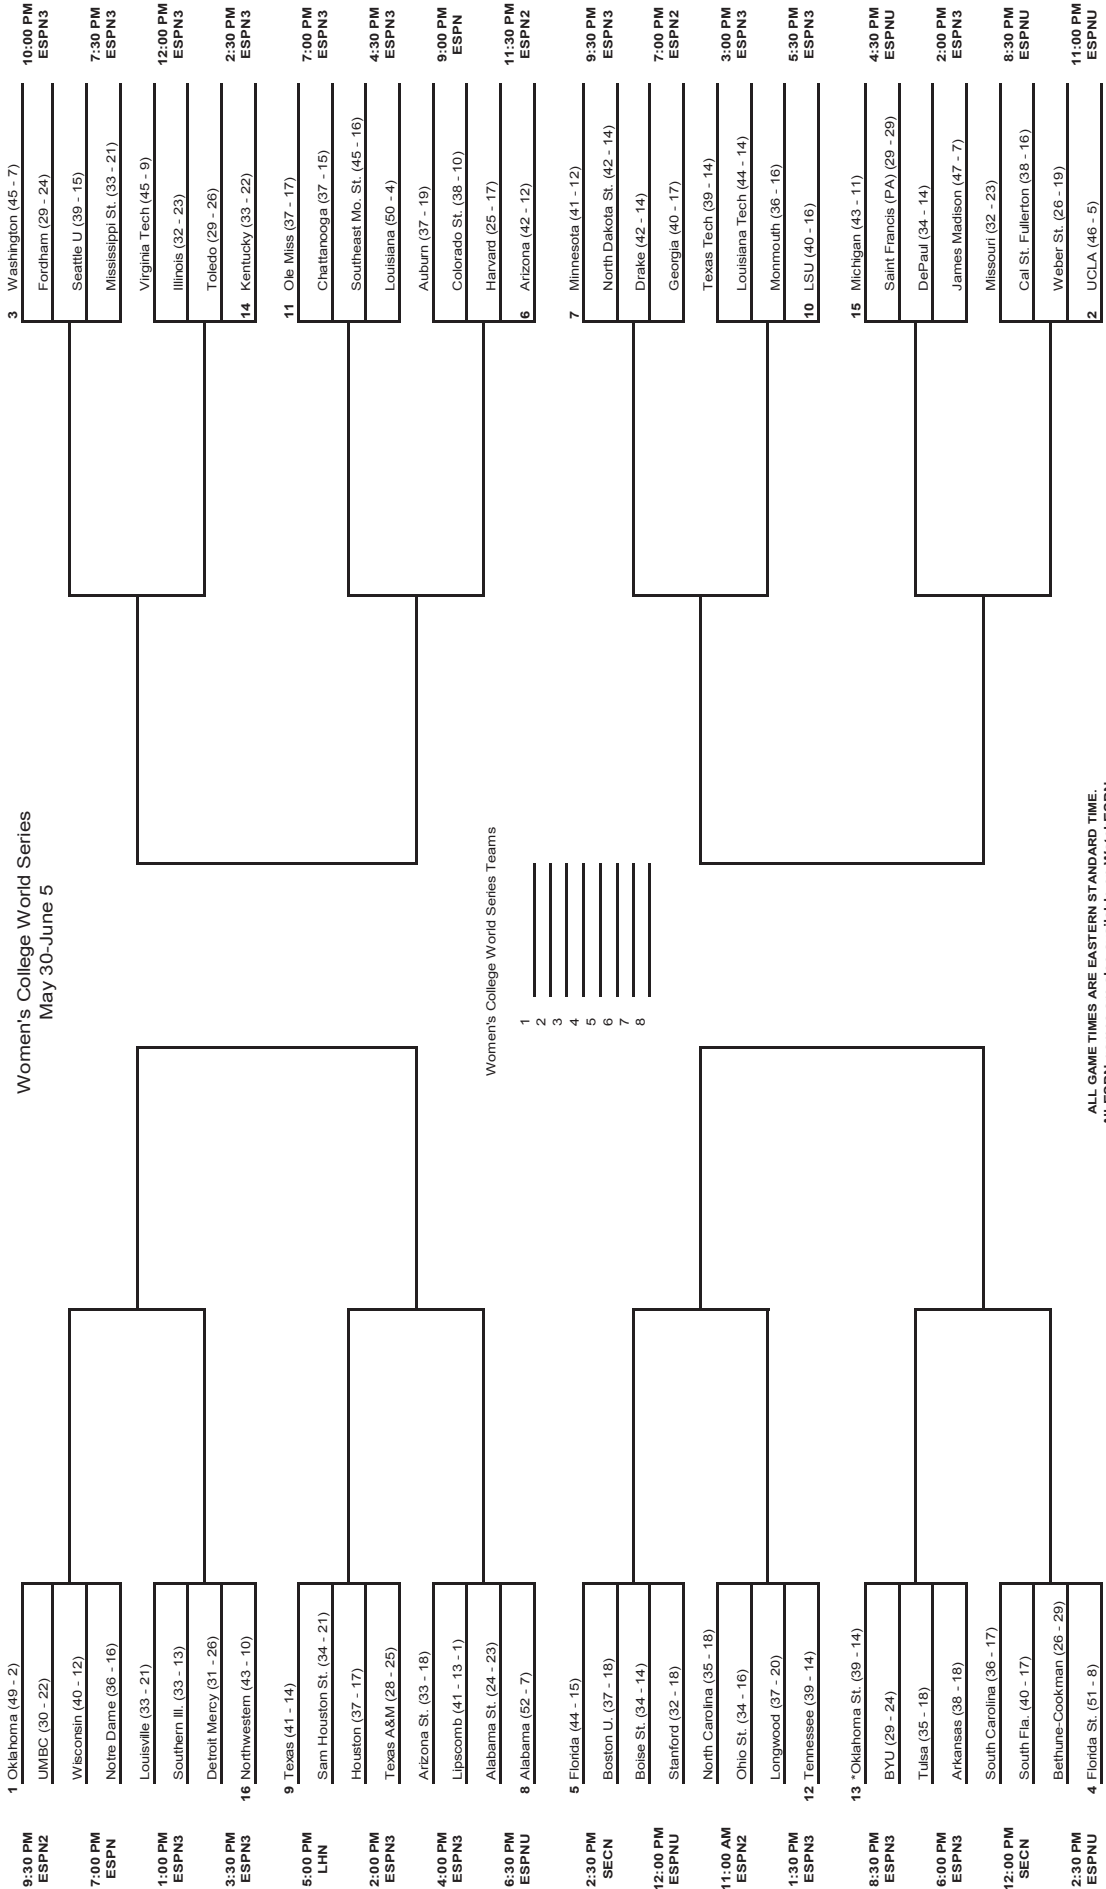

2019 NCAA Division I

SOFTBALL CHAMPIONSHIP

REGIONALS
May 17-19

SUPER REGIONALS
May 23-26

REGIONALS
May 17-19

SUPER
REGIONALS
May 23-26

ALL GAME TIMES ARE EASTERN STANDARD TIME.
All ESPN games are also available on WatchESPN.

©National Collegiate Athletic Association. No commercial use without the NCAA's written approval.
The NCAA opposes all forms of sports wagering.

*Stillwater Regional, May 16-18.