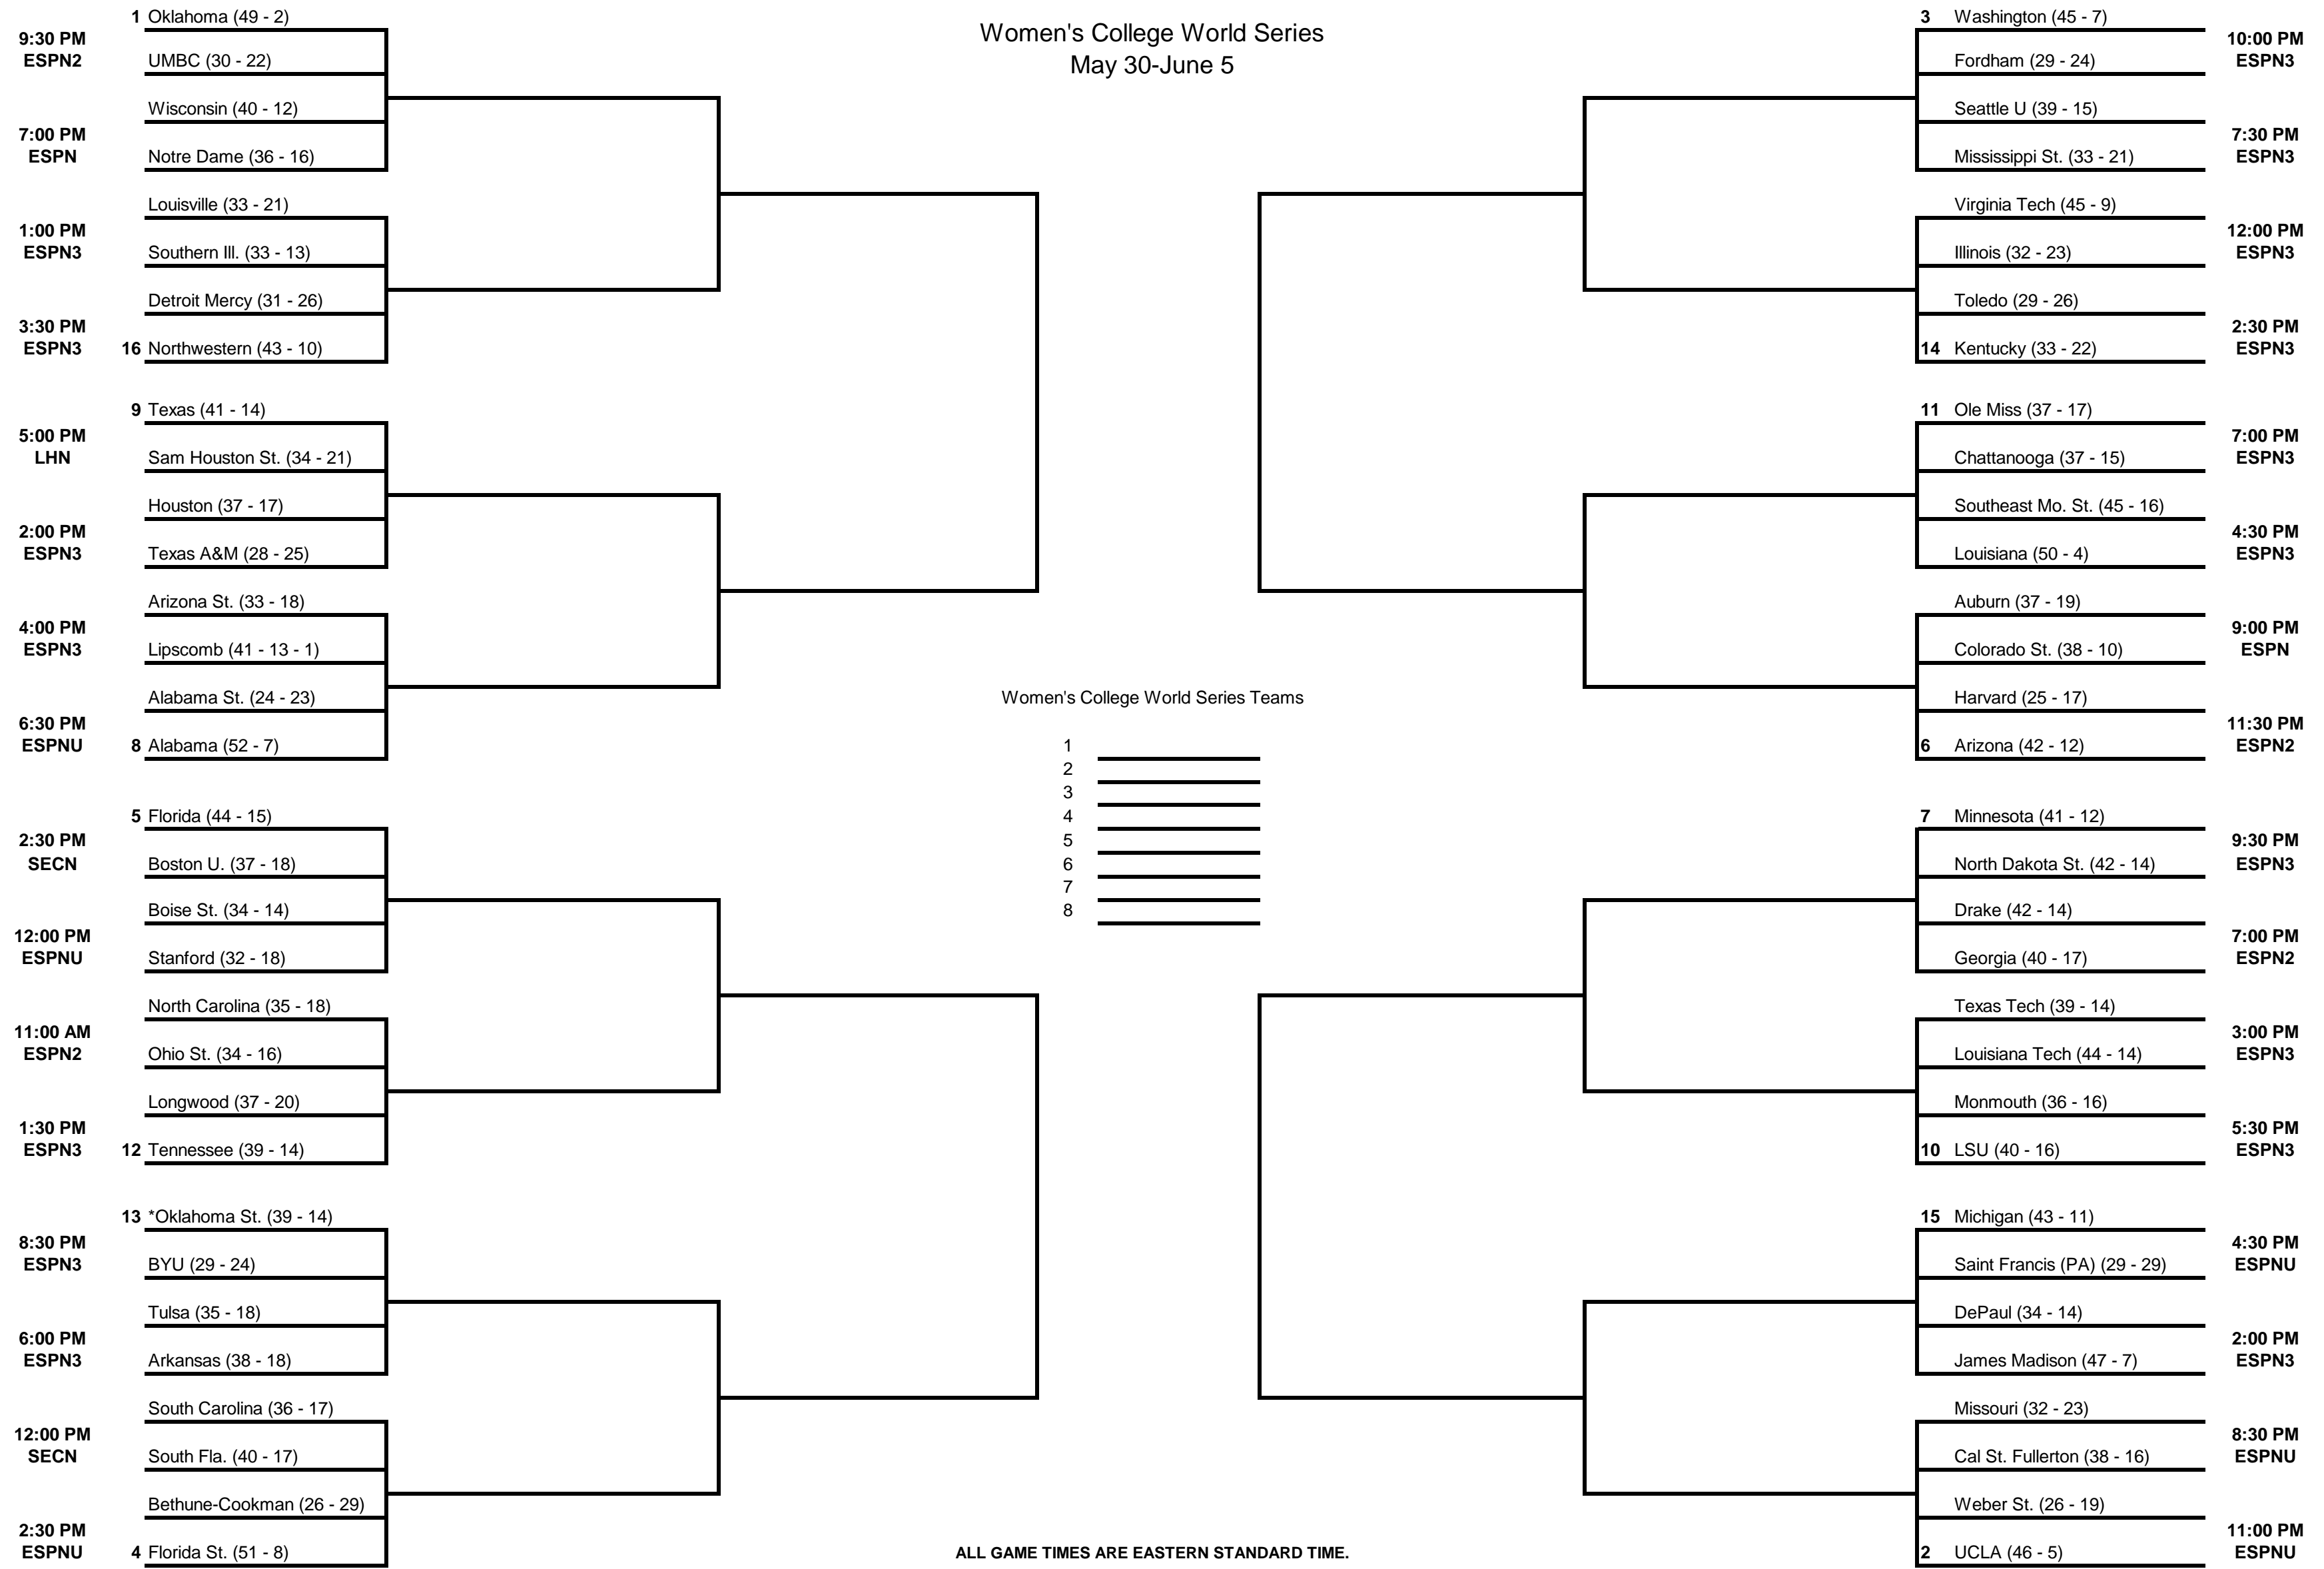

# 2019 NCAA Division I SOFTBALL CHAMPIONSHIP

REGIONALS  
May 17-19

SUPER REGIONALS  
May 23-26

SUPER  
REGIONALS  
May 23-26

REGIONALS  
May 17-19

ALL GAME TIMES ARE EASTERN STANDARD TIME.  
All ESPN games are also available on WatchESPN.