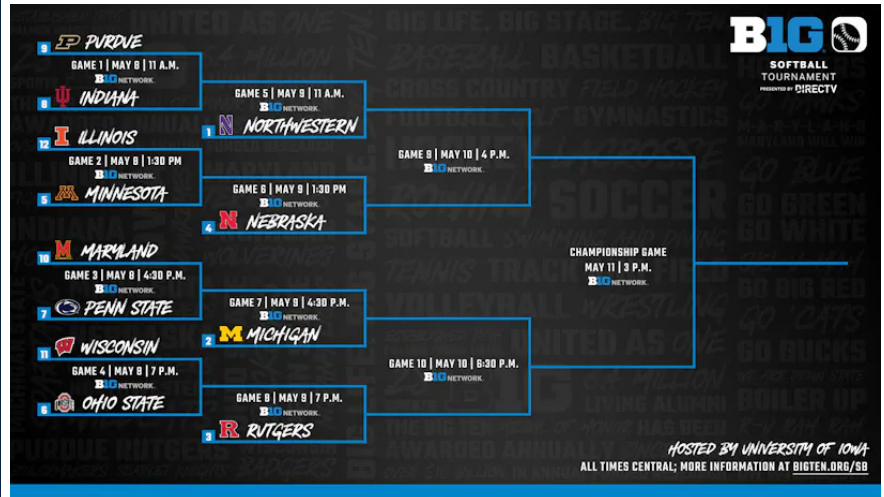

**2024 BIG TEN CONFERENCE
SOFTBALL TOURNAMENT BRACKET**

BACK IN THE BIG LEAGUES

- The Nittany Lions prepare for their 17th appearance in the Big Ten Tournament all-time and their third consecutive. PSU owns a 15-20 overall record in the event since the program's first appearance in the 1999 campaign, good enough for a .429 win percentage.
- Penn State booked its best finish at the Big Ten Conference Softball Tournament in 2000, 2002 and 2016, reaching the semifinal round of the event. The 2016 Nittany Lions hosted the the B1G Tournament for the first time in school history and picked up the No. 4 overall seed in the tournament, the team's highest seed since the league adopted a single-elimination format ahead of the 2004 postseason. PSU registered a thrilling 8-7 win over fifth-seeded Nebraska before falling by a 6-1 margin against top-seeded Michigan at Beard Field.
- Under the direction of head coach Clarisa Crowell, the Blue & White boast an even 2-2 postseason record with back-to-back first round victories in the league tournament in 2022 and 2023.

KNOW THY NEIGHBOR

- Penn State enters the 2024 Big Ten Tournament as the league's No. 7 overall seed following a 12-11 finish in the regular season. PSU's league record is tied with Indiana and Ohio State, with the tie broken via the B1G's postseason tiebreaker criteria that measured each program's record against the 12-team tournament field.
- Northwestern earned the No. 1 seed in the tournament after securing its third-straight Big Ten regular season championship last weekend. Michigan booked the second seed while Rutgers earned its first first-round bye since joining the league in 2015. Nebraska rounded out the four teams in the top four that earned first-round byes in the tournament.
- The Nittany Lions maintain a 10-10 overall record against the 2024 tournament field, with the Blue & White booking a series sweep over eighth-seeded Indiana in addition to series wins over 10th-seeded Maryland, 11th-seeded Wisconsin and fourth-seeded Nebraska.

CHAMPAIGN POETRY

- PSU returns to the Big Ten Conference Tournament following a 1-1 performance in 2023 that saw PSU reach the quarterfinals for the second consecutive season. The Nittany Lions scored a historic win over Michigan in the first round of the tournament, defeating the Wolverines in postseason competition for the first time in school history. PSU was previously 0-7 against Michigan at the Big Ten Tournament heading into last year's meeting at Eichelberger Field in Champaign, Illinois.
- Despite the team's quarterfinal exit, the Nittany Lions saw continued success on the league's biggest stage in 2023, winning a tournament game in consecutive seasons for the first time since the 2016 and 2017 squads did so.

LAST TIME OUT