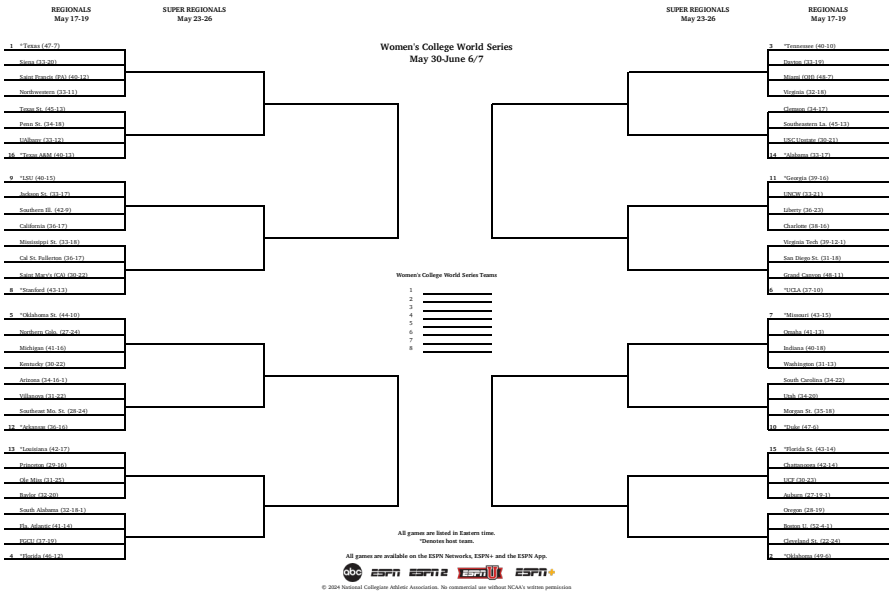

MAY I HAVE THIS DANCE?

- Following the NCAA Division I Softball Committee's announcement of the national field of 64 on Sunday, May 12, the Penn State softball program garnered its 11th national postseason bid and first in 13 years.
- PSU last secured a trip to the NCAA Tournament in 2011, when the Blue & White were afforded the opportunity to host the University Park Regional at Nittany Lion Softball Park in the venue's inaugural season due to stadium renovations at 13th-seeded Oregon's on-campus facility.
- The Nittany Lions boast 12 NCAA Tournament victories all-time, highlighted by their first win over Texas A&M in the Tempe Regional during the 2000 tournament. PSU's last national postseason victory came on May 21, 2011, a timeframe of 4,746 days. Penn State took down the Fordham Rams in a 5-2 contest that went 16 innings in Happy Valley.
- PSU booked its first national postseason bid under the direction of fourth-year head coach Clarisa Crowell, who prepares for her second career NCAA Regional appearance and first as an at-large selection, with her first tournament bid coming during her stint at Miami (Ohio) in 2016.

MEET THE FIELD

- Penn State was one of 64 teams selected, as well as one of 32 at-large bids to the NCAA Tournament, notching the ninth at-large bid in school history. Elsewhere in the bracket, Texas picked up the national No. 1 seed while three-time defending national champion Oklahoma garnered the No. 2 placement. Tennessee, Florida, Oklahoma State, UCLA, Missouri and Stanford rounded out the national top eight seeds with the potential to start a Super Regional should they advance.
- The 2024 Nittany Lions squared off against 10 different NCAA regional teams, including Michigan, Liberty, Morgan State, Saint Francis, Texas State, Texas, Arkansas, Baylor, FAU and Indiana. PSU picked up a 9-9 overall record against NCAA Tournament teams, highlighted by a win over Fayetteville Regional host Arkansas in the opening week of the 2024 campaign.

BIG THINGS COMING

- The Big Ten Conference placed four programs in the national field of 64, the fifth most among all 32 NCAA Division I conferences. The 2024 B1G Tournament Champion Michigan Wolverines garnered the No. 3 seed in the Stillwater Regional, while the regular season B1G champion Northwestern Wildcats landed the No. 2 seed in the Austin Regional. Rounding out the four Big Ten programs were the B1G Tournament finalist Indiana Hoosiers, who picked up the No. 3 seed in the Columbia Regional.
- The B1G joined six additional leagues with multiple bids, including the Southeastern (13), Pac 12 (seven), ACC (five), Big 12 (five), Sun Belt (three) and American Athletic (two). The B1G earned four postseason bids for the second year in a row, with Northwestern earning a trip to Super Regionals in 2023.

HOW WE GOT HERE