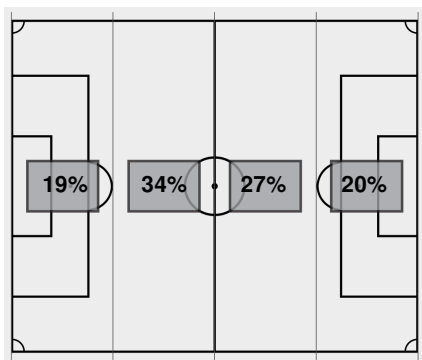

9/28/2023 U-M Soccer Stadium , Ann Arbor

2023-24 Women's Soccer

Match Time: 7:00 PM

Match Duration: 01:52

Attendance: 734

Officials: Sergio Gonzalez, Kira VondenBenken, Cristian Vorovenci, Mykela Hawkins

3	TOTAL SHOTS	2
1	SHOTS ON TARGET	1
0	SAVES	0
2	CORNERS	1
0	OFFSIDES	0
0	YELLOW CARDS	0
0	RED CARDS	0
52%	POSSESSION TOTAL	48%