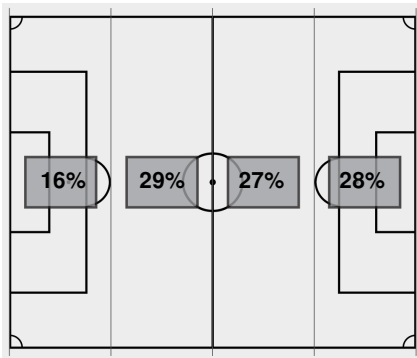

Penn St. vs Michigan

9/28/2023 U-M Soccer Stadium , Ann Arbor
2023-24 Women's Soccer

Match Time: 7:00 PM

Match Duration: 01:52

Attendance: 734

Officials: Sergio Gonzalez, Kira VondenBenken, Cristian Vorovenci, Mykela Hawkins

Attacking Direction →

10	TOTAL SHOTS	7
1	SHOTS ON TARGET	3
2	SAVES	0
5	CORNERS	2
0	OFFSIDES	0
0	YELLOW CARDS	3
0	RED CARDS	0
53%	POSSESSION TOTAL	47%

← Attacking Direction

Official's signature

**Penn St. vs Michigan**9/28/2023 U-M Soccer Stadium , Ann Arbor
2023-24 Women's Soccer**Officials:** Sergio Gonzalez, Kira VondenBenken, Cristian Vorovenci, Mykela Hawkins**Penn St. Starters:**