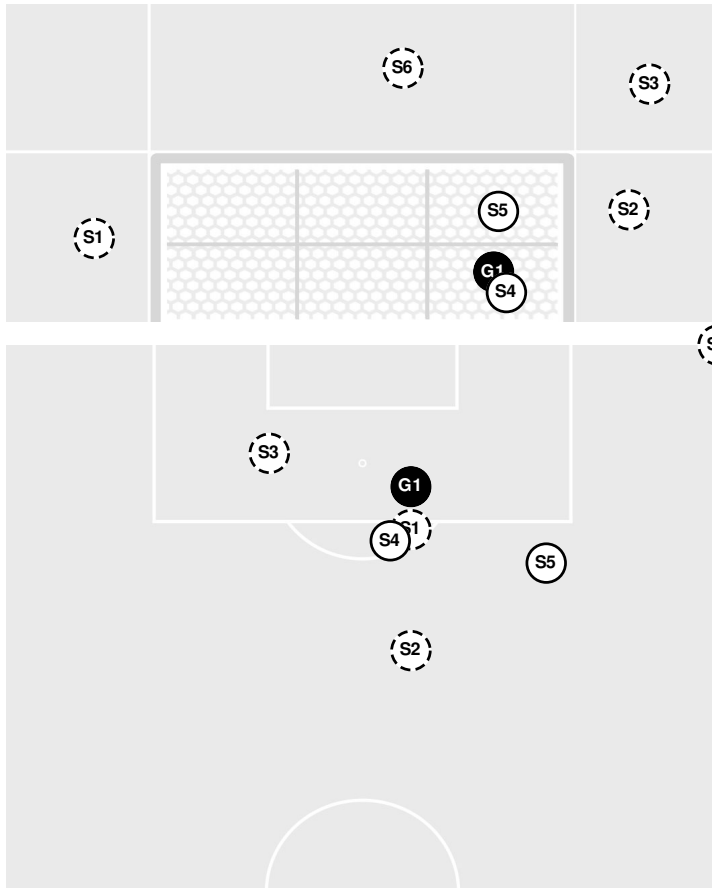

- 74:17 Wolverines substitution: Jones, Vickie for Kalitta, Avery.
- 74:17 Nittany Lions substitution: Raich, Julia for Wilson, Natalie.
- 75:41 Yellow card on Wolverines Woods, Sammi.
- 77:01 Shot by Nittany Lions Linnehan, Payton WIDE LEFT.
- 77:19 Wolverines substitution: Zugay, Abby for Lang, Jenna.
- 80:35 Nittany Lions substitution: MacBean, Kaitlyn for Kershner, Elle.
- 81:06 Shot by Wolverines Bosley, Lilley, SAVE Asman, Katherine.
- 83:39 Wolverines substitution: Kalitta, Avery for Brennan, Taylor.
- 83:39 Wolverines substitution: Burrell, Kali for Jones, Vickie.
- 85:14 Nittany Lions substitution: Agresti, Michela for White, Amelia.
- 85:58 Nittany Lions substitution: Borgen, Olivia for Raich, Julia.
- 86:34 Corner kick by Nittany Lions [86:34].
- 87:18 Shot by Nittany Lions MacBean, Kaitlyn HIGH.
- 87:39 Foul on Penn St..
- 88:10 Foul on Penn St..
- 89:44 Shot by Wolverines Kalitta, Avery, SAVE Asman, Katherine.
- 89:50 Corner kick by Wolverines [89:50].
- 90:00 Shot by Wolverines Tolbert, Tamia HIGH.
- 90:00 End of period [90:00].

PENN ST. 0, MICHIGAN 0

Penn St. vs Michigan

9/28/2023 U-M Soccer Stadium , Ann Arbor
2023-24 Women's Soccer

Officials: Sergio Gonzalez, Kira VondenBenken, Cristian Vorovenci, Mykela Hawkins

Shots by Half Intervals	Wolverines	1st Half	2nd Half
		2	5
	Nittany Lions	3	7

Shot Chart

WOLVERINES

NITTANY LIONS

S Shot Off Target
 S Shot On Target
 S Blocked
 G Goal / Own Goal

Shot Summary

WOLVERINES

No	Time	Player	Description
S1	20'	26, Jenna Lang	
G1	26'	26, Jenna Lang	
S2	49'	34, Aniyah League	
S3	60'	2, Abby Zugay	
S4	82'	4, Lilley Bosley	Saved
S5	90'	19, Avery Kalitta	Saved
S6	90'	12, Tamia Tolbert	

NITTANY LIONS

No	Time	Player	Description
S1	18'	35, Riley Gleason	
S2	18'	33, Olivia Borgen	Blocked
G1	18'	12, Payton Linnehan	
S3	47'	35, Riley Gleason	
S4	52'	25, Mieke Schiemann	
S5	56'	23, Eva Alonso	
S6	62'	14, Kaitlyn MacBean	Blocked
S7	66'	33, Olivia Borgen	
S8	78'	12, Payton Linnehan	
S9	88'	14, Kaitlyn MacBean	