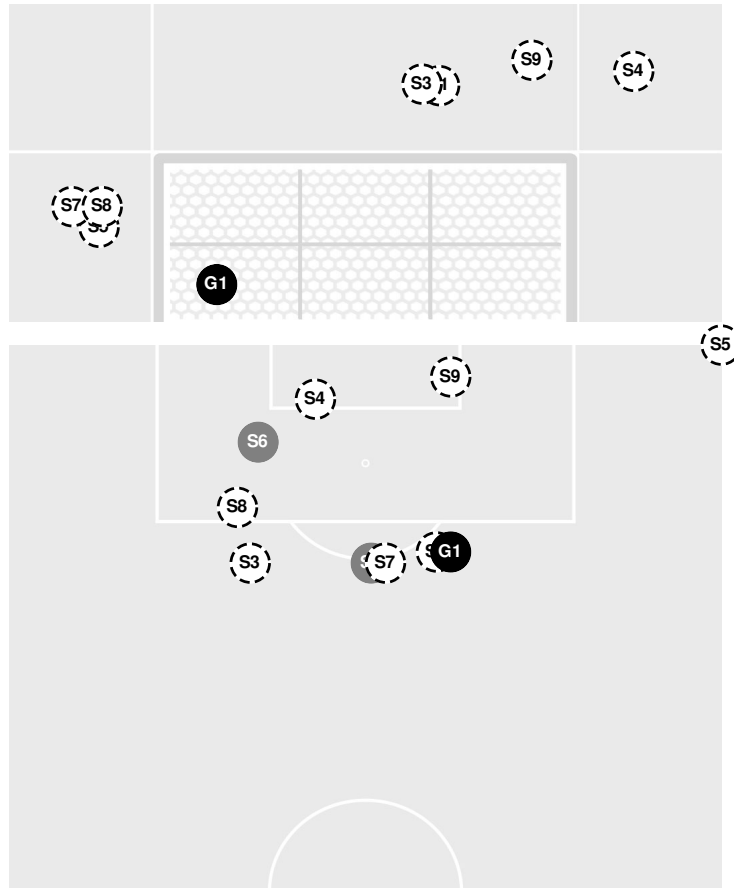

- 74:17 Wolverines substitution: Jones, Vickie for Kalitta, Avery.
- 74:17 Nittany Lions substitution: Raich, Julia for Wilson, Natalie.
- 75:41 Yellow card on Wolverines Woods, Sammi.
- 77:01 Shot by Nittany Lions Linnehan, Payton WIDE LEFT.
- 77:19 Wolverines substitution: Zugay, Abby for Lang, Jenna.
- 80:35 Nittany Lions substitution: MacBean, Kaitlyn for Kershner, Elle.
- 81:06 Shot by Wolverines Bosley, Lilley, SAVE Asman, Katherine.
- 83:39 Wolverines substitution: Kalitta, Avery for Brennan, Taylor.
- 83:39 Wolverines substitution: Burrell, Kali for Jones, Vickie.
- 85:14 Nittany Lions substitution: Agresti, Michela for White, Amelia.
- 85:58 Nittany Lions substitution: Borgen, Olivia for Raich, Julia.
- 86:34 Corner kick by Nittany Lions [86:34].
- 87:18 Shot by Nittany Lions MacBean, Kaitlyn HIGH.
- 87:39 Foul on Penn St..
- 88:10 Foul on Penn St..
- 89:44 Shot by Wolverines Kalitta, Avery, SAVE Asman, Katherine.
- 89:50 Corner kick by Wolverines [89:50].
- 90:00 Shot by Wolverines Tolbert, Tamia HIGH.
- 90:00 End of period [90:00].

PENN ST. 0, MICHIGAN 0

Penn St. vs Michigan

9/28/2023 U-M Soccer Stadium , Ann Arbor
2023-24 Women's Soccer

Officials: Sergio Gonzalez, Kira VondenBenken, Cristian Vorovenci, Mykela Hawkins

Shots by Half Intervals	Wolverines	1st Half	2nd Half
		2	5
	Nittany Lions	3	7

Shot Chart

WOLVERINES

NITTANY LIONS

S Shot Off Target
 S Shot On Target
 S Blocked
 G Goal / Own Goal

Shot Summary

WOLVERINES

No	Time	Player	Description
S1	20'	26, Jenna Lang	
G1	26'	26, Jenna Lang	
S2	49'	34, Aniyah League	
S3	60'	2, Abby Zugay	
S4	82'	4, Lilley Bosley	Saved
S5	90'	19, Avery Kalitta	Saved
S6	90'	12, Tamia Tolbert	

NITTANY LIONS

No	Time	Player	Description
S1	18'	35, Riley Gleason	
S2	18'	33, Olivia Borgen	Blocked
G1	18'	12, Payton Linnehan	
S3	47'	35, Riley Gleason	
S4	52'	25, Mieke Schiemann	
S5	56'	23, Eva Alonso	
S6	62'	14, Kaitlyn MacBean	Blocked
S7	66'	33, Olivia Borgen	
S8	78'	12, Payton Linnehan	
S9	88'	14, Kaitlyn MacBean	