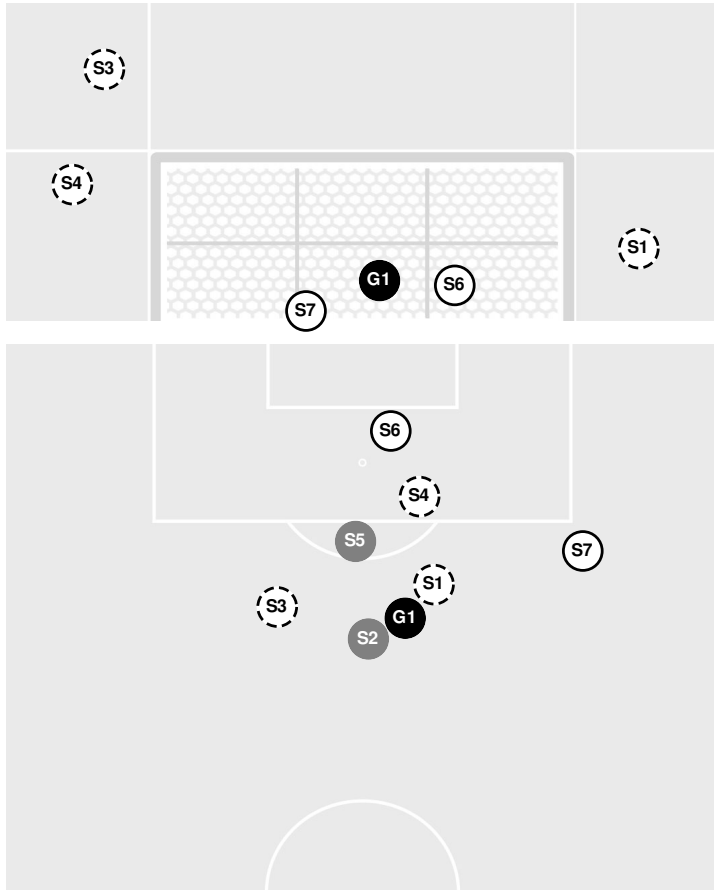

75:40 Nittany Lions substitution: Raich, Julia for Wilson, Natalie.
76:31 Shot by Nittany Lions Borgen, Olivia WIDE RIGHT.
76:50 Scarlet Knights substitution: Lowrey, Allison for Baran, Ashley.
76:50 Scarlet Knights substitution: Tiernan, Riley for Girman, Gia.
76:50 Scarlet Knights substitution: Kroeger, Sam for Russomanno, Olivia.
77:00 Nittany Lions substitution: Wiesner, Kate for Wolfe, Kaelyn.
77:30 Shot by Nittany Lions Raich, Julia BLOCKED.
77:34 Corner kick by Nittany Lions [77:34].
78:27 Nittany Lions substitution: Gleason, Riley for Linnehan, Payton.
78:27 Nittany Lions substitution: Damico, Olivia for Lapi, Rowan.
79:45 Shot by Nittany Lions Borgen, Olivia, SAVE Bodmer, Olivia.
80:36 Shot by Nittany Lions Borgen, Olivia WIDE.
81:19 Shot by Scarlet Knights Lowrey, Allison, SAVE Asman, Katherine.
82:23 Foul on Penn St..
83:46 Nittany Lions substitution: Wilson, Natalie for Damico, Olivia.
84:38 Shot by Scarlet Knights Romano, Giana, SAVE Asman, Katherine.
88:50 Foul on Rutgers.
90:00 End of period [90:00].

PENN ST. 0, RUTGERS 1

Penn St. vs Rutgers

9/21/2023 Yurcak Field, Piscataway
2023-24 Women's Soccer

Officials: Mike Stuff, Magda Zwierchowski, Nate Penn, Pedro Manata

Shots by Half Intervals

Scarlet Knights
Nittany Lions

| | 1st Half | 2nd Half |
|-----------------|----------|----------|
| Scarlet Knights | 2 | 6 |
| Nittany Lions | 8 | 8 |

Shot Chart

SCARLET KNIGHTS

NITTANY LIONS

S Shot Off Target
 S Shot On Target
 S Blocked
 G Goal / Own Goal