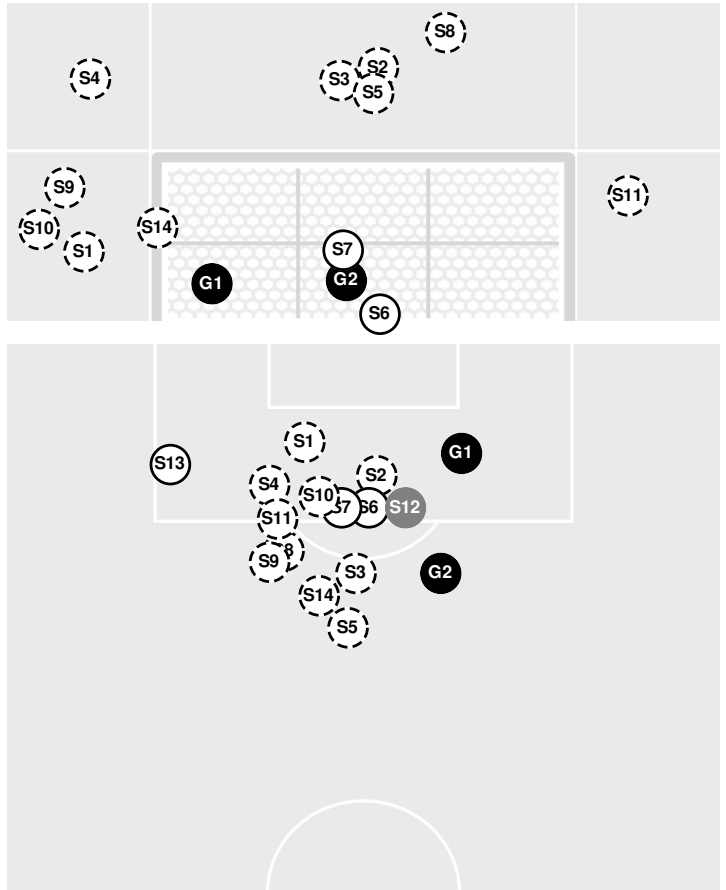

75:40 Nittany Lions substitution: Raich, Julia for Wilson, Natalie.
76:31 Shot by Nittany Lions Borgen, Olivia WIDE RIGHT.
76:50 Scarlet Knights substitution: Lowrey, Allison for Baran, Ashley.
76:50 Scarlet Knights substitution: Tiernan, Riley for Girman, Gia.
76:50 Scarlet Knights substitution: Kroeger, Sam for Russomanno, Olivia.
77:00 Nittany Lions substitution: Wiesner, Kate for Wolfe, Kaelyn.
77:30 Shot by Nittany Lions Raich, Julia BLOCKED.
77:34 Corner kick by Nittany Lions [77:34].
78:27 Nittany Lions substitution: Gleason, Riley for Linnehan, Payton.
78:27 Nittany Lions substitution: Damico, Olivia for Lapi, Rowan.
79:45 Shot by Nittany Lions Borgen, Olivia, SAVE Bodmer, Olivia.
80:36 Shot by Nittany Lions Borgen, Olivia WIDE.
81:19 Shot by Scarlet Knights Lowrey, Allison, SAVE Asman, Katherine.
82:23 Foul on Penn St..
83:46 Nittany Lions substitution: Wilson, Natalie for Damico, Olivia.
84:38 Shot by Scarlet Knights Romano, Giana, SAVE Asman, Katherine.
88:50 Foul on Rutgers.
90:00 End of period [90:00].

PENN ST. 0, RUTGERS 1

Penn St. vs Rutgers

9/21/2023 Yurcak Field, Piscataway
2023-24 Women's Soccer

Officials: Mike Stuff, Magda Zwierchowski, Nate Penn, Pedro Manata

Shots by Half Intervals

Scarlet Knights
Nittany Lions

| | 1st Half | 2nd Half |
|-----------------|----------|----------|
| Scarlet Knights | 2 | 6 |
| Nittany Lions | 8 | 8 |

Shot Chart

SCARLET KNIGHTS

NITTANY LIONS

S Shot Off Target
 S Shot On Target
 S Blocked
 G Goal / Own Goal