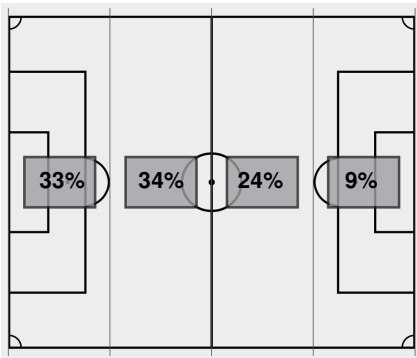

Official Soccer Box Score - First Half
UCF vs Penn St.
 8/31/2023 Jeffrey Field, University Park, Pa.
 2023 Penn State Women's Soccer

Match Time: 7:30 PM
Match Duration: 02:03
Attendance: 774

Officials: Kevin Fikar, Alan Robinson, Jason Guernsey, Max Campbell