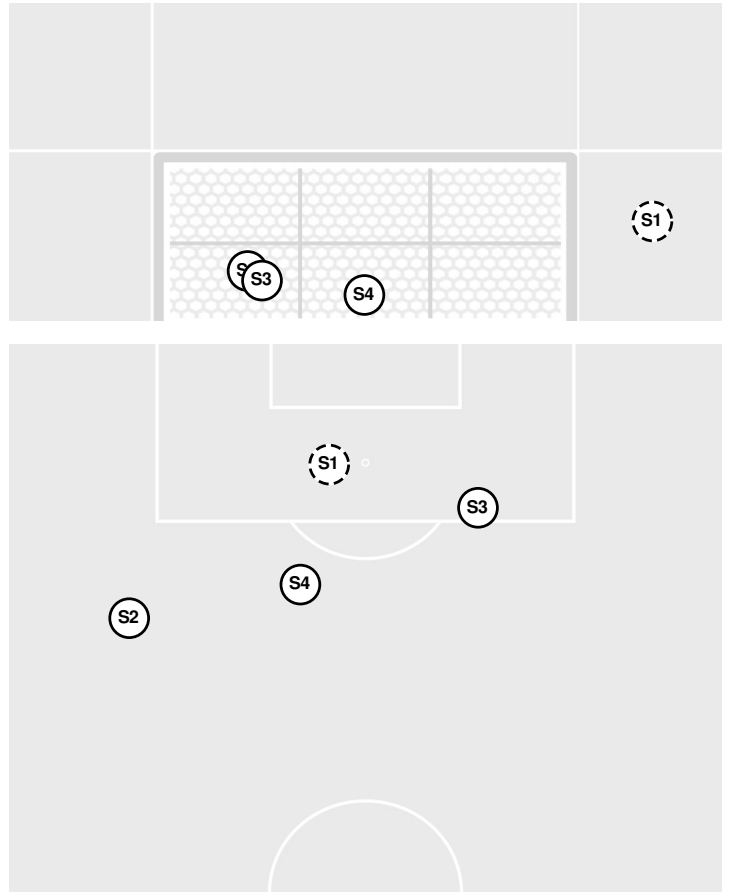

UCF 0, PENN ST. 1

Shots by Half Intervals		1st Half	2nd Half
Nittany Lions		7	19
Knights		2	2

Shot Chart

NITTANY LIONS

KNIGHTS

S Shot Off Target
 S Shot On Target
 S Blocked
 G Goal / Own Goal

Shot Summary

Official Soccer Shot Chart - Final

NITTANY LIONS

No	Time	Player	Description
S1	4'	23, Eva Alonso	
S2	9'	32, Natalie Wilson	Saved
S3	9'	12, Payton Linnehan	Saved
S4	33'	12, Payton Linnehan	Blocked
S5	33'	22, Rowan Lapi	
S6	34'	33, Olivia Borgen	
S7	45'	12, Payton Linnehan	Saved
S8	50'	20, Michela Agresti	Blocked
S9	50'	10, Cori Dyke	
S10	53'	10, Cori Dyke	Blocked
S11	53'	20, Michela Agresti	Saved
S12	63'	20, Michela Agresti	Saved
S13	64'	12, Payton Linnehan	Blocked
S14	64'	25, Mieke Schiemann	Blocked
S15	65'	7, Amelia White	Blocked
S16	65'	14, Kaitlyn MacBean	Saved
S17	66'	12, Payton Linnehan	Saved
S18	72'	14, Kaitlyn MacBean	
S19	75'	25, Mieke Schiemann	Saved
S20	75'	12, Payton Linnehan	Blocked
S21	76'	7, Amelia White	Saved
S22	77'	16, Ellie Wheeler	Saved
S23	79'	25, Mieke Schiemann	Saved
S24	84'	12, Payton Linnehan	
S25	87'	23, Eva Alonso	
G1	88'	25, Mieke Schiemann	