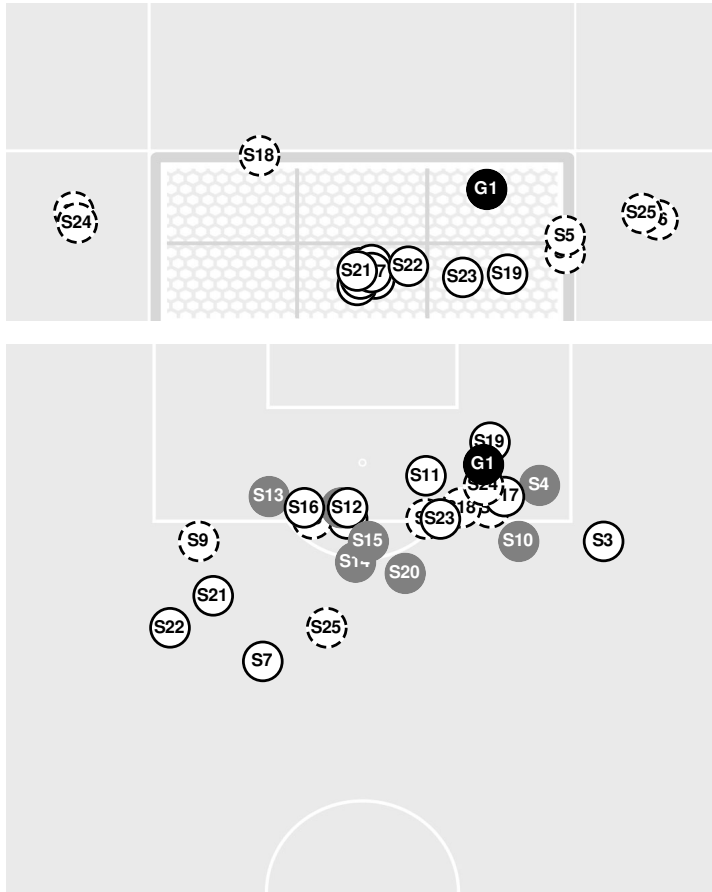

- 73:29 Corner kick by Nittany Lions [73:29].
- 74:06 Shot by Nittany Lions Schiemann, Mieke, SAVE DeLisle, Caroline.
- 74:13 Shot by Nittany Lions Linnehan, Payton BLOCKED.
- 75:56 Shot by Nittany Lions White, Amelia, SAVE DeLisle, Caroline.
- 76:38 Shot by Nittany Lions Wheeler, Ellie, SAVE DeLisle, Caroline.
- 77:47 Foul on UCF.
- 78:19 Shot by Nittany Lions Schiemann, Mieke, SAVE DeLisle, Caroline.
- 79:19 Nittany Lions substitution: MacBean, Kaitlyn for Raich, Julia.
- 79:19 Nittany Lions substitution: Agresti, Michela for Damico, Olivia.
- 79:19 Knights substitution: Asenjo, Mia for Haas, Jalen.
- 79:19 Knights substitution: Bradley, Katie for Jenkins, Maggie.
- 81:26 Foul on UCF.
- 82:30 Nittany Lions substitution: Wilson, Natalie for Cooke, Rebecca.
- 82:30 Nittany Lions substitution: Borgen, Olivia for White, Amelia.
- 83:03 Foul on UCF.
- 83:33 Shot by Nittany Lions Linnehan, Payton WIDE LEFT.
- 86:28 Shot by Nittany Lions Alonso, Eva WIDE RIGHT.
- 87:50 GOAL by Nittany Lions Schiemann, Mieke (FIRST GOAL), Assist by Linnehan, Payton, goal number 1 for season.

UCF 0, PENN ST. 1

- 88:44 Yellow card on Knights Thelen, Kyleigh.
- 88:54 Nittany Lions substitution: White, Amelia for Linnehan, Payton.
- 89:25 Yellow card on Knights Netzel, Chloe.
- 90:00 End of period [90:00].

UCF 0, PENN ST. 1

Shots by Half Intervals		1st Half	2nd Half
Nittany Lions		7	19
Knights		2	2

Shot Chart

NITTANY LIONS

KNIGHTS

S Shot Off Target
 S Shot On Target
 S Blocked
 G Goal / Own Goal

Shot Summary

Official Soccer Shot Chart - Final