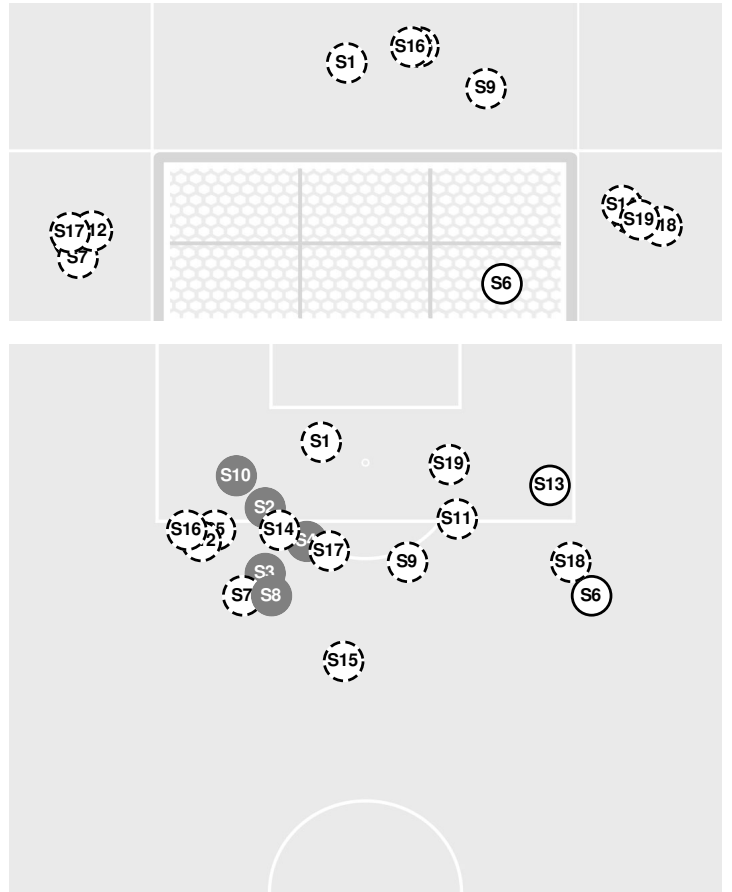

NORTH CAROLINA 0, PENN ST. 0

Official Soccer Shot Chart - Final
North Carolina vs Penn St.
 8/17/2023 Jeffrey Field, University Park, Pa.
 2023 Penn State Women's Soccer

Match Time: 7:00 PM
Match Duration: 02:42
Attendance: 3102

Officials: Tim DeJanovan, Ashley Smyda, Bennett Sheker, Cody Hack

Shots by Half Intervals	Nittany Lions	1st Half	2nd Half	
		Tar Heels	2	3

Shot Chart

NITTANY LIONS

TAR HEELS

Shot Off Target
 Shot On Target
 Blocked
 Goal / Own Goal

Shot Summary

Official Soccer Shot Chart - Final
North Carolina vs Penn St.
8/17/2023 Jeffrey Field, University Park, Pa.
2023 Penn State Women's Soccer

Match Time: 7:00 PM
Match Duration: 02:42
Attendance: 3102