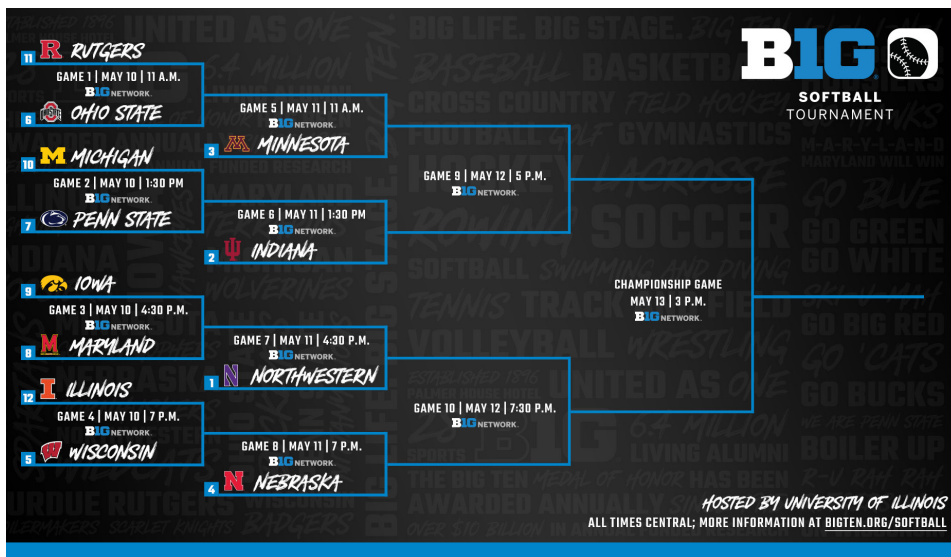

First RD at (7) Indiana L, 2-4

2022 (1-1) - East Lansing, Mich.

First RD vs. (10) Indiana W, 2-1 (8)
Quarterfinal vs. (2) Nebraska L, 1-3

2023 - Champaign, Ill.

First RD vs. (10) Michigan 5/10 - 2:30 p.m.

TOURNAMENT BRACKET

NOTES & HEADLINES

SOFTBALL OPENS 2023 POSTSEASON AT BIG TOURNAMENT

- » Penn State softball opens the 2023 postseason at the Big Ten Tournament this week, as the Nittany Lions head to Eichelberger Field on the campus of the University of Illinois. The seventh-seeded Blue & White open the tournament in the first round against 10th-seeded Michigan on Wednesday, May 10, with first pitch slated for 2:30 p.m. (ET).

PENN STATE'S BIG TOURNAMENT HISTORY

- » The Nittany Lions prepare for their 16th appearance in the Big Ten Tournament all-time and their second consecutive. PSU owns a 14-19 overall record in the event since its first appearance in the 1999 campaign, good enough for a .424 win percentage. Penn State booked its best finish at the Big Ten Tournament in 2000, 2002 and 2016, reaching the semifinal round of the event. The Nittany Lions booked their first postseason appearance in three years last season, advancing past Indiana in extra innings before falling to eventual-champion Nebraska in the quarterfinal round at Secchia Stadium in East Lansing, Michigan.