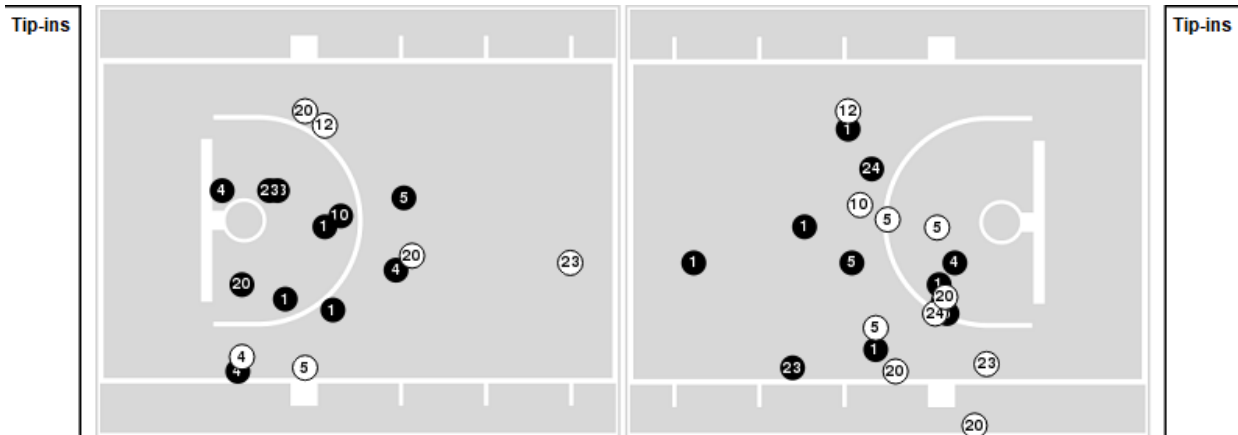

Officials: Tiara Cruse, Bruce Morris, Jeff Cross

Players => 0, 1, 2, 3, 4, 5, 10, 11, 12, 20, 22, 23, 24, 33FG Types=>AllResults=>All

Penn St.

All Field Goals

Blow Up Chart

● Made ○ Missed N - Player Number