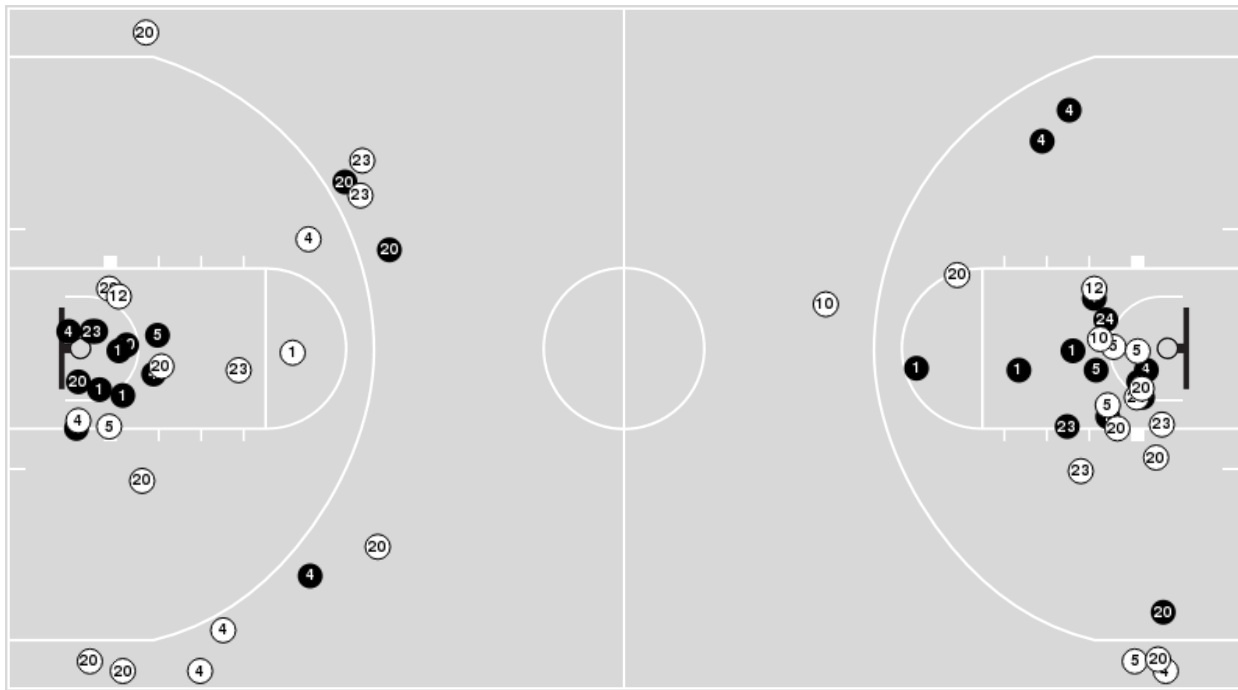

Officials: Tiara Cruse, Bruce Morris, Jeff Cross

Players => 0, 1, 2, 3, 4, 5, 10, 11, 12, 20, 22, 23, 24, 33FG Types=>AllResults=>All

Penn St.

All Field Goals