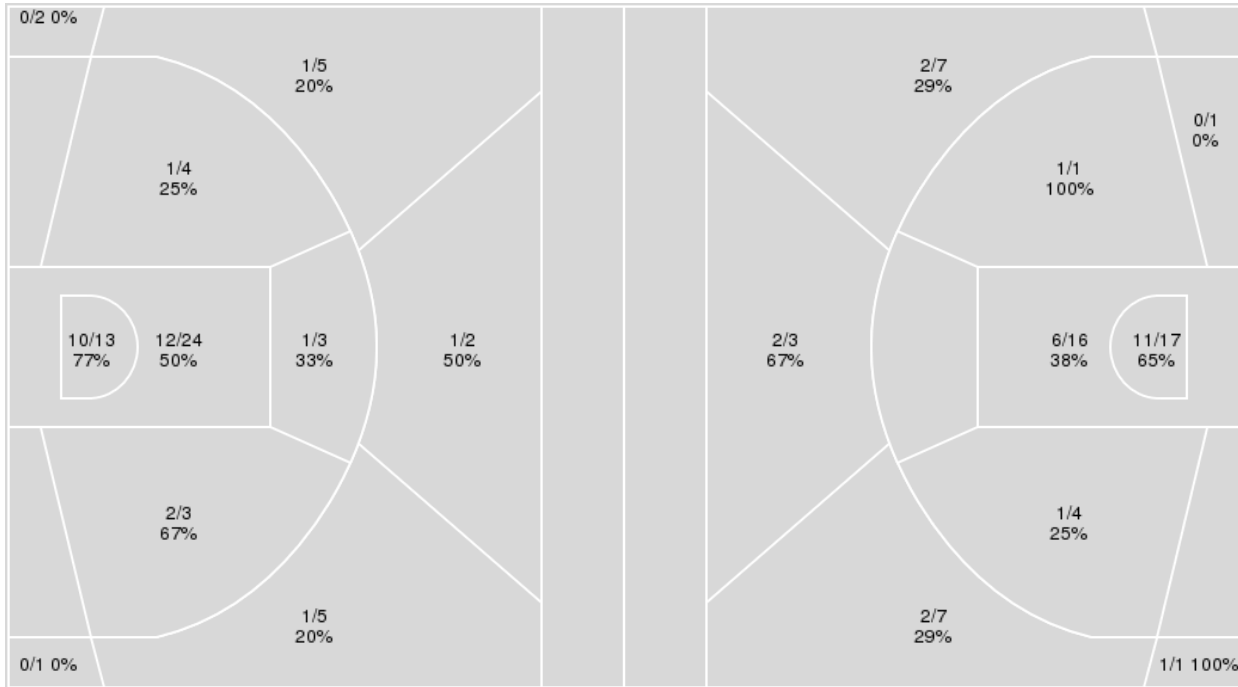

Officials: Tiara Cruse, Bruce Morris, Jeff Cross

{ Players => 0, 1, 2, 3, 4, 5, 10, 11, 12, 20, 22, 23, 24, 33; } FG Types
=> All; Results => All;

{ Players => 0, 2, 3, 4, 10, 11, 13, 15, 20, 21, 22, 23, 25, 33, 42; } FG
Types => All; Results => All;

Penn St.

Northwestern

Penn St.	M/A	%
Field Goals	29/62	47
2 Points	26/47	55
3 Points	3/15	20
Free Throws	13/18	72

Northwestern	M/A	%
Field Goals	26/57	46
2 Points	19/39	49
3 Points	7/18	39
Free Throws	5/7	71