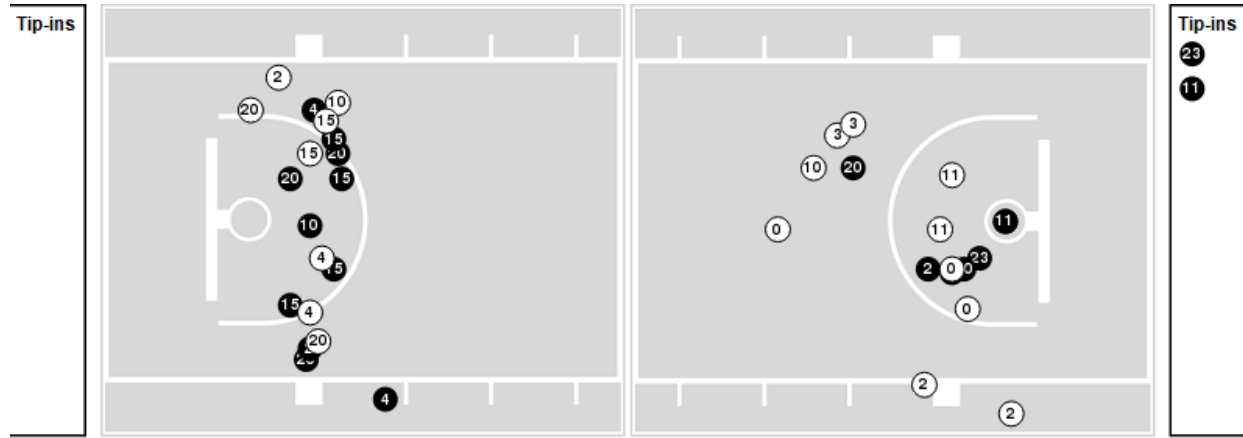

Officials: Tiara Cruse, Bruce Morris, Jeff Cross

Players => 0, 2, 3, 4, 10, 11, 13, 15, 20, 21, 22, 23, 25, 33, 42FG Types=>AllResults=>All

Northwestern

All Field Goals

Blow Up Chart

● Made ○ Missed N - Player Number