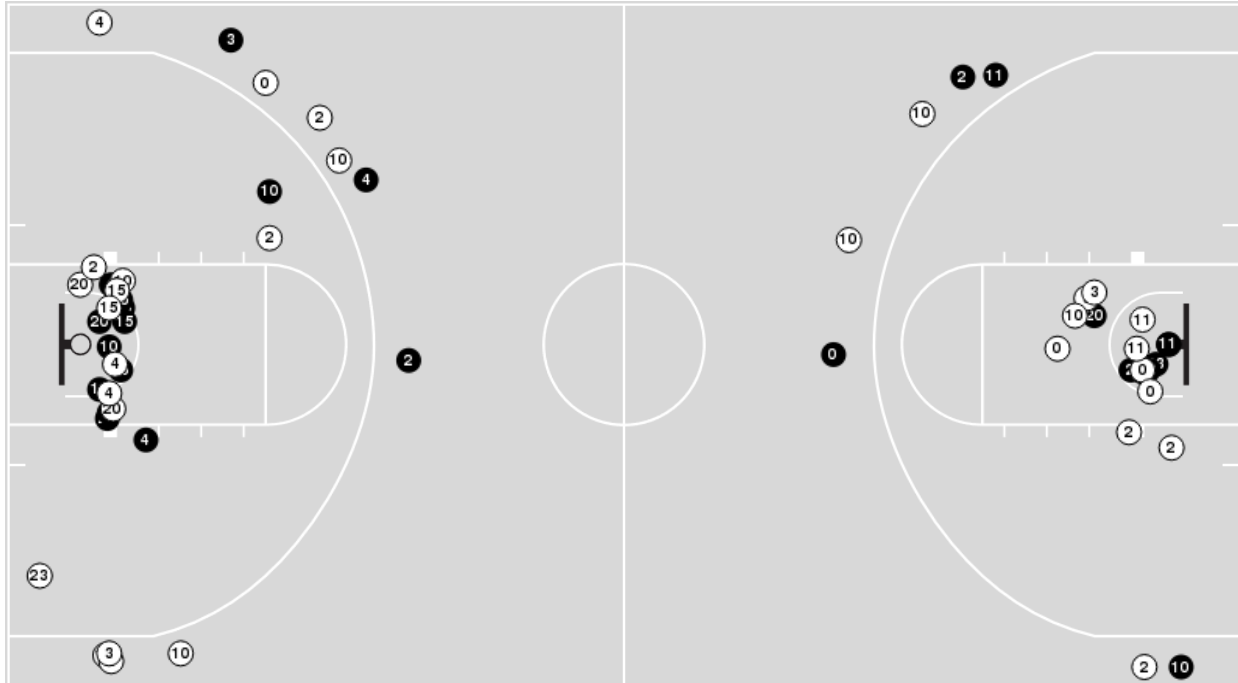

Officials: Tiara Cruse, Bruce Morris, Jeff Cross

Players => 0, 2, 3, 4, 10, 11, 13, 15, 20, 21, 22, 23, 25, 33, 42FG Types=>AllResults=>All

Northwestern

All Field Goals