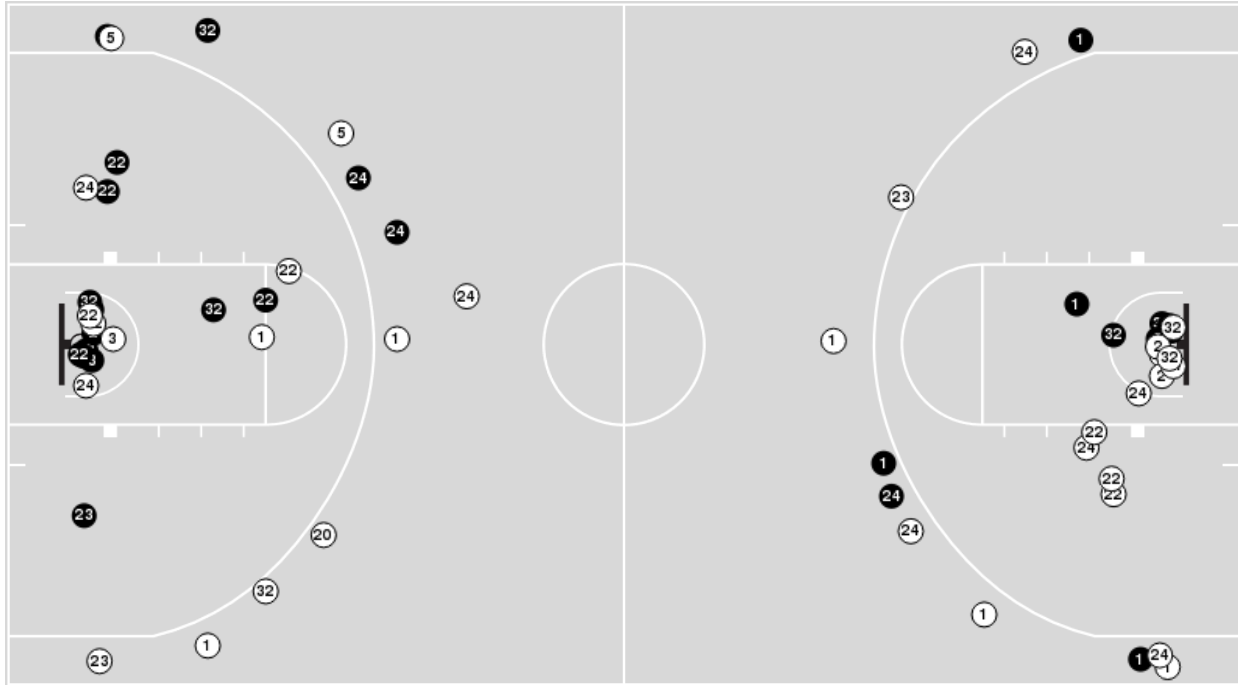

Players => AllFG Types=>AllResults=>All
Ohio St.

All Field Goals