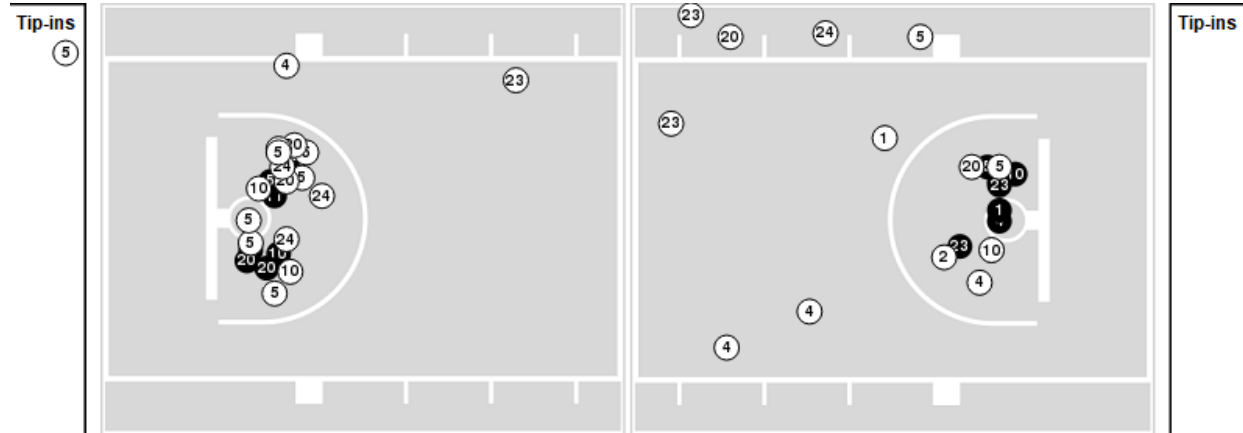

Blow Up Chart

● Made ○ Missed N - Player Number

Penn St.	M/A	%
Field Goals	20/64	31
2 Points	17/50	34
3 Points	3/14	21
Free Throws	12/19	63

Penn St.	M/A	%
Points in the Paint	34 (17 / 41)	41
Fast Break Points	13 (8/9)	89
Second Chance Points	12 (6/14)	43
Effective FG%	34