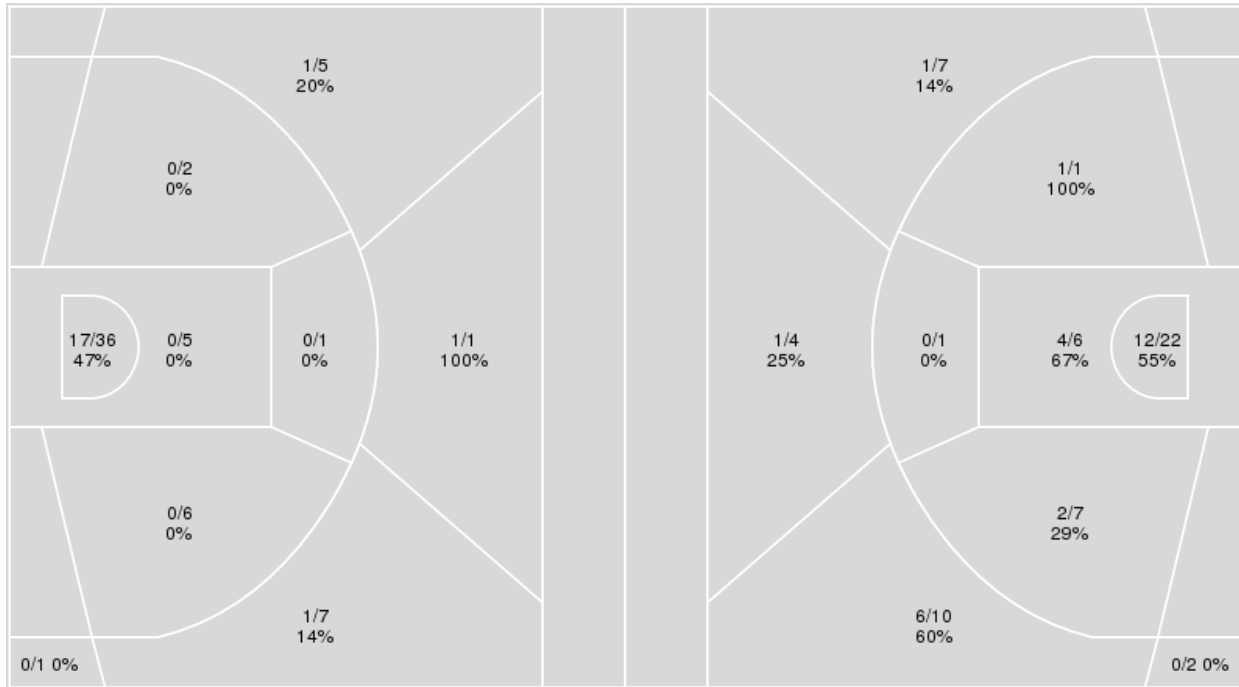

Officials: Tim Daley, Tiara Cruse, Kalei Enterline

{ Players => 0, 1, 2, 3, 4, 5, 10, 11, 12, 20, 22, 23, 24, 33; } FG Types => All; Results => All;

{ Players => All; } FG Types => All; Results => All;

Penn St.

Ohio St.

Penn St.	M/A	%
Field Goals	20/64	31
2 Points	17/50	34
3 Points	3/14	21
Free Throws	12/19	63

Ohio St.	M/A	%
Field Goals	27/60	45
2 Points	19/37	51
3 Points	8/23	35
Free Throws	5/9	56