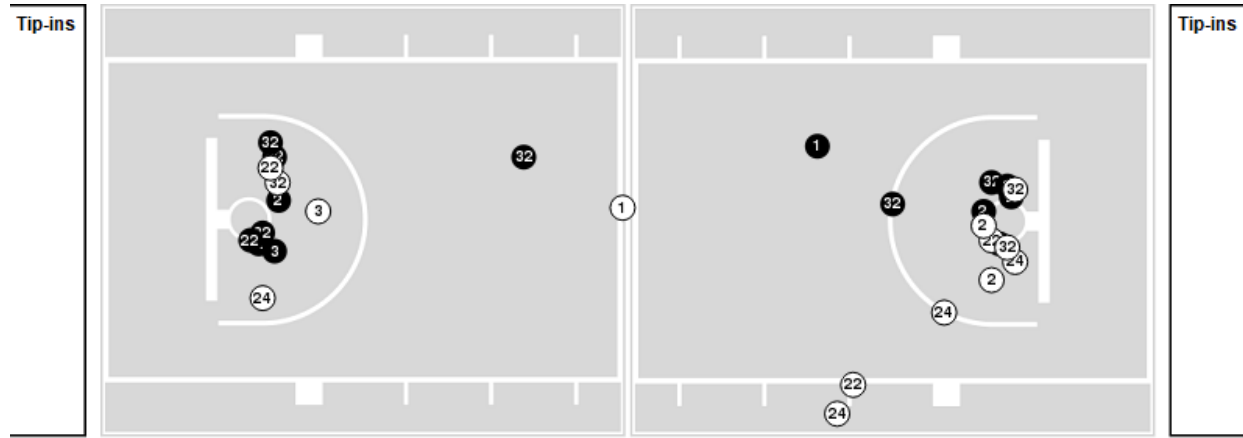

Blow Up Chart

● Made   ○ Missed   N - Player Number

Ohio St.	M/A	%
Field Goals	27/60	45
2 Points	19/37	51
3 Points	8/23	35
Free Throws	5/9	56

Ohio St.	M/A	%
Points in the Paint	32 (16 / 28)	57
Fast Break Points	11 (6/7)	86
Second Chance Points	9 (5/14)	36
Effective FG%	52