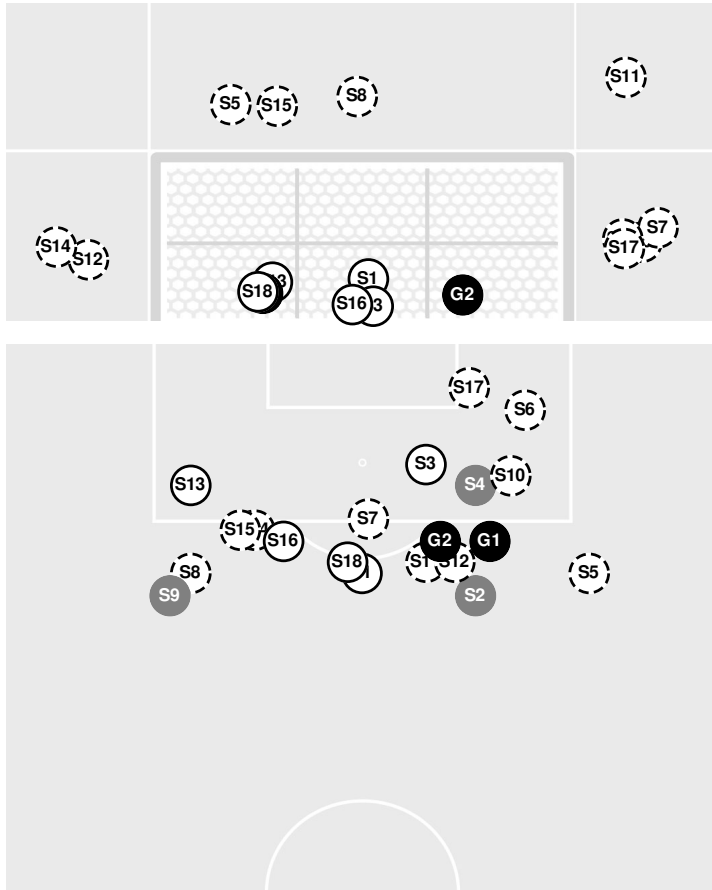

PENN ST. 1, CLEMSON 2

- 83:56 Nittany Lions substitution: Wolfe, Kaelyn for Raich, Julia.
- 83:56 Nittany Lions substitution: Borgen, Olivia for Lapi, Rowan.
- 86:45 Offside against Clemson.
- 89:13 Shot by Nittany Lions MacBean, Kaitlyn WIDE.
- 90:00 End of period [90:00].

PENN ST. 1, CLEMSON 2

Official Soccer Shot Chart - Final
Penn St. vs Clemson
 11/25/2023 Historic Riggs Field, Clemson
 2023-24 Women's Soccer

Match Time: 1:00 PM
Match Duration: 02:10
Attendance: 1472

Officials: Nicole Green, Justin Howard, Brian Marshall, Khadime Sabara

		1st Half	2nd Half
Shots by Half Intervals	Tigers	11	9
	Nittany Lions	8	4

Shot Chart

TIGERS

NITTANY LIONS

⊖ Shot Off Target ⊙ Shot On Target ⊙ Blocked ⊙ Goal / Own Goal

Shot Summary

Official Soccer Shot Chart - Final
Penn St. vs Clemson
 11/25/2023 Historic Riggs Field, Clemson
 2023-24 Women's Soccer