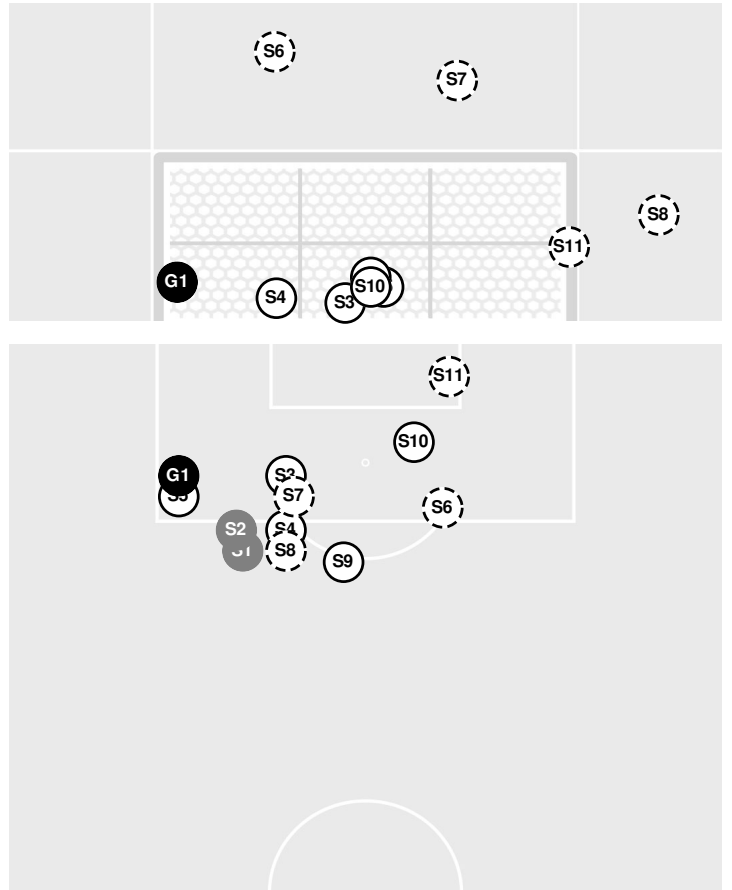

PENN ST. 1, CLEMSON 2

- 83:56 Nittany Lions substitution: Wolfe, Kaelyn for Raich, Julia.
- 83:56 Nittany Lions substitution: Borgen, Olivia for Lapi, Rowan.
- 86:45 Offside against Clemson.
- 89:13 Shot by Nittany Lions MacBean, Kaitlyn WIDE.
- 90:00 End of period [90:00].

PENN ST. 1, CLEMSON 2

Official Soccer Shot Chart - Final
Penn St. vs Clemson
 11/25/2023 Historic Riggs Field, Clemson
 2023-24 Women's Soccer

Match Time: 1:00 PM
Match Duration: 02:10
Attendance: 1472

Officials: Nicole Green, Justin Howard, Brian Marshall, Khadime Sabara

		1st Half	2nd Half
Shots by Half Intervals	Tigers	11	9
	Nittany Lions	8	4

Shot Chart

TIGERS

NITTANY LIONS

⊖ Shot Off Target ⊙ Shot On Target ⊙ Blocked ⊙ Goal / Own Goal

Shot Summary

Official Soccer Shot Chart - Final
Penn St. vs Clemson
 11/25/2023 Historic Riggs Field, Clemson
 2023-24 Women's Soccer