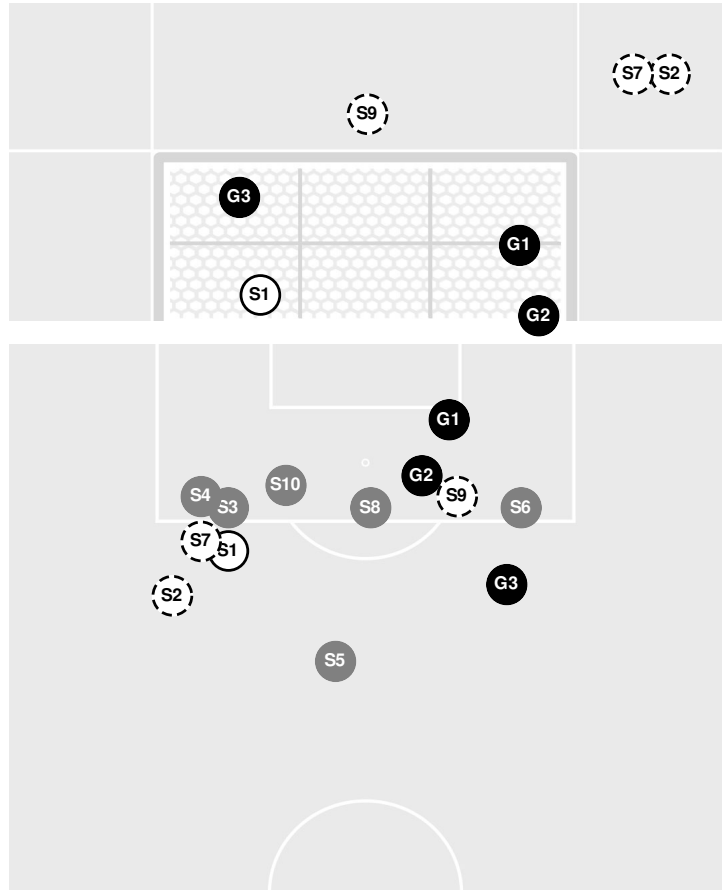

Shots by Half Intervals

Nittany Lions
Billikens

	1st Half	2nd Half	1st OT	2nd OT
Nittany Lions	10	12	2	0
Billikens	2	7	3	1

Shot Chart

NITTANY LIONS

BILLIKENS

Shot Off Target
 Shot On Target
 Blocked
 Goal / Own Goal