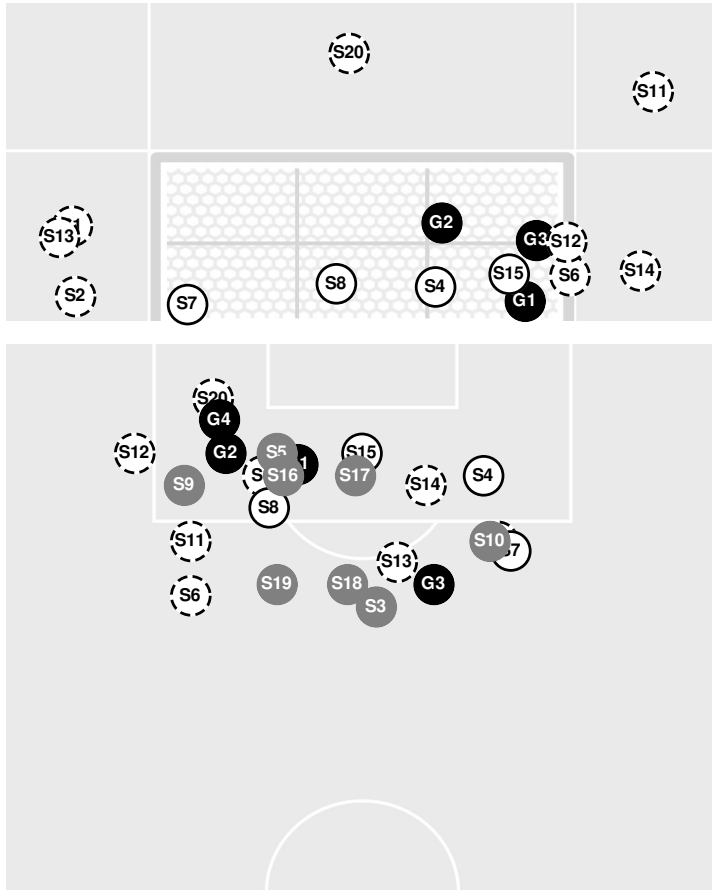

Shots by Half Intervals

Nittany Lions
Billikens

	1st Half	2nd Half	1st OT	2nd OT
Nittany Lions	10	12	2	0
Billikens	2	7	3	1

Shot Chart

NITTANY LIONS

BILLIKENS

Shot Off Target
 Shot On Target
 Blocked
 Goal / Own Goal