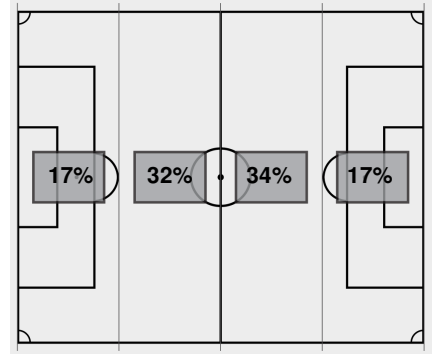

Stadium: Jeffrey Field

Officials: Referee: Danielle Chesky; Asst. Referee: Sharon Gingrich; Jeffrey Skinker; Alt. Official: Luis Diego Arroyo;

Offsides: Saint Louis 0, Penn St. 0.

Attacking Direction →

2	TOTAL SHOTS	10
2	SHOTS ON TARGET	5
3	SAVES	1
1	CORNERS	2
0	OFFSIDES	0
0	YELLOW CARDS	0
0	RED CARDS	0
37%	POSSESSION TOTAL	63%