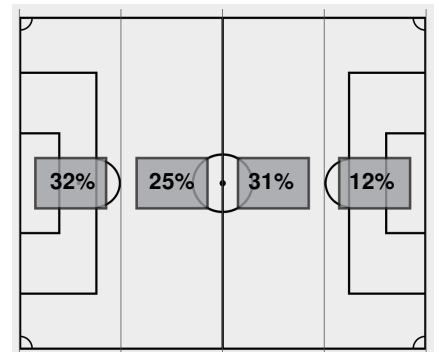

Attacking Direction →

2	TOTAL SHOTS	29
1	SHOTS ON TARGET	18
11	SAVES	1
2	CORNERS	6
0	OFFSIDES	2
0	YELLOW CARDS	0
0	RED CARDS	0
35%	POSSESSION TOTAL	65%

← Attacking Direction

Official's signature

Official Soccer Play by Play - First Half