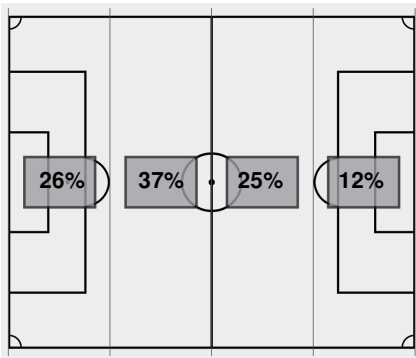

Official Soccer Box Score - First Half
Central Conn. St. vs Penn St.

11/10/2023 Jeffrey Field, University Park, Pa.
2023 NCAA Division I Women's Soccer Championship

Match Time: 6:00 PM
Match Duration: 01:56
Attendance: 889

Officials: Alla Stepanov, Taylor Bombalski, Elena Dauphinais, Magda Zwierzchowski

Scoring summary:

No.	Time	Team	Goal scorer	Assist	Description
1.	05:16	PSU	Payton Linnehan (6)	Kaelyn Wolfe Kaitlyn MacBean	
2.	08:20	PSU	Payton Linnehan (7)	Michela Agresti Cori Dyke	
3.	25:01	PSU	Payton Linnehan (8)	Kaitlyn MacBean	
4.	31:12	PSU	Mieke Schiemann (4)	Cori Dyke	
5.	35:15	PSU	Cori Dyke (5)	Penalty kick	

Cautions and ejections:

Stadium: Jeffrey Field

Officials: Referee: Alla Stepanov; Asst. Referee: Taylor Bombalski; Elena Dauphinais; Alt. Official: Magda Zwierzchowski;

Offsides: Central Conn. St. 0, Penn St. 0.

Attacking Direction →

1	TOTAL SHOTS	14
1	SHOTS ON TARGET	9
4	SAVES	1
0	CORNERS	4
0	OFFSIDES	0
0	YELLOW CARDS	0
0	RED CARDS	0
29%	POSSESSION TOTAL	71%