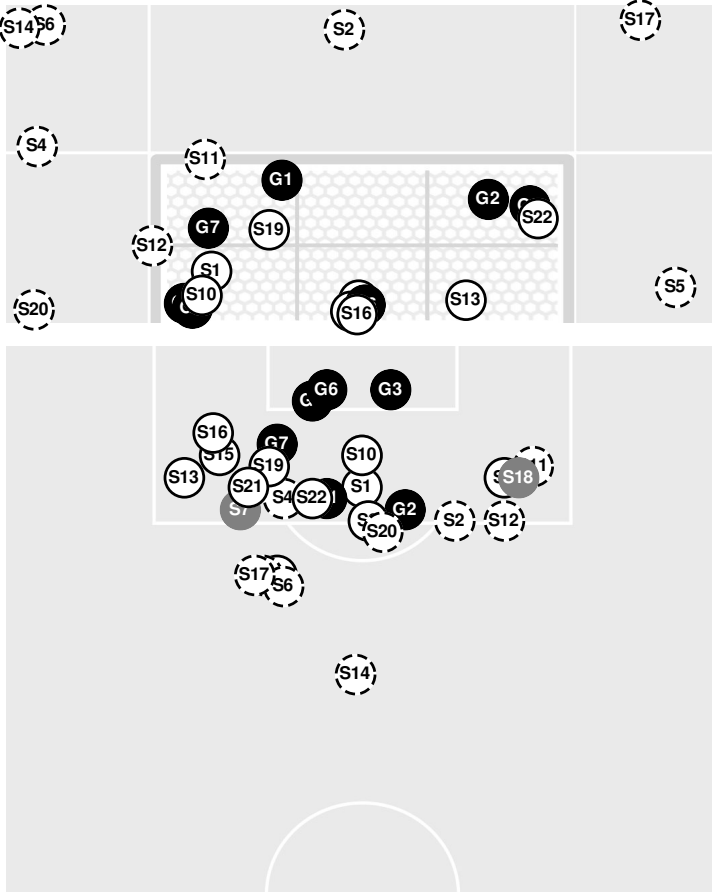

Match Duration: 01:56

Attendance: 889

Officials: Alla Stepanov, Taylor Bombalski, Elena Dauphinais, Magda Zwierzchowski

Shots by Half Intervals	Nittany Lions	1st Half	2nd Half
	Blue Devils	1	1

Shot Chart

NITTANY LIONS

BLUE DEVILS

S Shot Off Target
 S Shot On Target
 S Blocked
 G Goal / Own Goal

Shot Summary

Official Soccer Shot Chart - Final
Central Conn. St. vs Penn St.

11/10/2023 Jeffrey Field, University Park, Pa.
2023 NCAA Division I Women's Soccer Championship