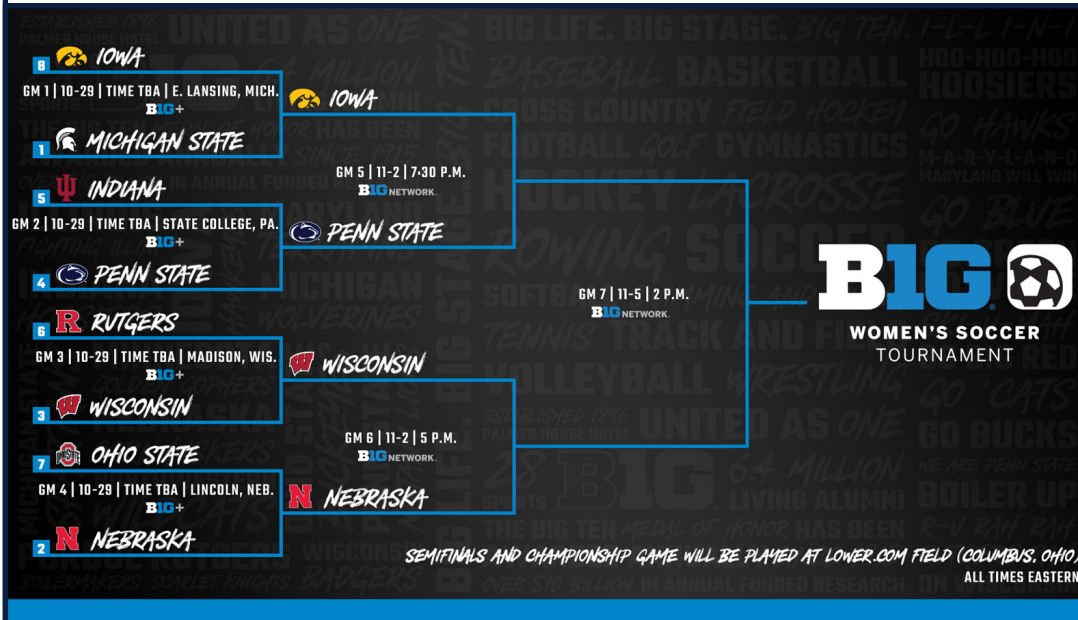

2023 BIG TEN WOMEN'S SOCCER TOURNAMENT

ABOUT LAST SEASON...

- The Penn State women's soccer team will look to defend its 2022 Big Ten Tournament Championship this weekend in the Buckeye state. The Nittany Lions secured their ninth Big Ten Tournament Championship last season at Lower.com Field in Columbus, Ohio, home of Major League Soccer's Columbus Crew.
- PSU finished the 2022 regular season with the No. 6 seed in the conference after a 5-3-2 league campaign a year ago. The Blue & White opened the tournament on the road for the second season in a row and squared off against third-seeded Wisconsin in Madison. After dispatching with the Badgers in a 1-0 result, PSU convincingly upset second-seeded Northwestern in a 2-0 contest before coming away with a thrilling 3-2 barn-burning win over top-seeded Michigan State to claim the crown.