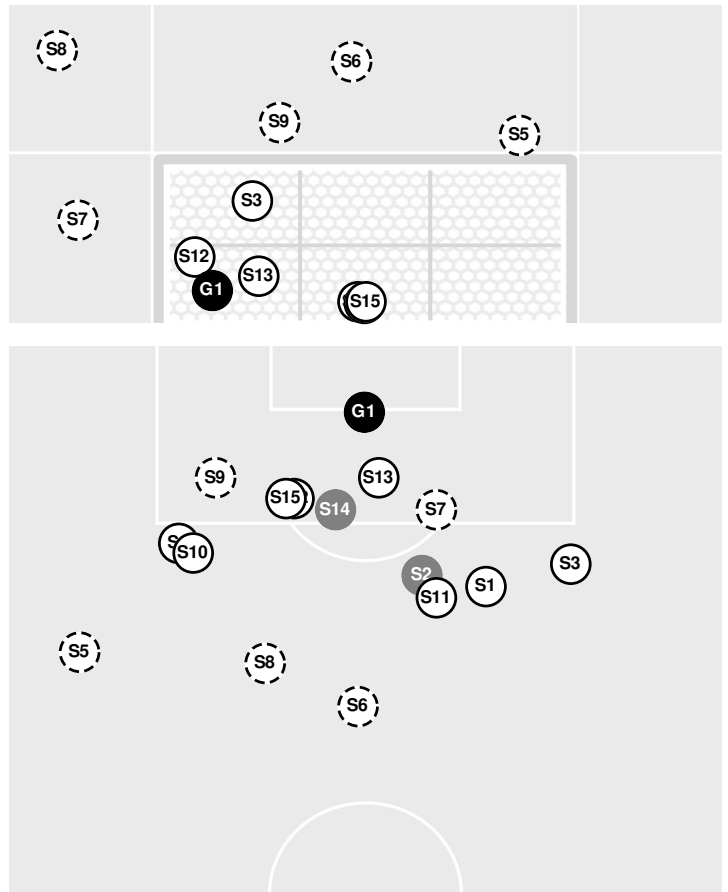

**WISCONSIN 1, PENN ST. 0**

- 82:19 Nittany Lions substitution: Gleason, Riley for Raich, Julia.
- 82:19 Nittany Lions substitution: Dyke, Cori for Agresti, Michela.
- 82:19 Nittany Lions substitution: Borgen, Olivia for White, Amelia.
- 82:19 Badgers substitution: Richters, Maia for Andringa, Dara.
- 82:36 Corner kick by Nittany Lions [82:36].
- 84:21 Foul on Wisconsin.
- 84:56 Nittany Lions substitution: Minnier, Ava for Gleason, Riley.
- 85:50 Foul on Wisconsin.
- 88:44 Foul on Wisconsin.
- 90:00 End of period [90:00].

**WISCONSIN 1, PENN ST. 0**

**Officials:** Lucas Feathers, Terrence Mull, Justin Hess, Kyle Petty

		1st Half	2nd Half
<b>Shots by Half Intervals</b>	Nittany Lions	1	12
	Badgers	7	9

**Shot Chart**

**NITTANY LIONS**

**BADGERS**

S Shot Off Target   
 S Shot On Target   
 S Blocked   
 G Goal / Own Goal

**Shot Summary**

Official Soccer Shot Chart - Final  
**Wisconsin vs Penn St.**  
10/22/2023 Jeffrey Field, University Park, Pa.  
2023 Penn State Women's Soccer

**Match Time:** 1:00 PM  
**Match Duration:** 01:52  
**Attendance:** 1301

**Officials:** Lucas Feathers, Terrence Mull, Justin Hess, Kyle Petty

**NITTANY LIONS**

No	Time	Player	Description
S1	26'	<b>32</b> , Natalie Wilson	
S2	54'	<b>3</b> , Olivia Damico	
S3	54'	<b>23</b> , Eva Alonso	Blocked
S4	55'	<b>33</b> , Olivia Borgen	Saved
S5	62'	<b>6</b> , Kate Wiesner	Saved
S6	62'	<b>24</b> , Elle Kershner	Saved
S7	67'	<b>33</b> , Olivia Borgen	Blocked
S8	69'	<b>7</b> , Amelia White	Saved
S9	72'	<b>10</b> , Cori Dyke	
S10	75'	<b>14</b> , Kaitlyn MacBean	Blocked
S11	76'	<b>20</b> , Michela Agresti	Saved
S12	80'	<b>25</b> , Mieke Schiemann	Blocked
S13	82'	<b>31</b> , Julia Raich	Blocked