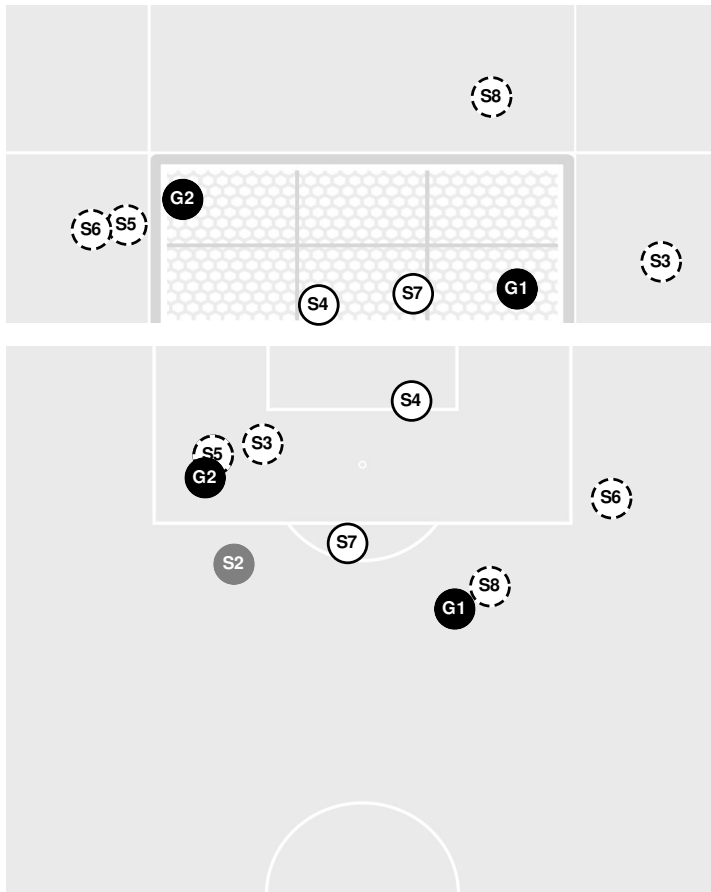

- 74:10 Foul on Indiana.
- 74:49 Shot by Nittany Lions Agresti, Michela, SAVE Gerstenberg, Jamie.
- 74:57 Corner kick by Nittany Lions [74:57].
- 75:29 Shot by Nittany Lions Damico, Olivia HIGH.
- 76:32 Foul on Indiana.
- 78:21 Corner kick by Nittany Lions [78:21].
- 79:21 Foul on Penn St..
- 80:29 GOAL by Nittany Lions Raich, Julia (FIRST GOAL), Assist by White, Amelia, goal number 3 for season.

INDIANA 0, PENN ST. 1

- 80:37 Hoosiers substitution: Webber, Paige for Akeel, Ava.
- 80:37 Hoosiers substitution: Kim, Natasha for Iler, Abbey.
- 80:37 Hoosiers substitution: Britt, Elle for Neighbors, Kennedy.
- 81:28 Nittany Lions substitution: MacBean, Kaitlyn for White, Amelia.
- 82:04 Nittany Lions substitution: Borgen, Olivia for Damico, Olivia.
- 84:31 Hoosiers substitution: Droner, Paige for Masur, Sydney.
- 84:50 Hoosiers substitution: Grzesiak, Marisa for Webber, Paige.
- 84:50 Hoosiers substitution: Sirdah, Sarah for Albert, Olivia.
- 86:39 Corner kick by Nittany Lions [86:39].
- 87:27 Corner kick by Nittany Lions [87:27].
- 90:00 End of period [90:00].

INDIANA 0, PENN ST. 1

Shots by Half Intervals		1st Half	2nd Half
Nittany Lions		4	6
Hoosiers		5	3

Shot Chart

NISSANY LIONS

HOOSIERS

⊖ Shot Off Target ⊙ Shot On Target ⊖ Blocked ⊙ Goal / Own Goal

Shot Summary

NISSANY LIONS

No	Time	Player	Description
S1	4'	14, Kaitlyn MacBean	Saved
S2	15'	33, Olivia Borgen	Blocked
G1	20'	6, Kate Wiesner	Goal
S3	31'	33, Olivia Borgen	Blocked
S4	50'	14, Kaitlyn MacBean	Saved
S5	52'	14, Kaitlyn MacBean	Blocked
S6	70'	7, Amelia White	Blocked
S7	75'	20, Michela Agresti	Saved
S8	76'	3, Olivia Damico	Blocked
G2	81'	31, Julia Raich	Goal