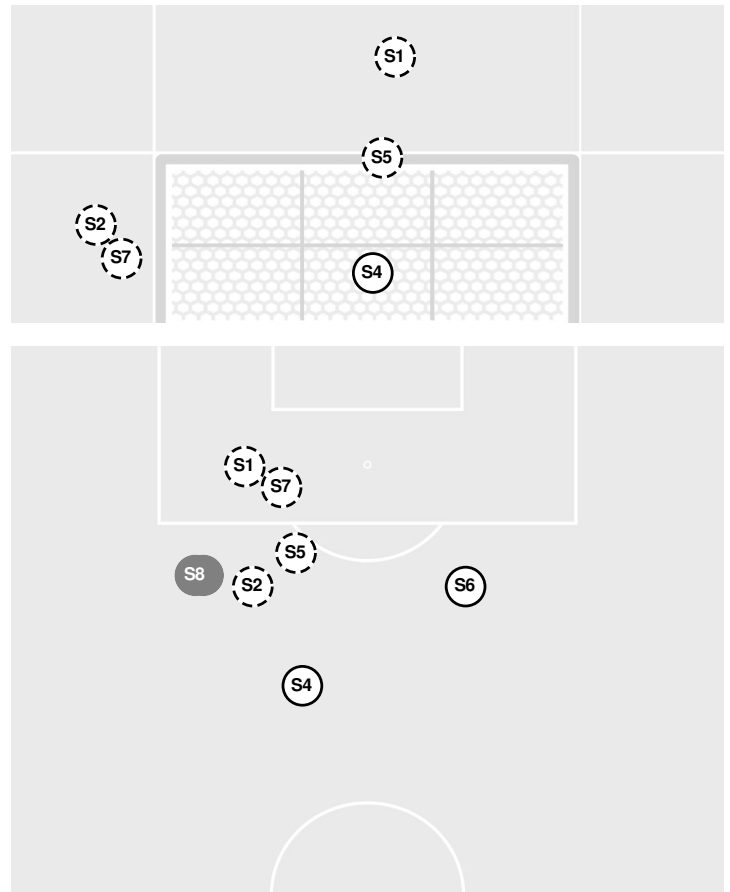

- 74:10 Foul on Indiana.
- 74:49 Shot by Nittany Lions Agresti, Michela, SAVE Gerstenberg, Jamie.
- 74:57 Corner kick by Nittany Lions [74:57].
- 75:29 Shot by Nittany Lions Damico, Olivia HIGH.
- 76:32 Foul on Indiana.
- 78:21 Corner kick by Nittany Lions [78:21].
- 79:21 Foul on Penn St..
- 80:29 GOAL by Nittany Lions Raich, Julia (FIRST GOAL), Assist by White, Amelia, goal number 3 for season.

INDIANA 0, PENN ST. 1

Shots by Half Intervals		1st Half	2nd Half
Nittany Lions		4	6
Hoosiers		5	3

Shot Chart

NISSANY LIONS

HOOSIERS

⊖ Shot Off Target ⊙ Shot On Target ⊖ Blocked ⊙ Goal / Own Goal

Shot Summary

NISSANY LIONS

No	Time	Player	Description
S1	4'	14, Kaitlyn MacBean	Saved
S2	15'	33, Olivia Borgen	Blocked
G1	20'	6, Kate Wiesner	Goal
S3	31'	33, Olivia Borgen	Blocked
S4	50'	14, Kaitlyn MacBean	Saved
S5	52'	14, Kaitlyn MacBean	Blocked
S6	70'	7, Amelia White	Blocked
S7	75'	20, Michela Agresti	Saved
S8	76'	3, Olivia Damico	Blocked
G2	81'	31, Julia Raich	Goal