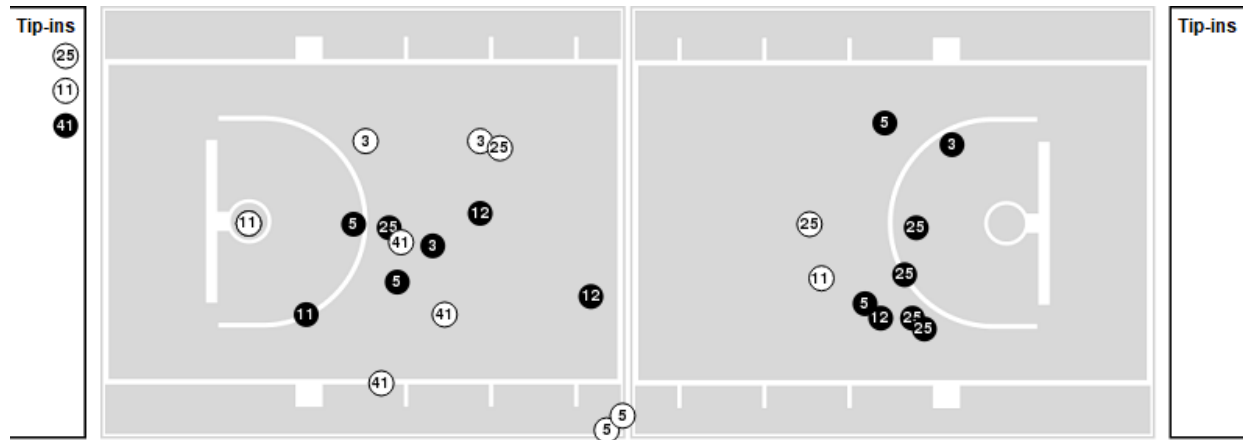

Officials: Felicia Grinter, Maggie Tieman, Kelsey Reynolds

Players => 2, 3, 4, 5, 10, 11, 12, 13, 14, 15, 20, 22, 24, 25, 30, 41, 44FG Types=>AllResults=>All

Wisconsin

All Field Goals

Blow Up Chart

● Made ○ Missed N - Player Number