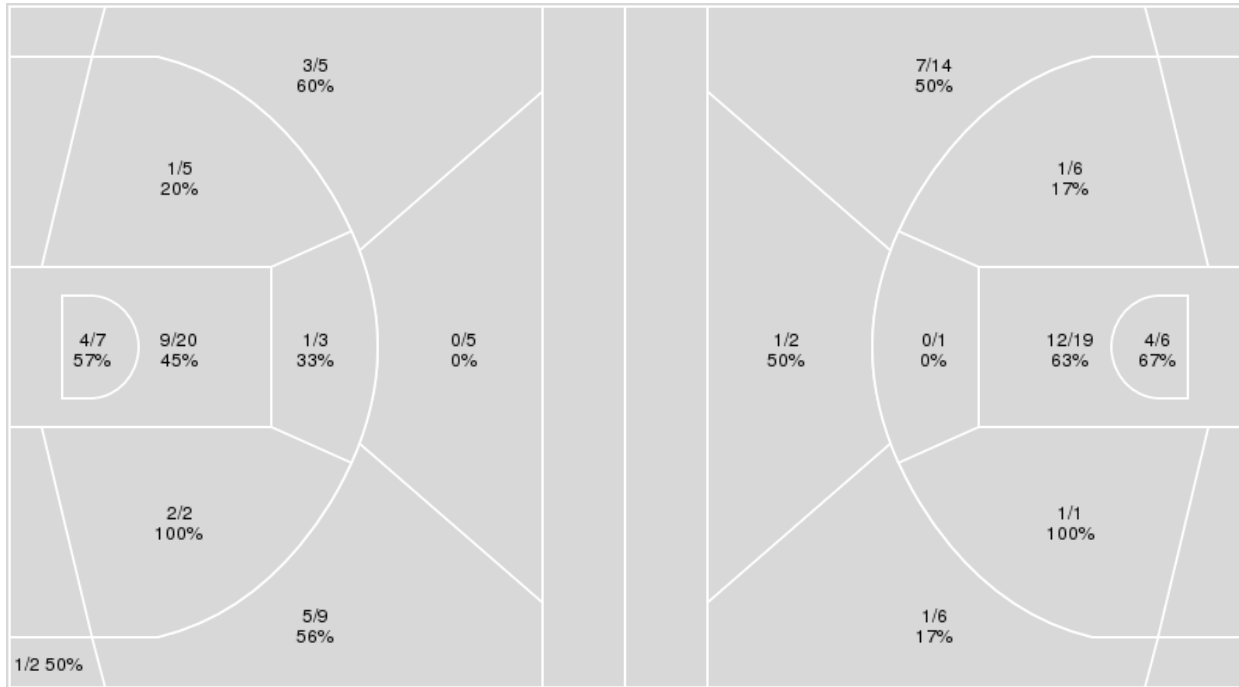

Officials: Felicia Grinter, Maggie Tieman, Kelsey Reynolds

{ Players => 0, 1, 2, 3, 4, 5, 10, 11, 12, 20, 22, 23, 24, 33; } FG Types
=> All; Results => All;

{ Players => 2, 3, 4, 5, 10, 11, 12, 13, 14, 15, 20, 22, 24, 25, 30, 41, 44;
} FG Types => All; Results => All;

Penn St.

Wisconsin

Penn St.	M/A	%
Field Goals	26/58	45
2 Points	17/37	46
3 Points	9/21	43
Free Throws	13/18	72

Wisconsin	M/A	%
Field Goals	27/55	49
2 Points	18/33	55
3 Points	9/22	41
Free Throws	6/6	100