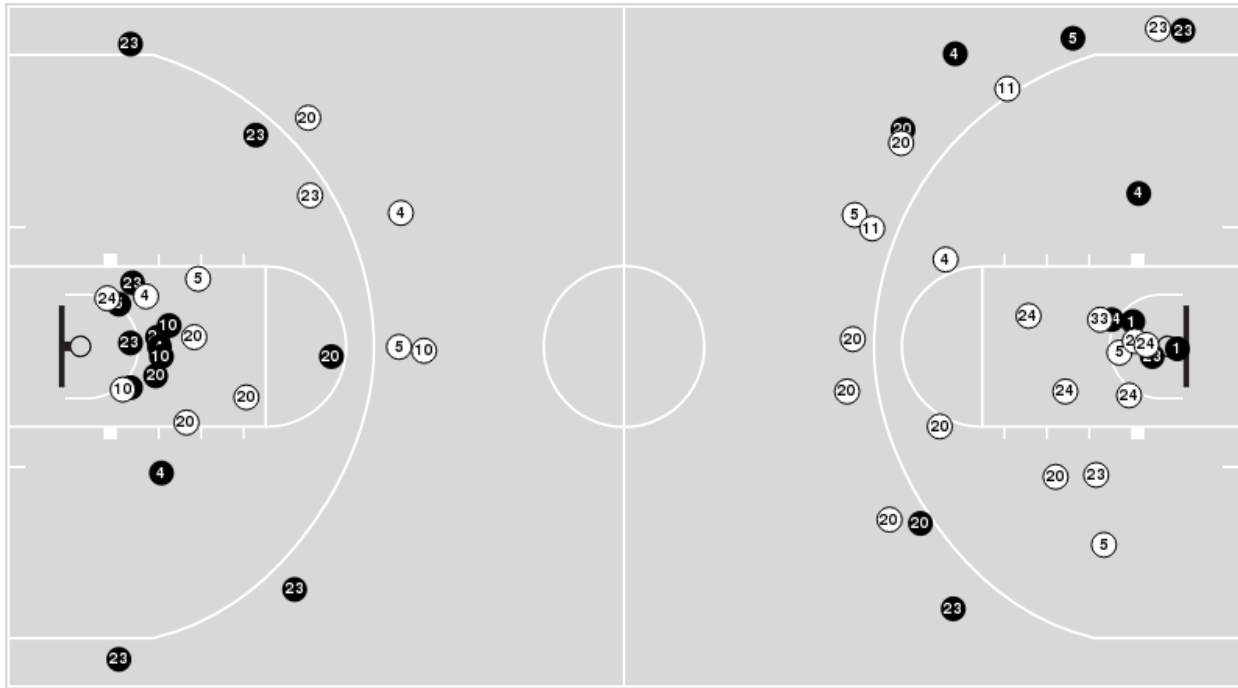

Officials: Felicia Grinter, Maggie Tieman, Kelsey Reynolds

Players => 0, 1, 2, 3, 4, 5, 10, 11, 12, 20, 22, 23, 24, 33FG Types=>AllResults=>All

Penn St.

All Field Goals