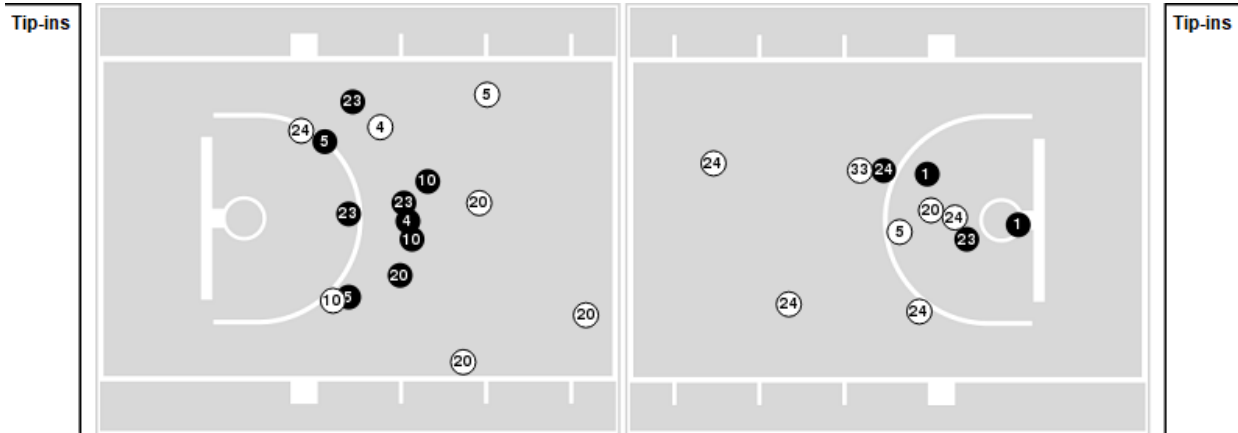

Officials: Felicia Grinter, Maggie Tieman, Kelsey Reynolds

Players => 0, 1, 2, 3, 4, 5, 10, 11, 12, 20, 22, 23, 24, 33FG Types=>AllResults=>All

Penn St.

All Field Goals

Blow Up Chart

● Made ○ Missed N - Player Number