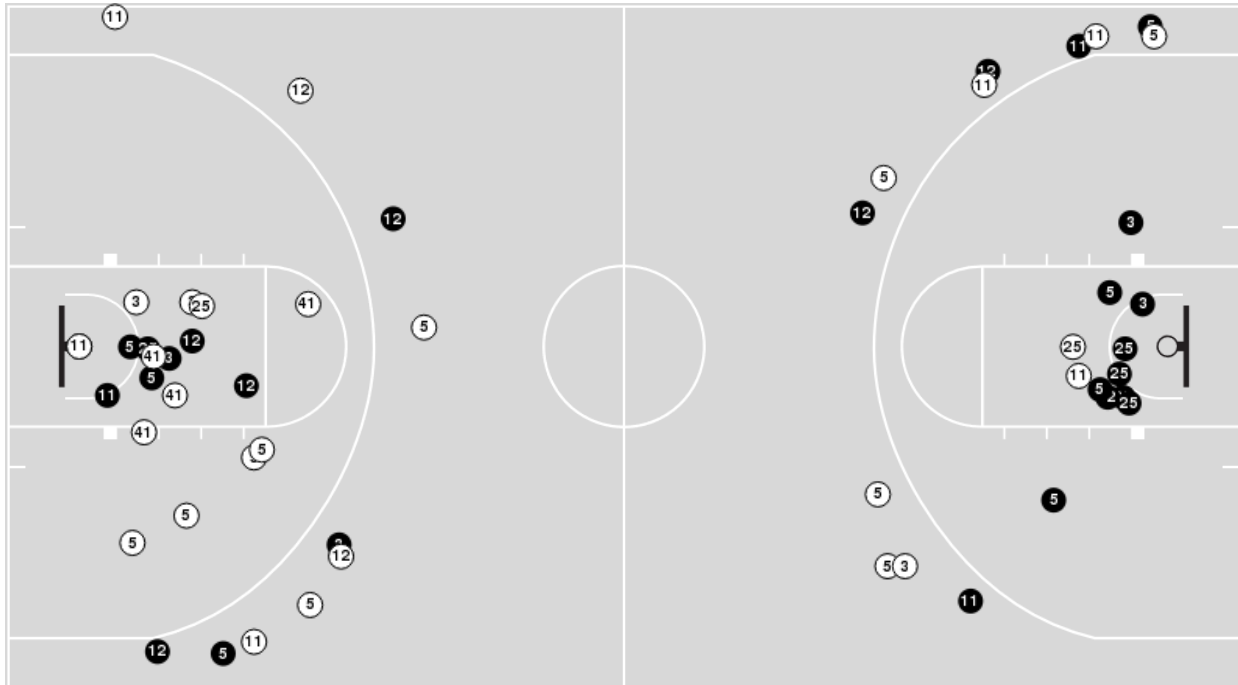

Officials: Felicia Grinter, Maggie Tieman, Kelsey Reynolds

Players => 2, 3, 4, 5, 10, 11, 12, 13, 14, 15, 20, 22, 24, 25, 30, 41, 44FG Types=>AllResults=>All

Wisconsin

All Field Goals