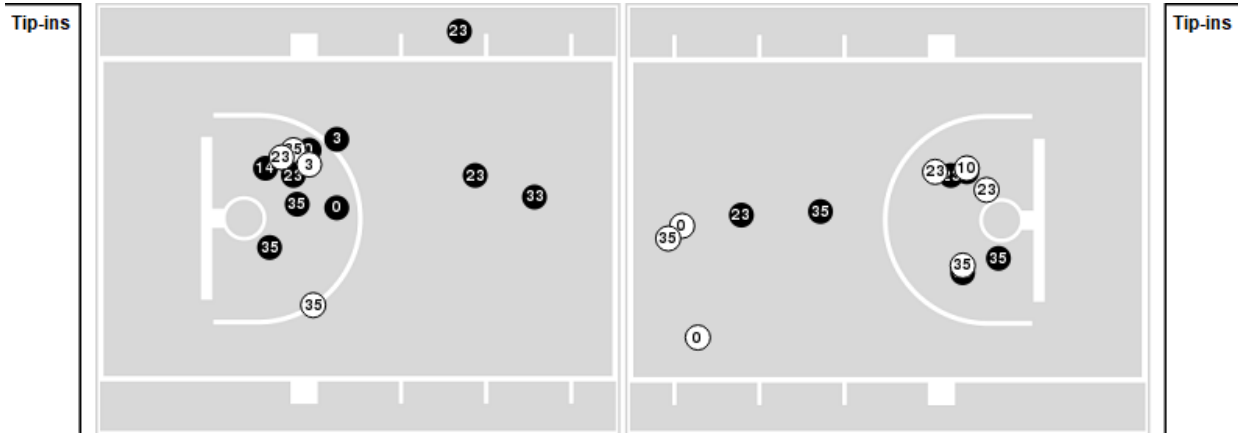

Blow Up Chart

● Made   ○ Missed   N - Player Number

Purdue	M/A	%
Field Goals	31/59	53
2 Points	26/43	60
3 Points	5/16	31
Free Throws	14/16	88

Purdue	M/A	%
Points in the Paint	32 (16 / 27)	59
Fast Break Points	6 (4/4)	100
Second Chance Points	15 (10/13)	77
Effective FG%	57