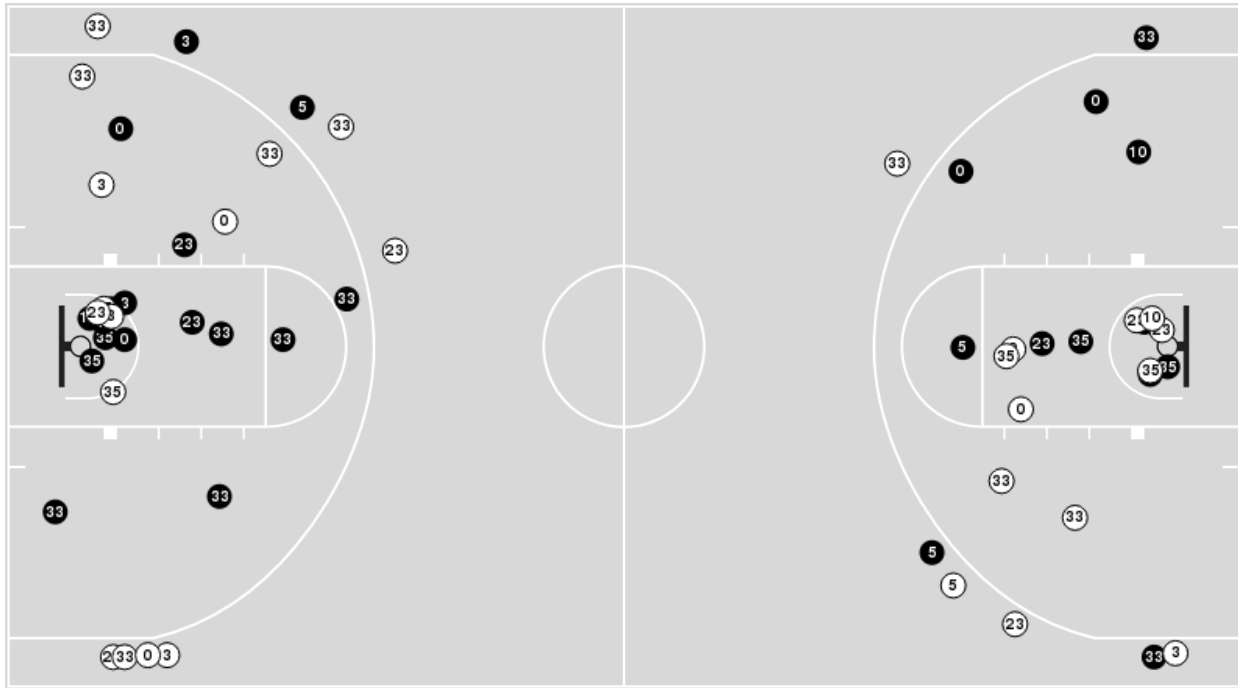

Penn St. at Purdue

Players => 0, 1, 2, 3, 4, 5, 10, 12, 13, 14, 23, 24, 30, 33, 35 FG Types=>AllResults=>All

Purdue

All Field Goals