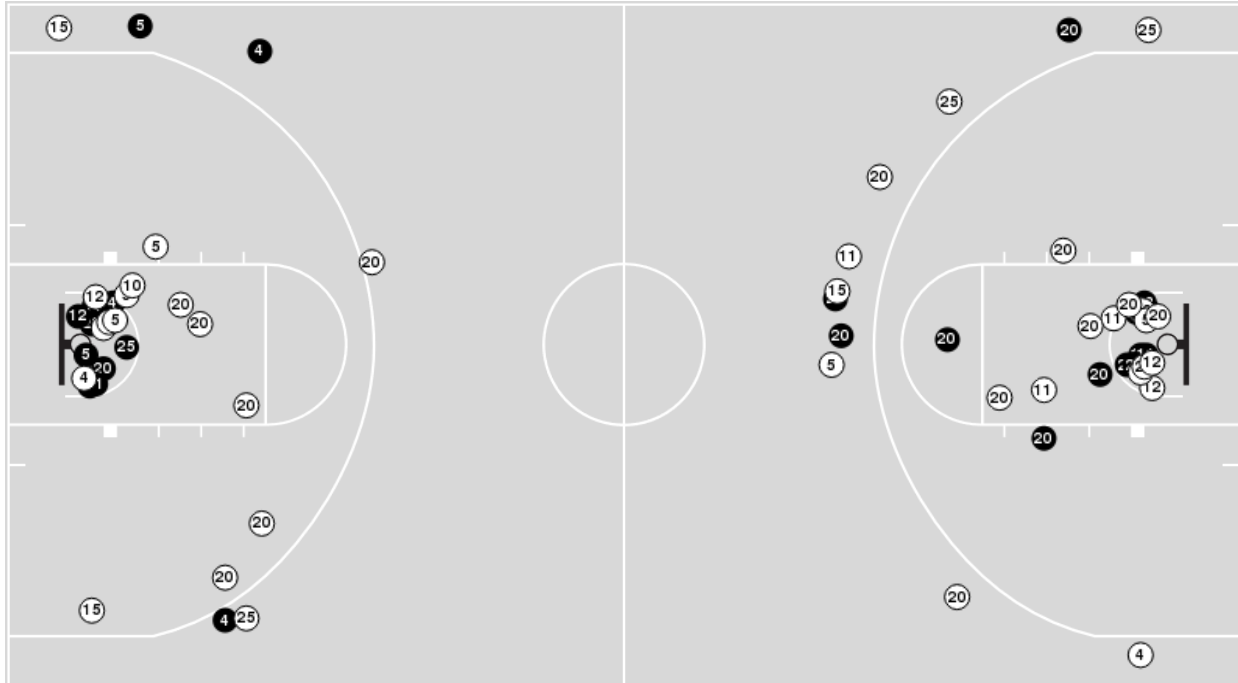

Players => 0, 1, 3, 4, 5, 10, 11, 12, 15, 20, 22, 23, 25FG Types=>AllResults=>All

Penn St.

All Field Goals