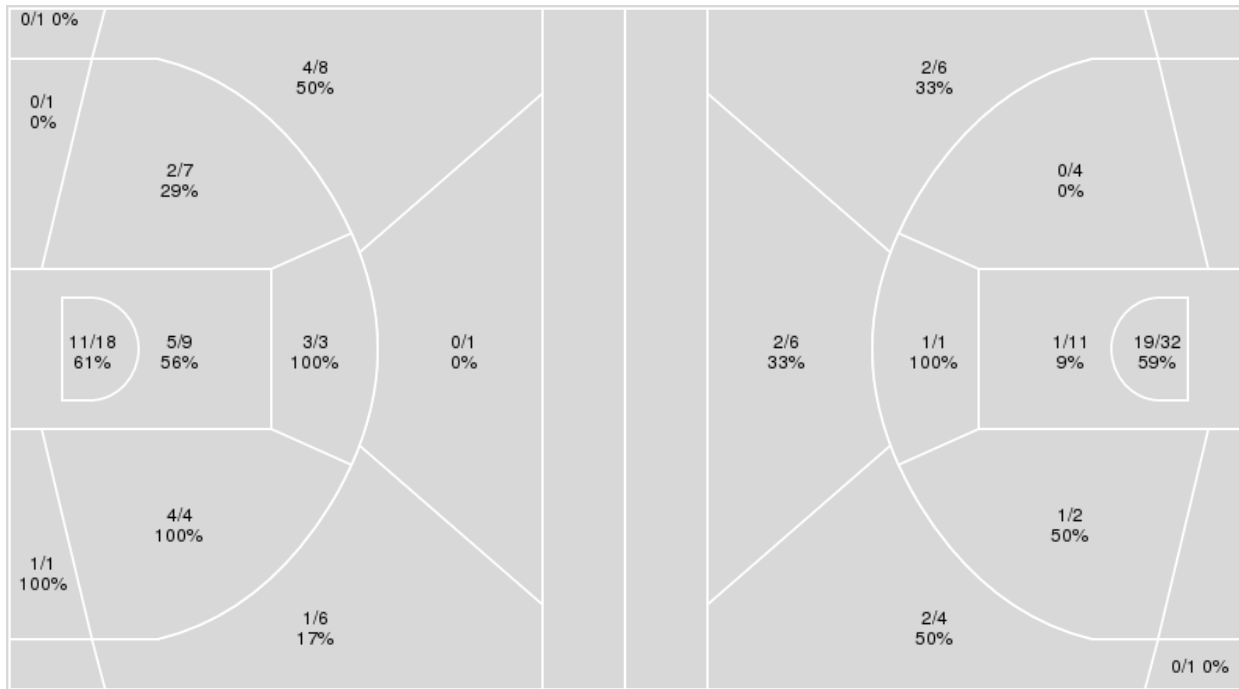

Penn St. at Purdue

02/09/22 Mackey Arena, West Lafayette
2021-22 Women's Basketball

Officials: Gina Cross, Mark Zentz, Beverly Roberts

{ Players => 0, 1, 2, 3, 4, 5, 10, 12, 13, 14, 23, 24, 30, 33, 35; } FG
Types => All; Results => All;

{ Players => 0, 1, 3, 4, 5, 10, 11, 12, 15, 20, 22, 23, 25; } FG Types =>
All; Results => All;

Purdue

Penn St.

Purdue	M/A	%
Field Goals	31/59	53
2 Points	26/43	60
3 Points	5/16	31
Free Throws	14/16	88

Penn St.	M/A	%
Field Goals	28/67	42
2 Points	22/50	44
3 Points	6/17	35
Free Throws	15/16	94