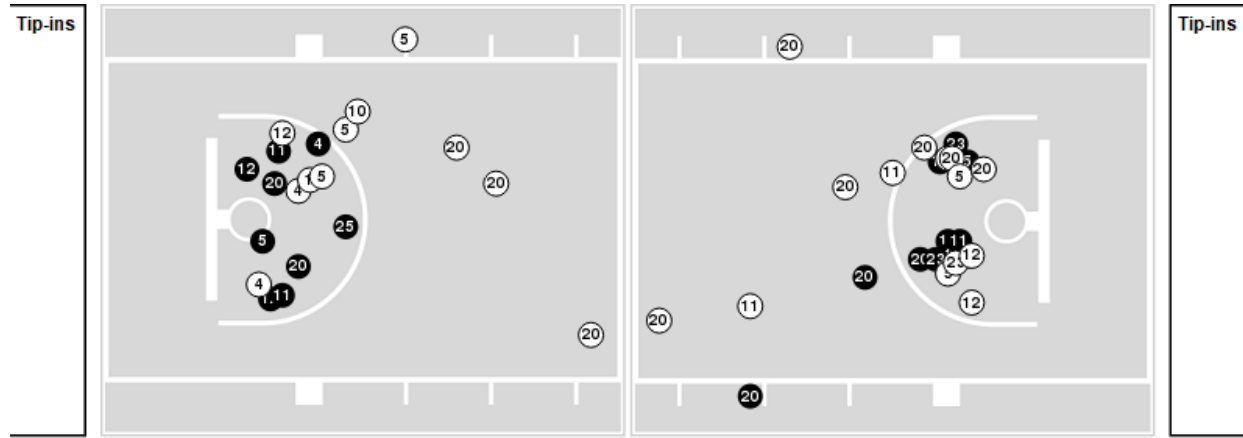

Blow Up Chart

● Made ○ Missed N - Player Number

Penn St.	M/A	%
Field Goals	28/67	42
2 Points	22/50	44
3 Points	6/17	35
Free Throws	15/16	94

Penn St.	M/A	%
Points in the Paint	40 (20 / 43)	47
Fast Break Points	14 (7/7)	100
Second Chance Points	8 (5/10)	50
Effective FG%	46