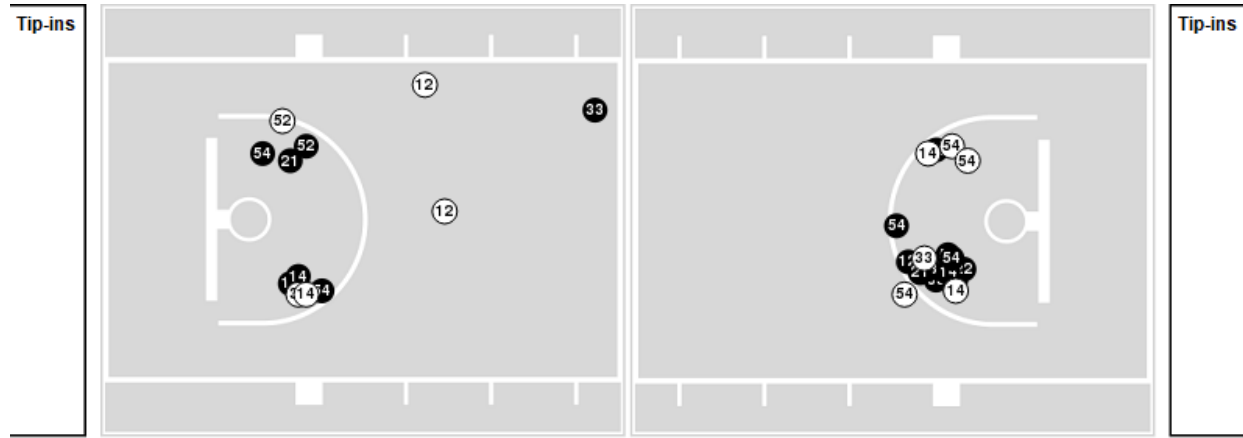

Officials: Gina Cross, Ify Seales, Brad Maxey

Players => 1, 3, 12, 14, 21, 22, 23, 24, 25, 32, 33, 34, 52, 54 FG Types=>All Results=>All

Indiana

All Field Goals

Blow Up Chart

● Made ○ Missed N - Player Number