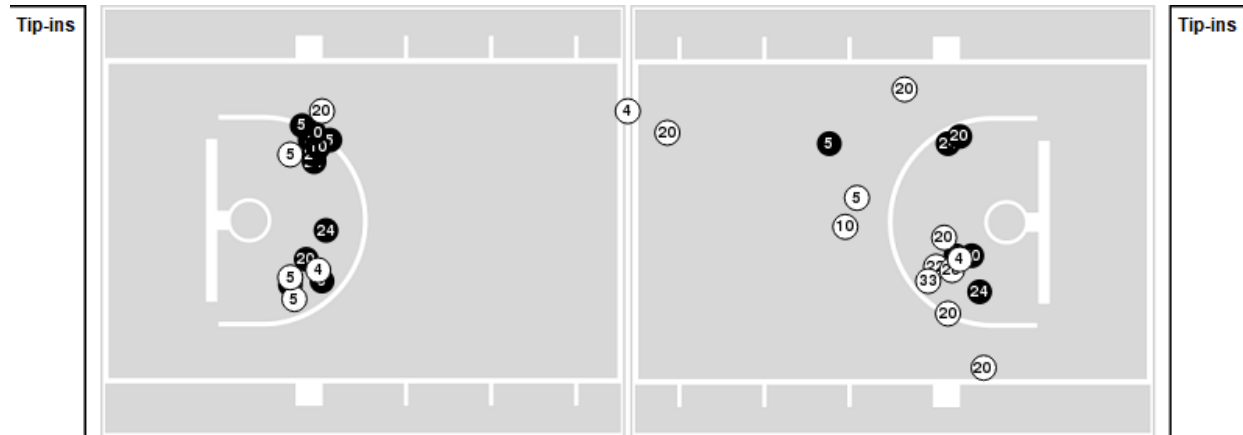

Blow Up Chart

● Made ○ Missed N - Player Number

Penn St.	M/A	%
Field Goals	23/64	36
2 Points	19/42	45
3 Points	4/22	18
Free Throws	8/12	67

Penn St.	M/A	%
Points in the Paint	34 (17 / 35)	49
Fast Break Points	11 (6/7)	86
Second Chance Points	9 (6/13)	46
Effective FG%	39