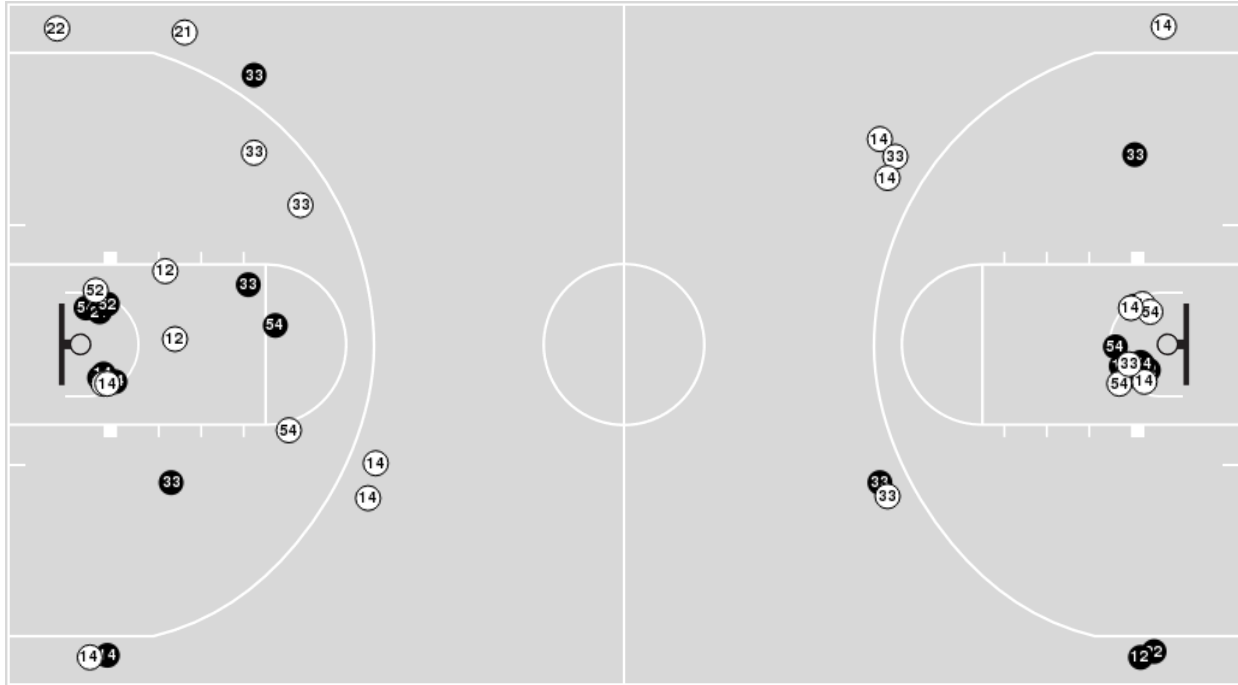

Officials: Gina Cross, Ify Seales, Brad Maxey

Players => 1, 3, 12, 14, 21, 22, 23, 24, 25, 32, 33, 34, 52, 54 FG Types=>All Results=>All

Indiana

All Field Goals