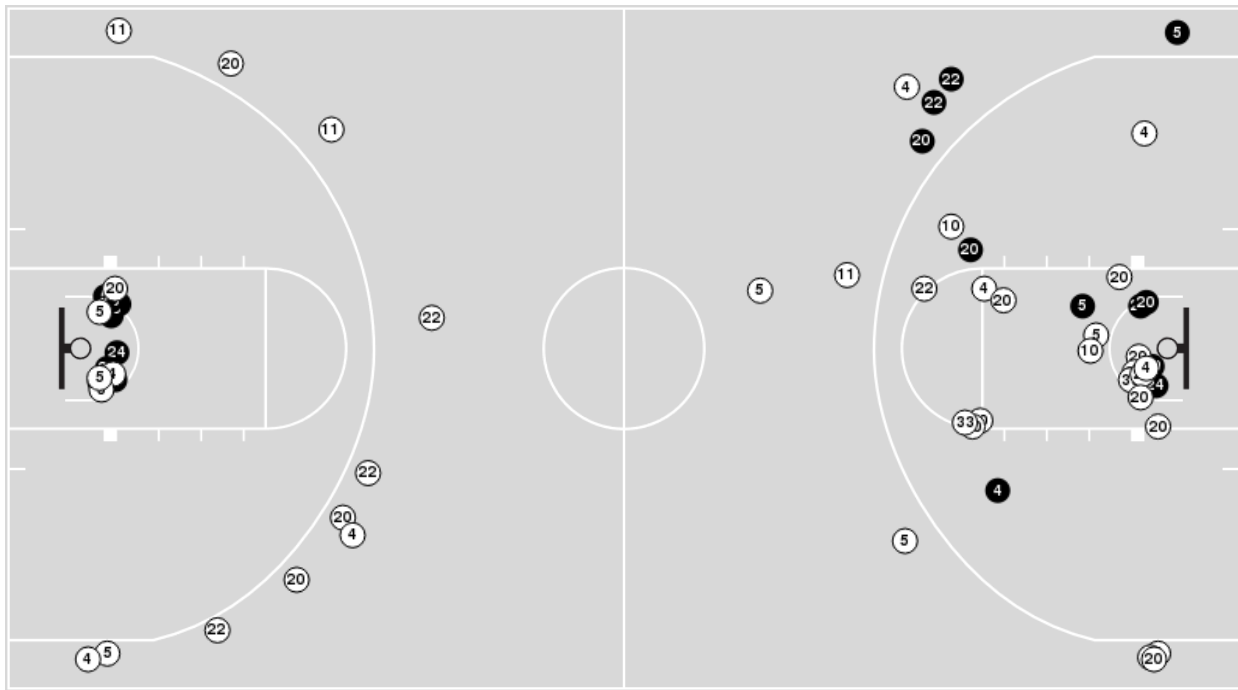

Officials: Gina Cross, Ify Seales, Brad Maxey

Players => 0, 1, 2, 3, 4, 5, 10, 11, 12, 20, 22, 23, 24, 33FG Types=>AllResults=>All

Penn St.

All Field Goals