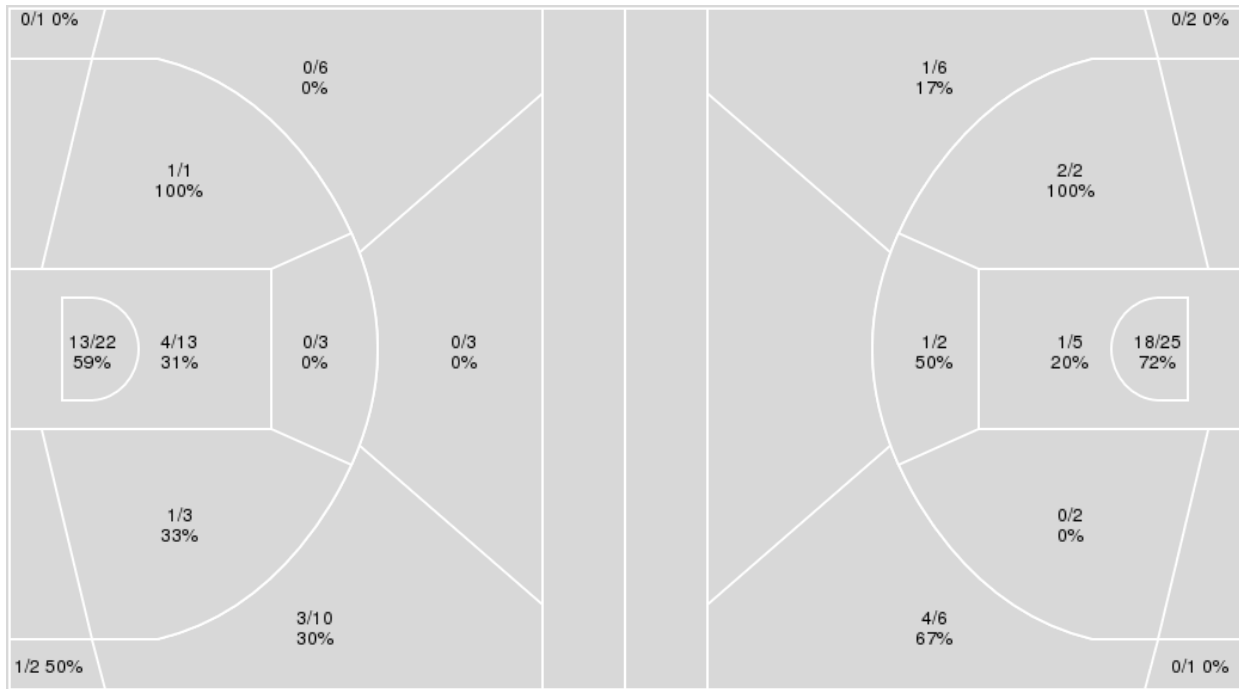

Officials: Gina Cross, Ify Seales, Brad Maxey

{ Players => 0, 1, 2, 3, 4, 5, 10, 11, 12, 20, 22, 23, 24, 33; } FG Types
=> All; Results => All;

{ Players => 1, 3, 12, 14, 21, 22, 23, 24, 25, 32, 33, 34, 52, 54; } FG
Types => All; Results => All;

Penn St.

Indiana

Penn St.	M/A	%
Field Goals	23/64	36
2 Points	19/42	45
3 Points	4/22	18
Free Throws	8/12	67

Indiana	M/A	%
Field Goals	27/51	53
2 Points	22/36	61
3 Points	5/15	33
Free Throws	8/9	89