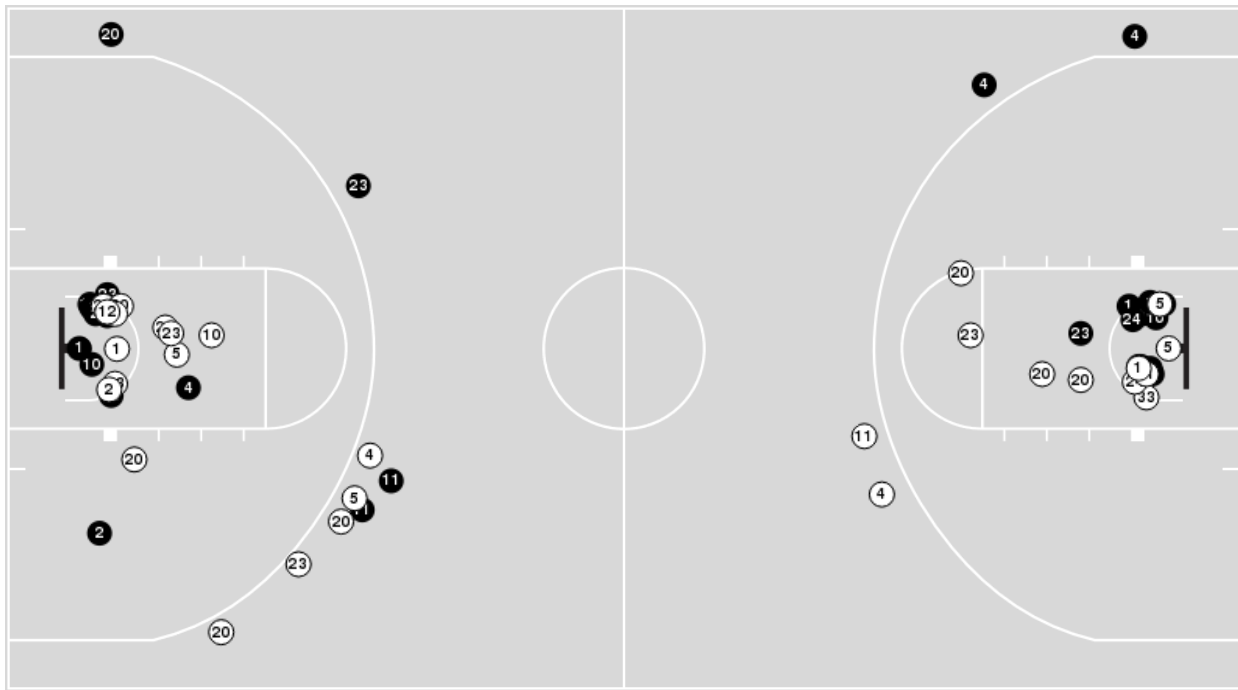

Officials: Frank Steratore, Tom Hallead, Kristie Watkins-Day

Players => 0, 1, 2, 3, 4, 5, 10, 11, 12, 20, 22, 23, 24, 33FG Types=>AllResults=>All

Penn St.

All Field Goals