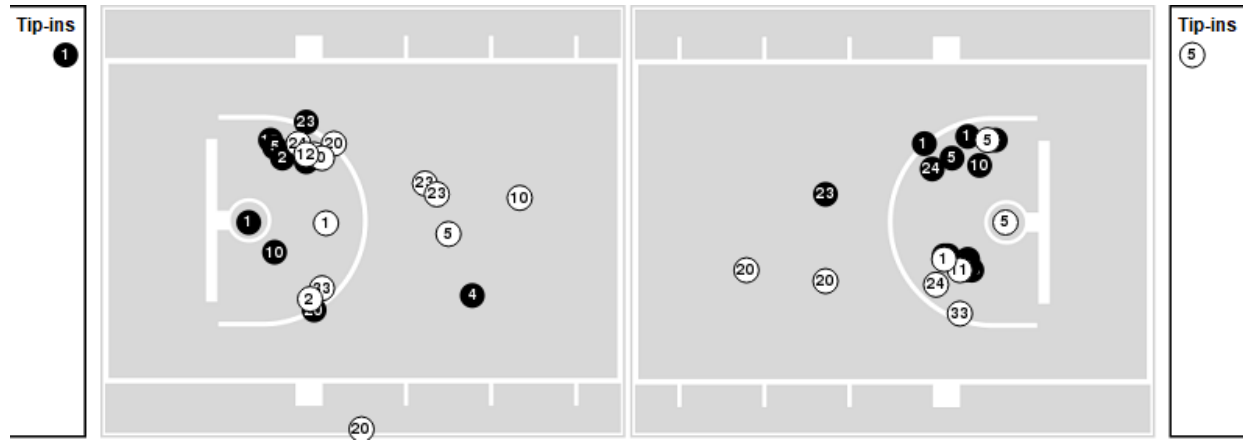

Blow Up Chart

● Made ○ Missed N - Player Number

Penn St.	M/A	%
Field Goals	30/60	50
2 Points	24/47	51
3 Points	6/13	46
Free Throws	13/16	81

Penn St.	M/A	%
Points in the Paint	46 (23 / 43)	53
Fast Break Points	28 (18/20)	90
Second Chance Points	12 (6/11)	55
Effective FG%	55