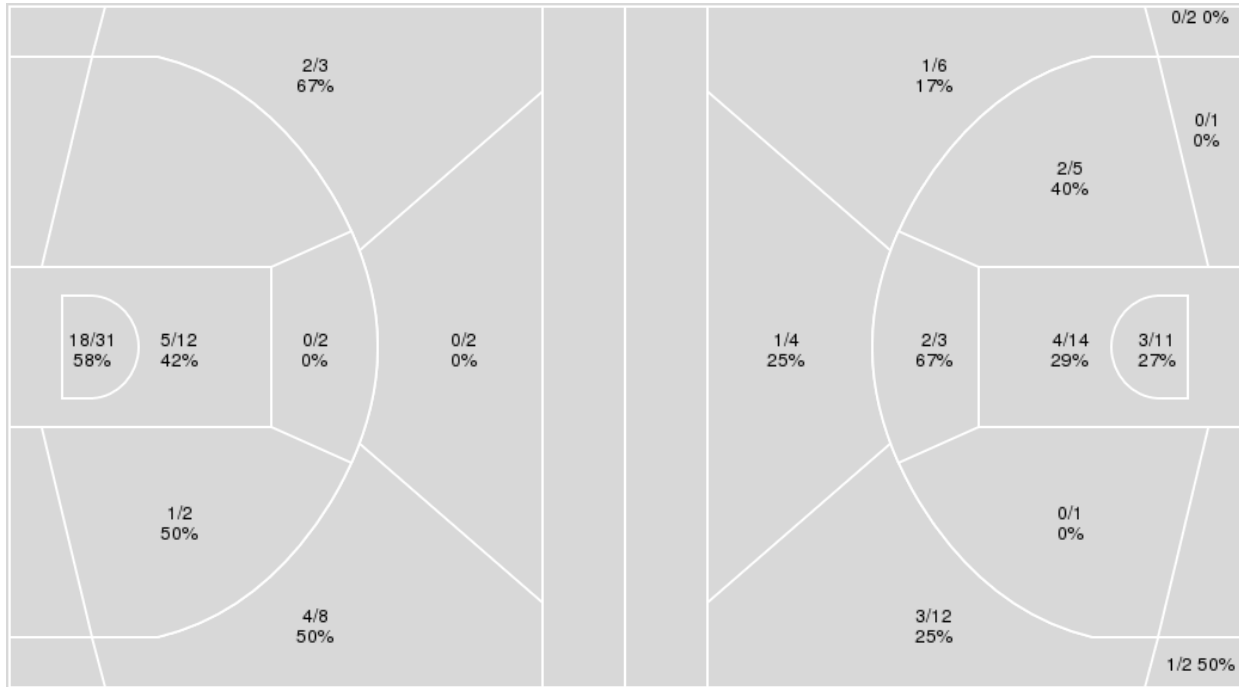

Officials: Frank Steratore, Tom Hallead, Kristie Watkins-Day

{ Players => 0, 1, 2, 3, 4, 5, 10, 11, 12, 20, 22, 23, 24, 33; } FG Types
=> All; Results => All;

{ Players => 2, 3, 4, 5, 10, 11, 12, 13, 20, 21, 22, 24, 25, 31, 33; } FG
Types => All; Results => All;

Penn St.

Cornell

Penn St.	M/A	%
Field Goals	30/60	50
2 Points	24/47	51
3 Points	6/13	46
Free Throws	13/16	81

Cornell	M/A	%
Field Goals	17/61	28
2 Points	11/35	31
3 Points	6/26	23
Free Throws	8/12	67