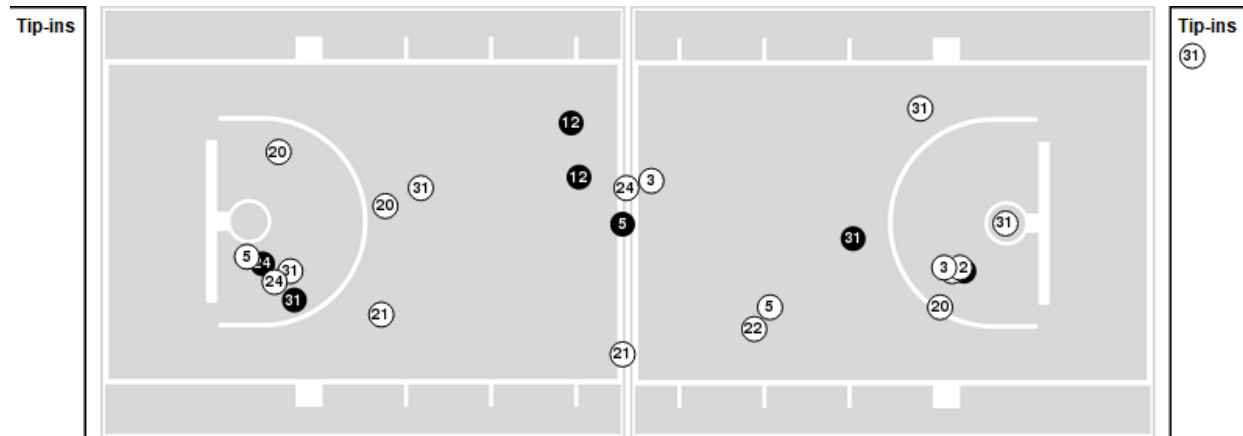

Blow Up Chart

● Made   ○ Missed   N - Player Number

Cornell	M/A	%
Field Goals	17/61	28
2 Points	11/35	31
3 Points	6/26	23
Free Throws	8/12	67

Cornell	M/A	%
Points in the Paint	14 (7 / 25)	28
Fast Break Points	12 (9/13)	69
Second Chance Points	13 (5/13)	38
Effective FG%	33