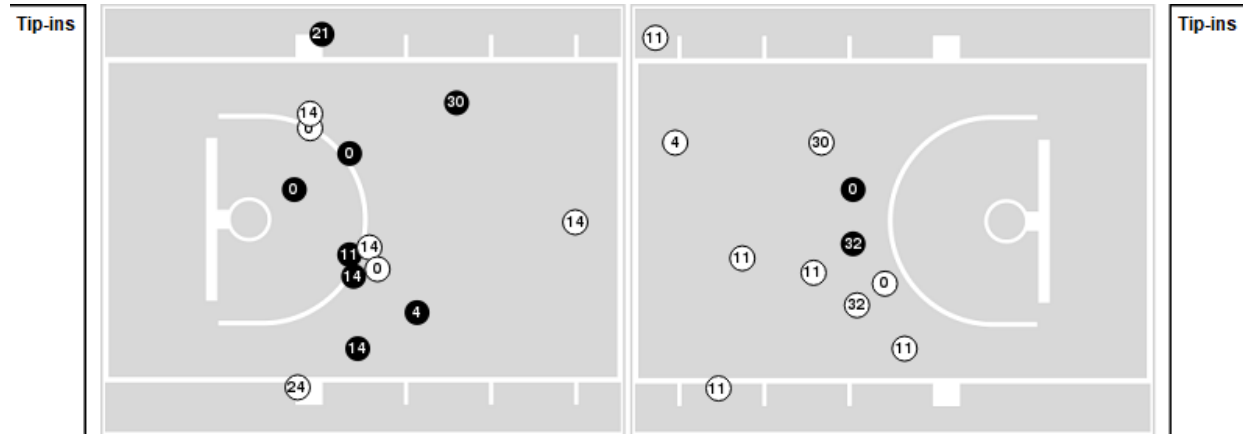

Blow Up Chart

● Made   ○ Missed   N - Player Number

West Virginia	M/A	%
Field Goals	19/53	36
2 Points	12/30	40
3 Points	7/23	30
Free Throws	12/14	86

West Virginia	M/A	%
Points in the Paint	18 (9 / 21)	43
Fast Break Points	9 (5/5)	100
Second Chance Points	3 (2/6)	33
Effective FG%	42