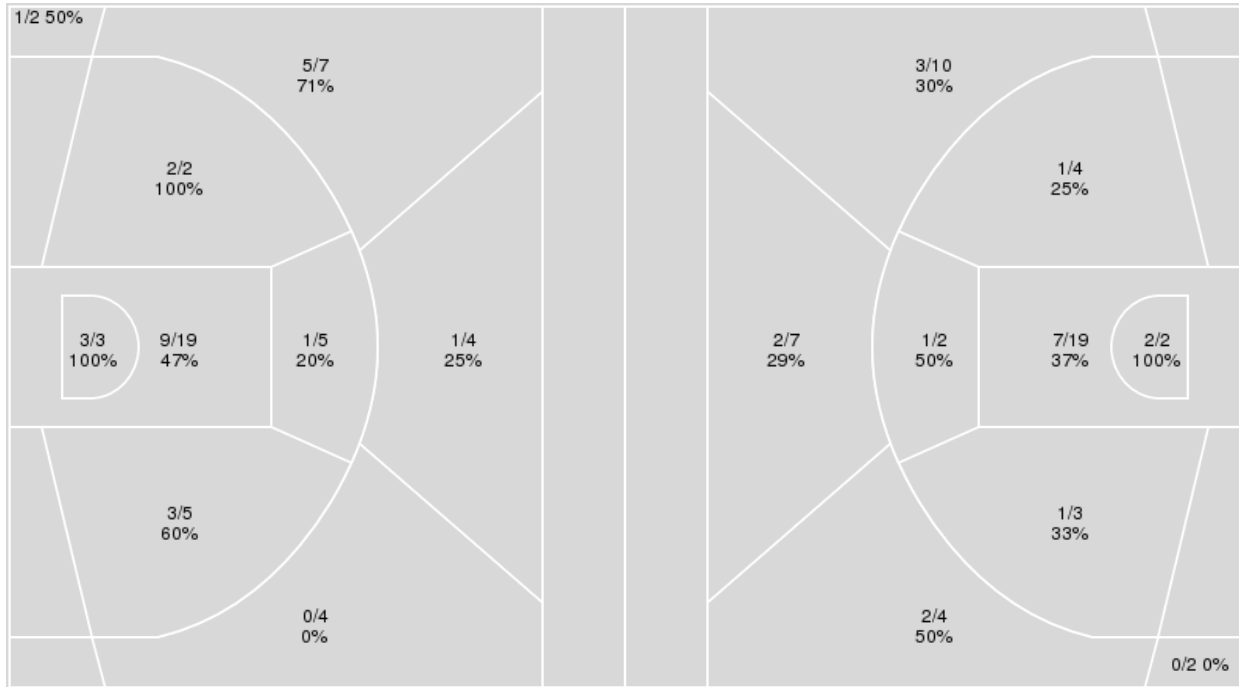

Officials: Nykeshia Thompson, Mark Resch, Dawn Marsh

{ Players => 0, 1, 2, 3, 4, 5, 10, 11, 12, 20, 22, 23, 24, 33; } FG Types => All; Results => All;

{ Players => All; } FG Types => All; Results => All;

Penn St.

West Virginia

Penn St.	M/A	%
Field Goals	25/51	49
2 Points	18/34	53
3 Points	7/17	41
Free Throws	12/19	63

West Virginia	M/A	%
Field Goals	19/53	36
2 Points	12/30	40
3 Points	7/23	30
Free Throws	12/14	86