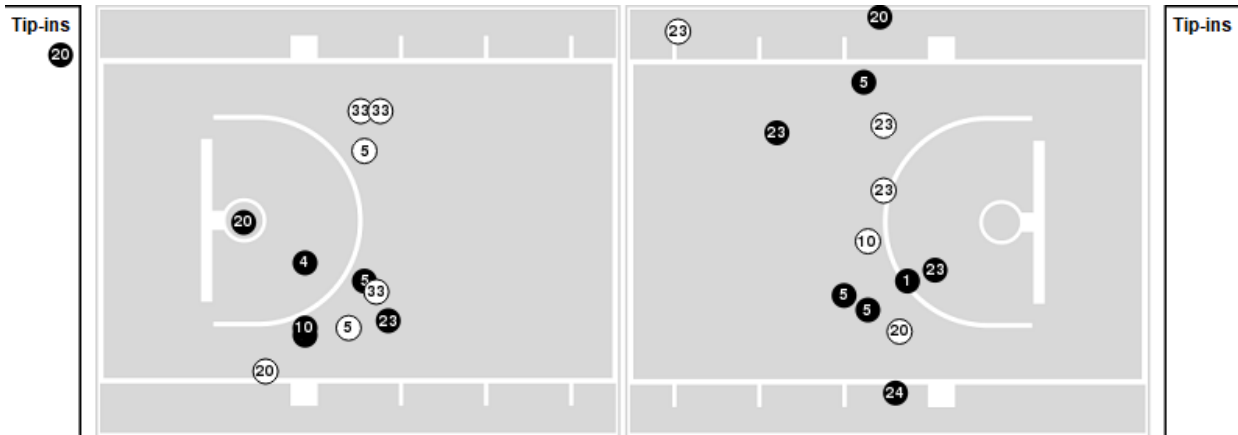

Blow Up Chart

● Made ○ Missed N - Player Number

Penn St.	M/A	%
Field Goals	25/51	49
2 Points	18/34	53
3 Points	7/17	41
Free Throws	12/19	63

Penn St.	M/A	%
Points in the Paint	24 (12 / 22)	55
Fast Break Points	10 (6/6)	100
Second Chance Points	4 (2/6)	33
Effective FG%	56