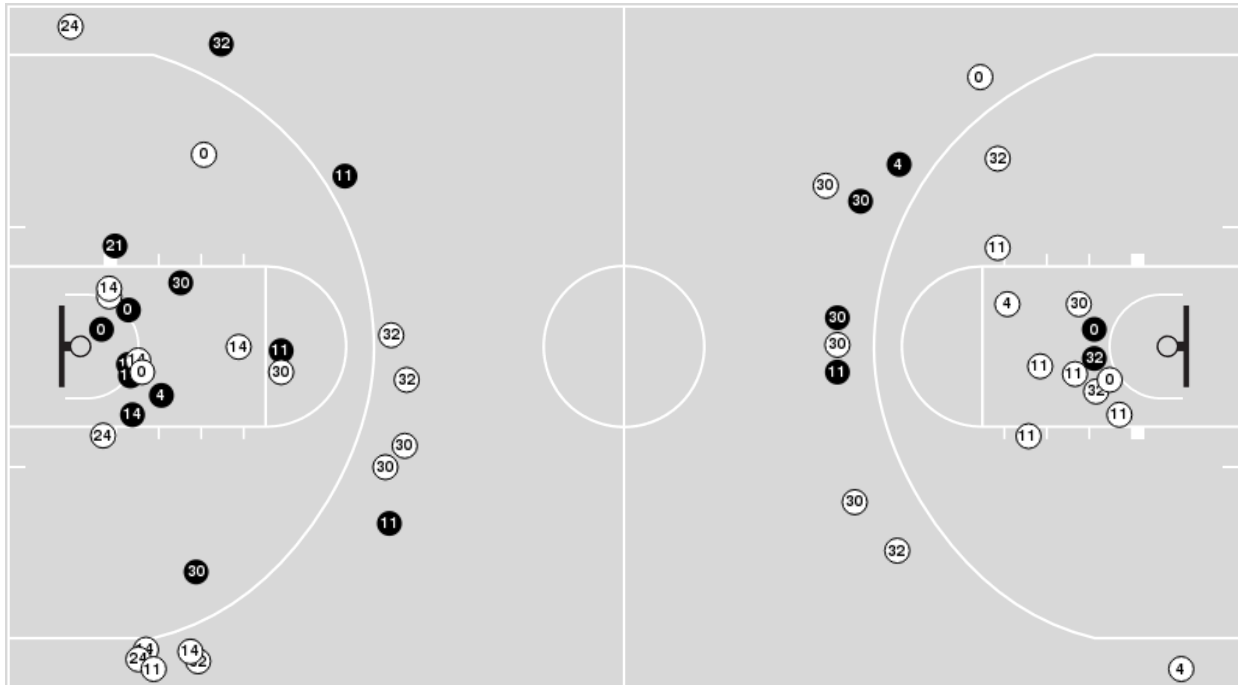

Officials: Nykeshia Thompson, Mark Resch, Dawn Marsh

Players => AllFG Types=>AllResults=>All
West Virginia

All Field Goals