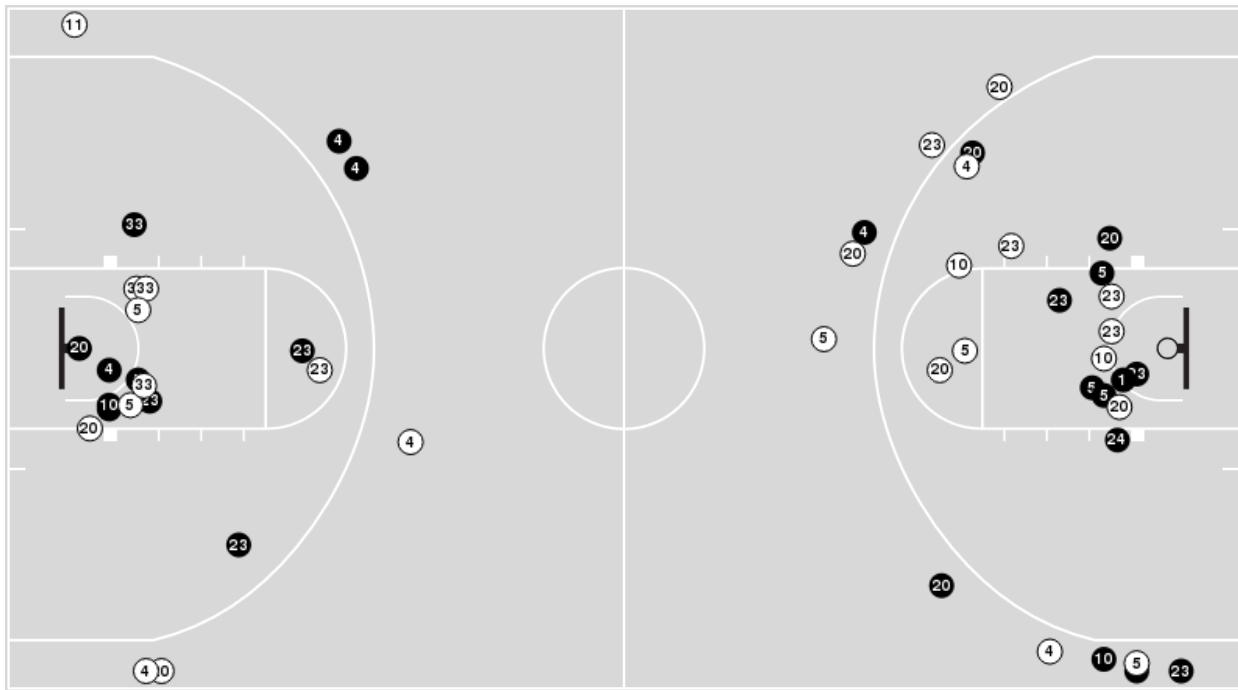

Officials: Nykeshia Thompson, Mark Resch, Dawn Marsh

Players => 0, 1, 2, 3, 4, 5, 10, 11, 12, 20, 22, 23, 24, 33FG Types=>AllResults=>All

Penn St.

All Field Goals