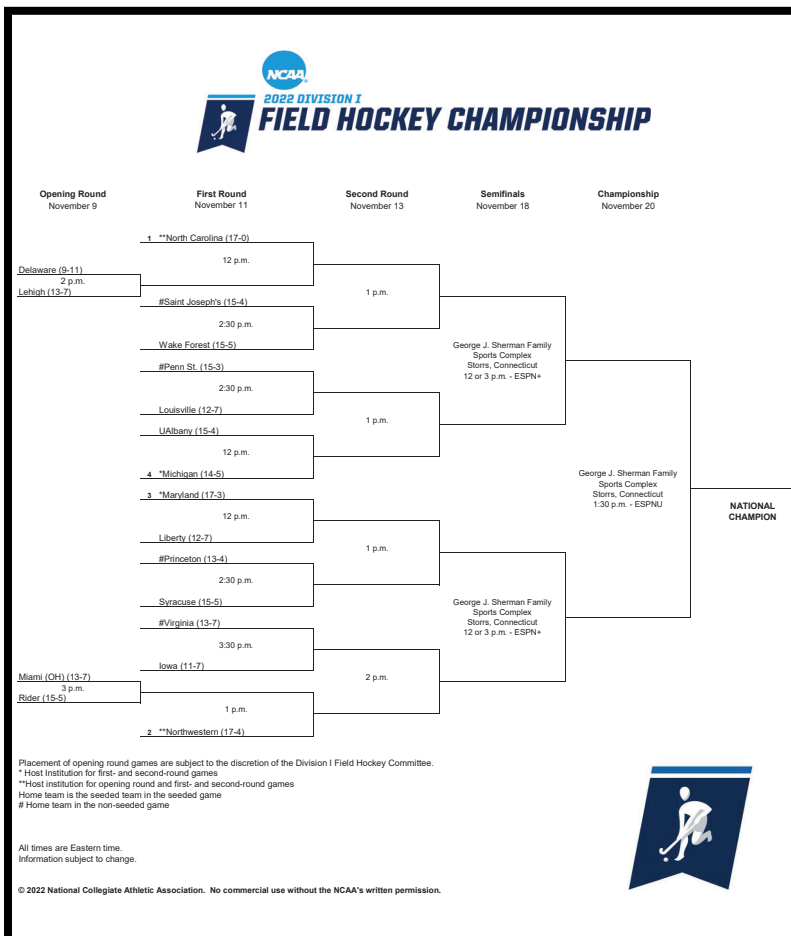

NOVEMBER

Th-Sn. 3-6 2022 B1G Tournament, Columbus, Ohio
Fri. 4 vs. #6 Michigan L, 1-2
F-Sn. 11-13 NCAA Tournament First/Second Rounds
Ann Arbor, Mich.
Fri. 11 vs. #12 Louisville 2:30 p.m.
#4 Michigan v. #16 Albany 12 p.m.
Sun. 13 Winners play 1 p.m.
F-Sn. 18-20 NCAA Semifinals/Championship
Storrs, Conn.

* Big Ten Game -- Home Games in BOLD CAPS
ALL TIMES EASTERN