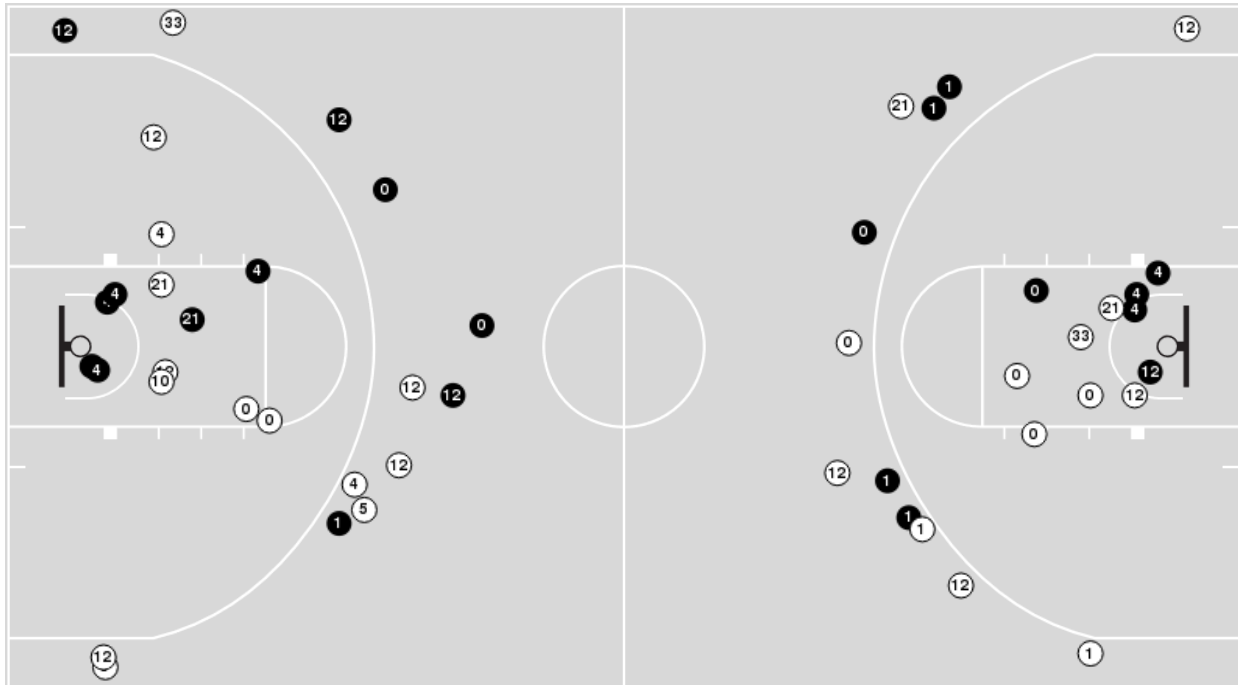

Officials: Paul Szelc, Josh White, Tony Bache Meeks

Players => 0, 1, 2, 3, 4, 5, 10, 11, 12, 13, 15, 21, 23, 25, 33 FG Types=>All Results=>All

Winthrop

All Field Goals