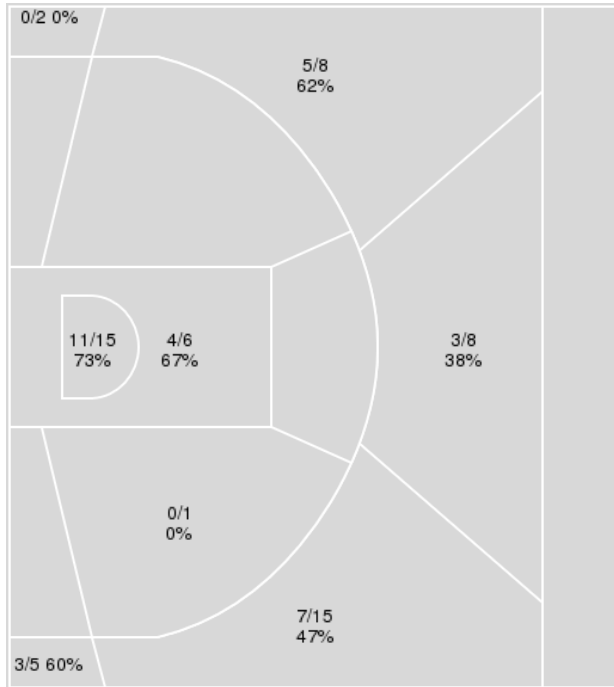

Officials: Paul Szelc, Josh White, Tony Bache Meeks

{ Players => All; } FG Types => All; Results => All;

{ Players => 0, 1, 2, 3, 4, 5, 10, 11, 12, 13, 15, 21, 23, 25, 33; } FG
Types => All; Results => All;

Penn St.

Winthrop

Penn St.	M/A	%
Field Goals	33/60	55
2 Points	15/22	68
3 Points	18/38	47
Free Throws	9/13	69

Winthrop	M/A	%
Field Goals	22/49	45
2 Points	11/24	46
3 Points	11/25	44
Free Throws	13/14	93