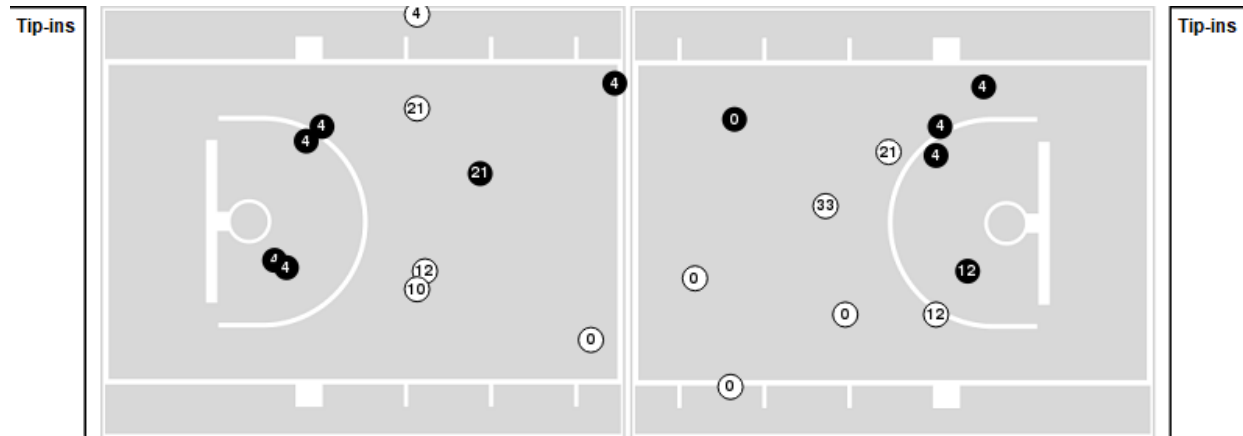

Officials: Paul Szelc, Josh White, Tony Bache Meeks

Players => 0, 1, 2, 3, 4, 5, 10, 11, 12, 13, 15, 21, 23, 25, 33 FG Types=>All Results=>All

Winthrop

All Field Goals

Blow Up Chart

● Made ○ Missed N - Player Number