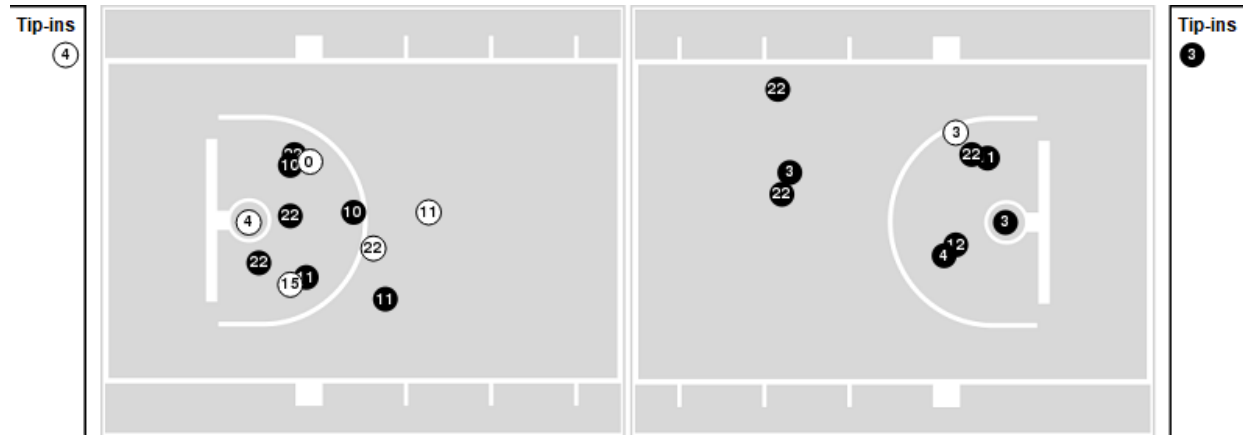

Winthrop	M/A	%
Field Goals	22/49	45
2 Points	11/24	46
3 Points	11/25	44
Free Throws	13/14	93

Winthrop	M/A	%
Points in the Paint	22 (11 / 20)	55
Fast Break Points	7 (4/4)	100
Second Chance Points	3 (1/3)	33
Effective FG%	56	

Officials: Paul Szelc, Josh White, Tony Bache Meeks

Players => AllFG Types=>AllResults=>All

Penn St.

All Field Goals

Blow Up Chart

● Made ○ Missed N - Player Number

Penn St.	M/A	%
Field Goals	33/60	55
2 Points	15/22	68
3 Points	18/38	47
Free Throws	9/13	69

Penn St.	M/A	%
Points in the Paint	30 (15 / 21)	71
Fast Break Points	15 (6/7)	86
Second Chance Points	10 (5/7)	71
Effective FG%	70	

Winthrop at Penn St.

11/07/22 Bryce Jordan Center, State College
2022-23 Men's Basketball