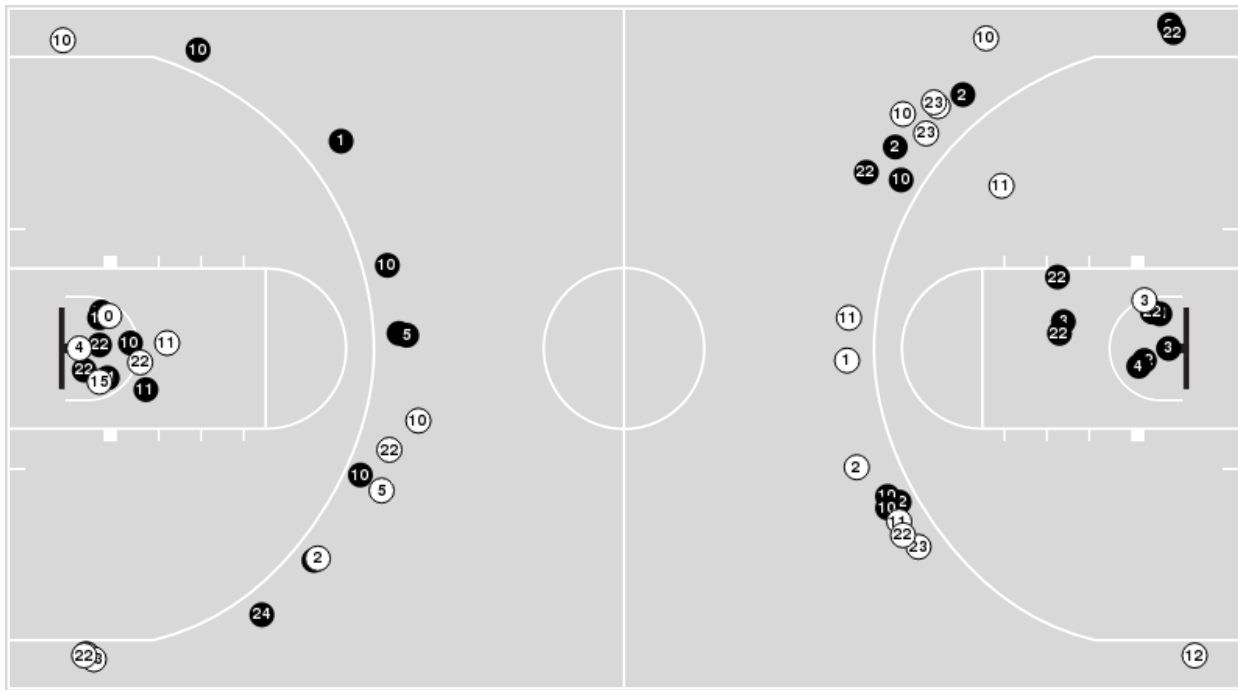

Officials: Paul Szelc, Josh White, Tony Bache Meeks

Players => AllFG Types=>AllResults=>All

Penn St.

All Field Goals