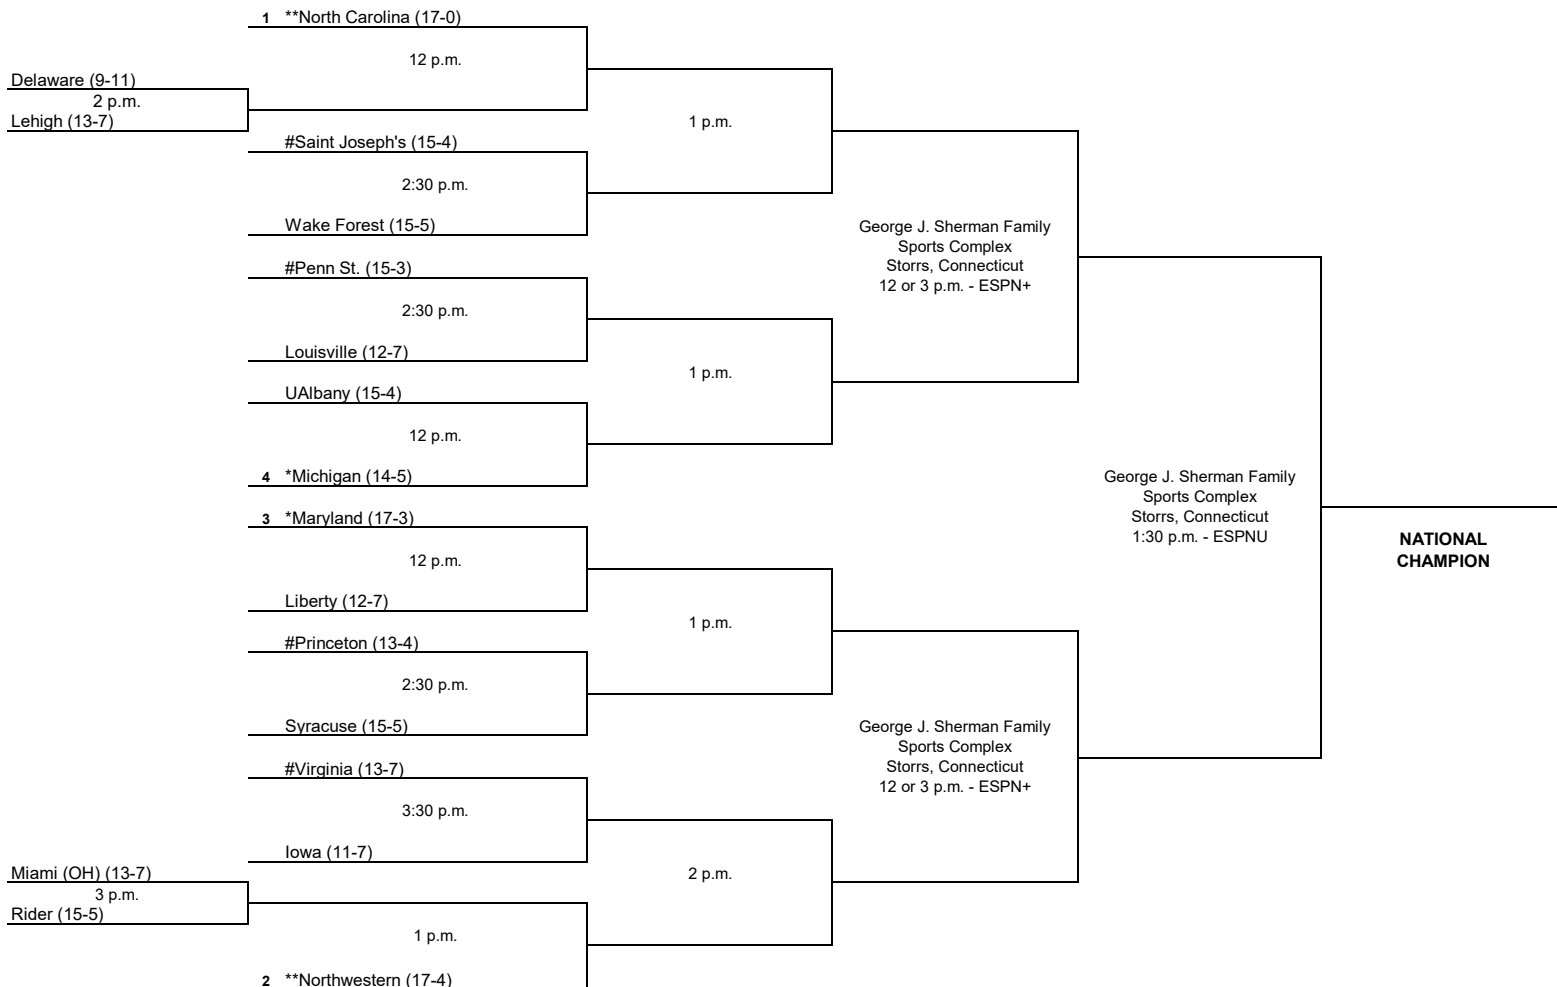

**2022 DIVISION I
FIELD HOCKEY CHAMPIONSHIP**

Opening Round
November 9

First Round
November 11

Second Round
November 13

Semifinals
November 18

Championship
November 20

Placement of opening round games are subject to the discretion of the Division I Field Hockey Committee.

* Host Institution for first- and second-round games

**Host institution for opening round and first- and second-round games

Home team is the seeded team in the seeded game

Home team in the non-seeded game