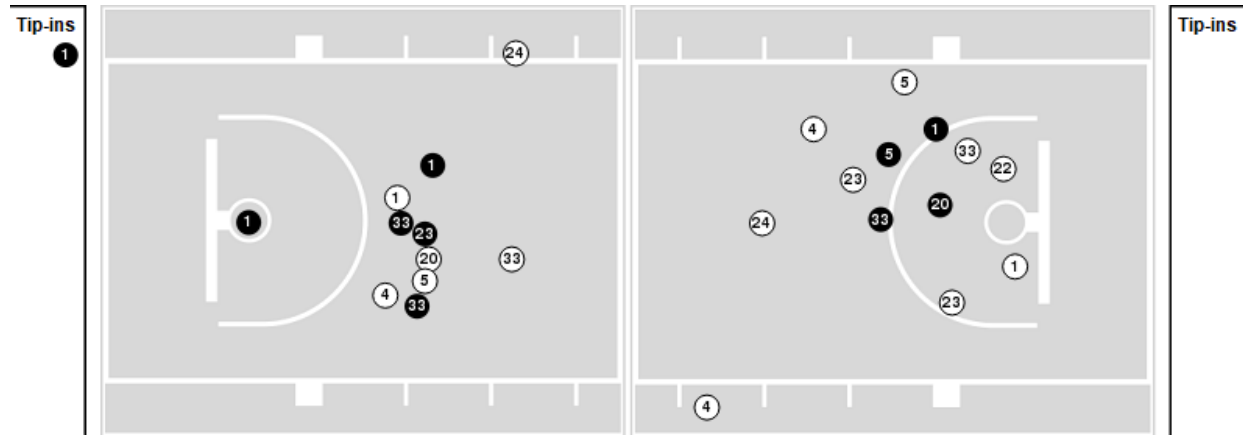

Blow Up Chart

● Made ○ Missed N - Player Number

Penn St.	M/A	%
Field Goals	26/63	41
2 Points	17/40	42
3 Points	9/23	39
Free Throws	7/12	58

Penn St.	M/A	%
Points in the Paint	18 (9 / 22)	41
Fast Break Points	5 (3/6)	50
Second Chance Points	11 (6/11)	55
Effective FG%	48