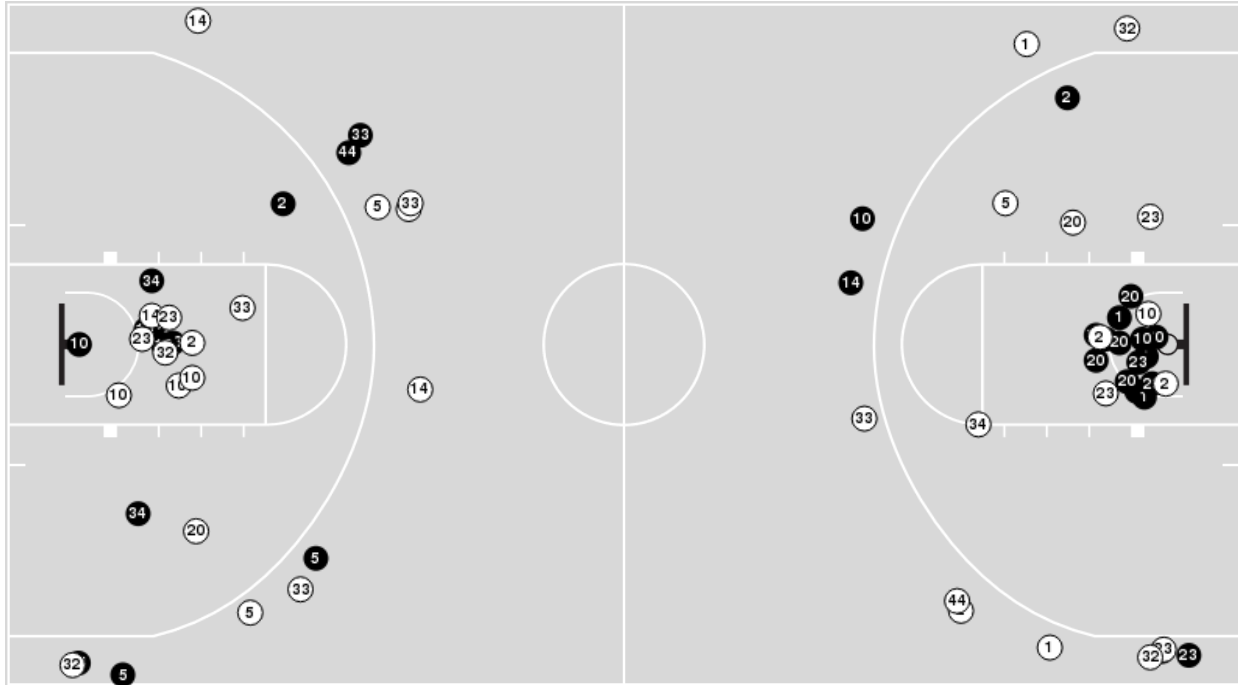

Players => AllFG Types=>AllResults=>All
Virginia

All Field Goals