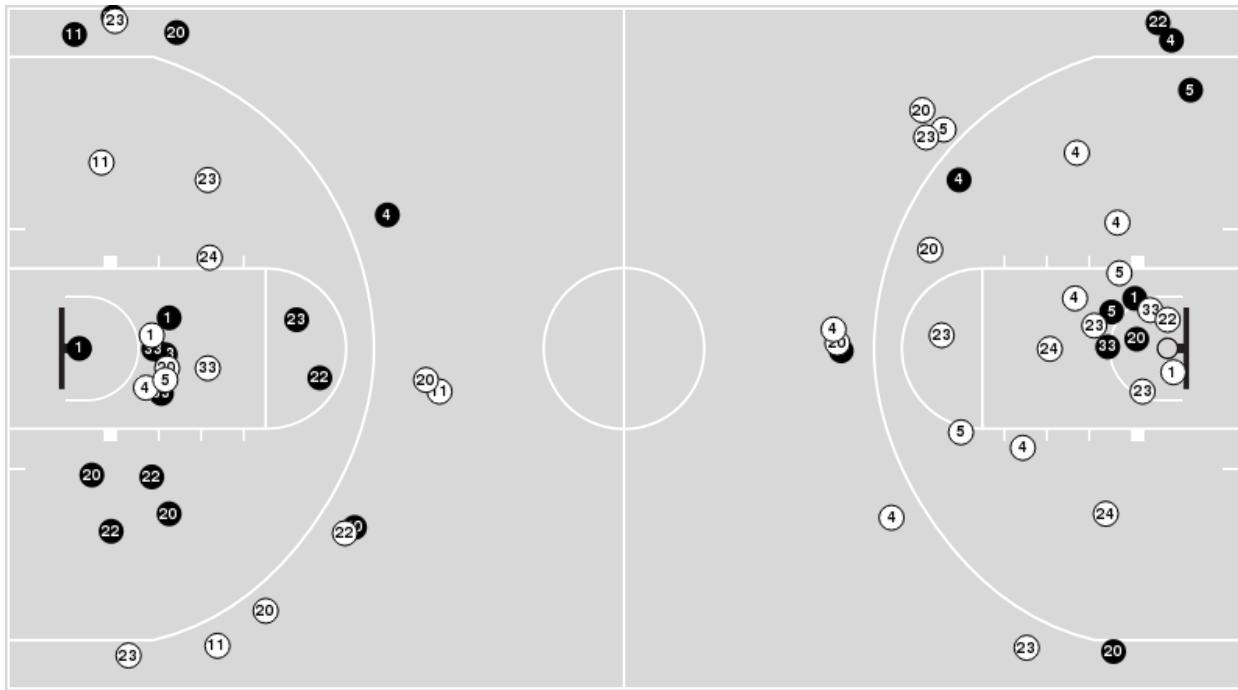

Officials: Gina Cross, Tiara Cruse, Mark Berger

Players => 0, 1, 2, 3, 4, 5, 10, 11, 12, 20, 22, 23, 24, 33FG Types=>AllResults=>All

Penn St.

All Field Goals