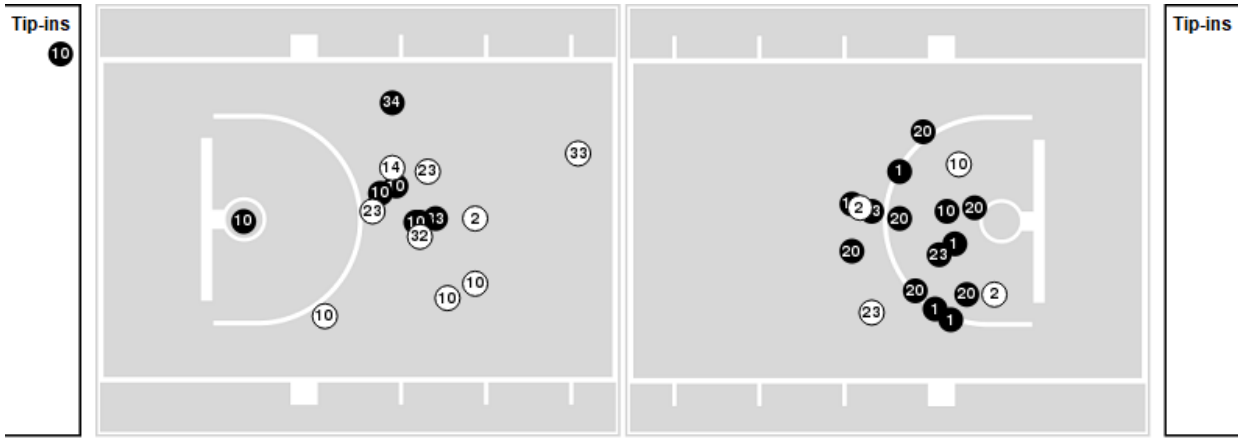

Blow Up Chart

● Made   ○ Missed   N - Player Number

Virginia	M/A	%
Field Goals	33/67	49
2 Points	24/42	57
3 Points	9/25	36
Free Throws	14/17	82

Virginia	M/A	%
Points in the Paint	42 (21 / 34)	62
Fast Break Points	18 (11/12)	92
Second Chance Points	19 (11/17)	65
Effective FG%	56