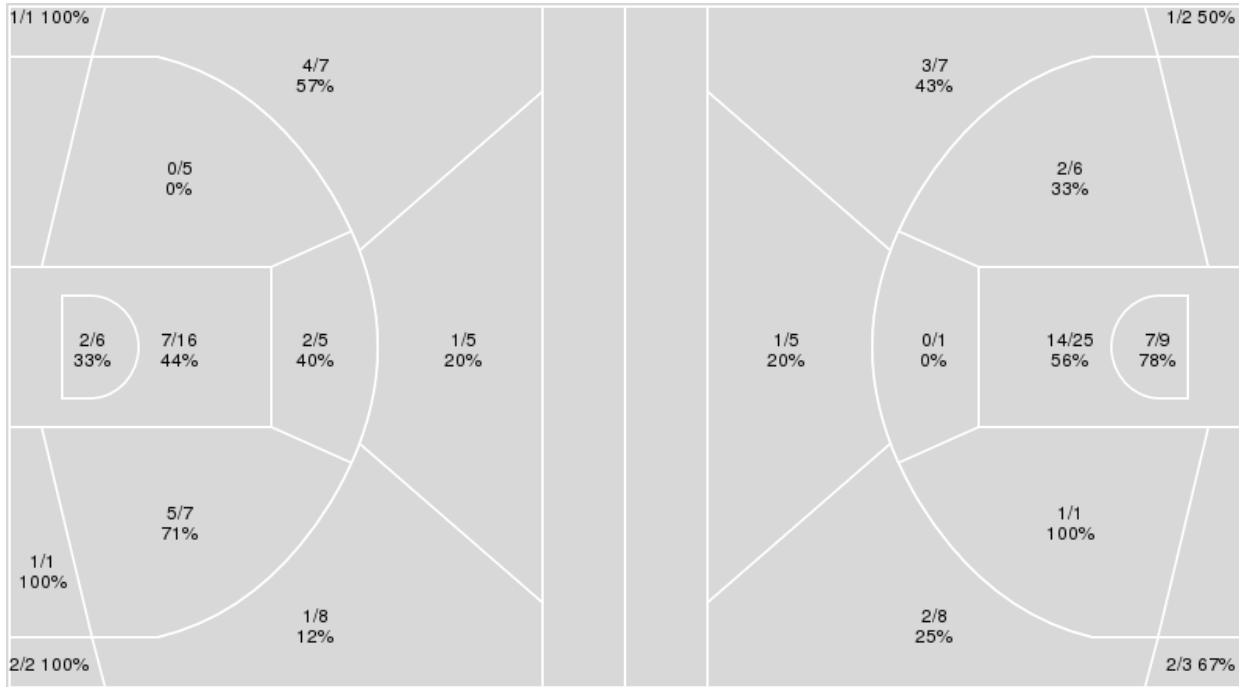

Officials: Gina Cross, Tiara Cruse, Mark Berger

{ Players => 0, 1, 2, 3, 4, 5, 10, 11, 12, 20, 22, 23, 24, 33; } FG Types => All; Results => All;
=> All; Results => All;

Penn St.

Virginia

Penn St.	M/A	%
Field Goals	26/63	41
2 Points	17/40	42
3 Points	9/23	39
Free Throws	7/12	58

Virginia	M/A	%
Field Goals	33/67	49
2 Points	24/42	57
3 Points	9/25	36
Free Throws	14/17	82