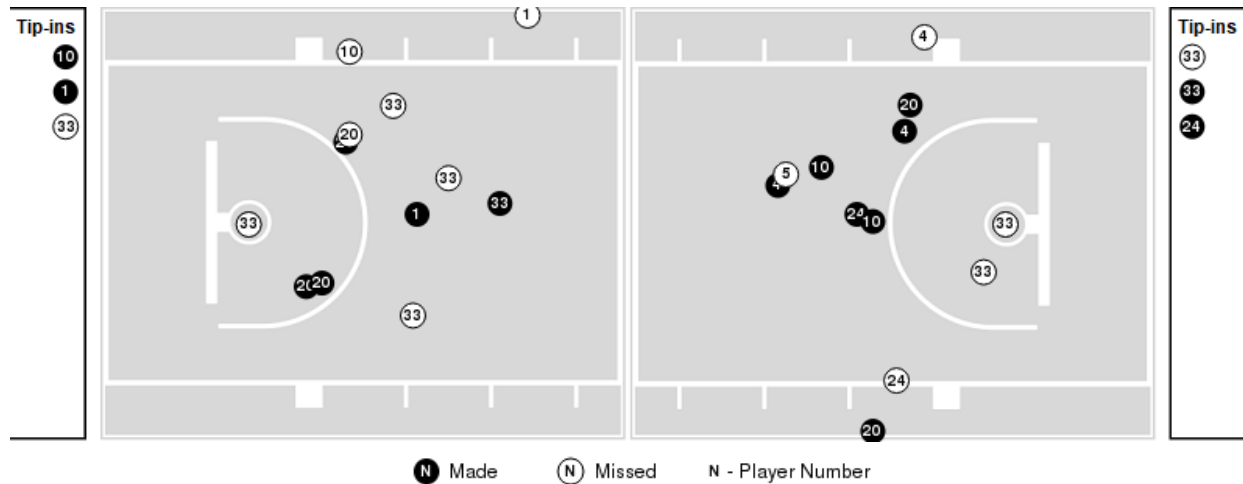

Blow Up Chart

● Made ○ Missed N - Player Number

Penn St.	M/A	%
Field Goals	25/61	41
2 Points	21/46	46
3 Points	4/15	27
Free Throws	6/8	75

Penn St.	M/A	%
Points in the Paint	30 (15 / 23)	65
Fast Break Points	6 (3/3)	100
Second Chance Points	12 (7/12)	58
Effective FG%	44