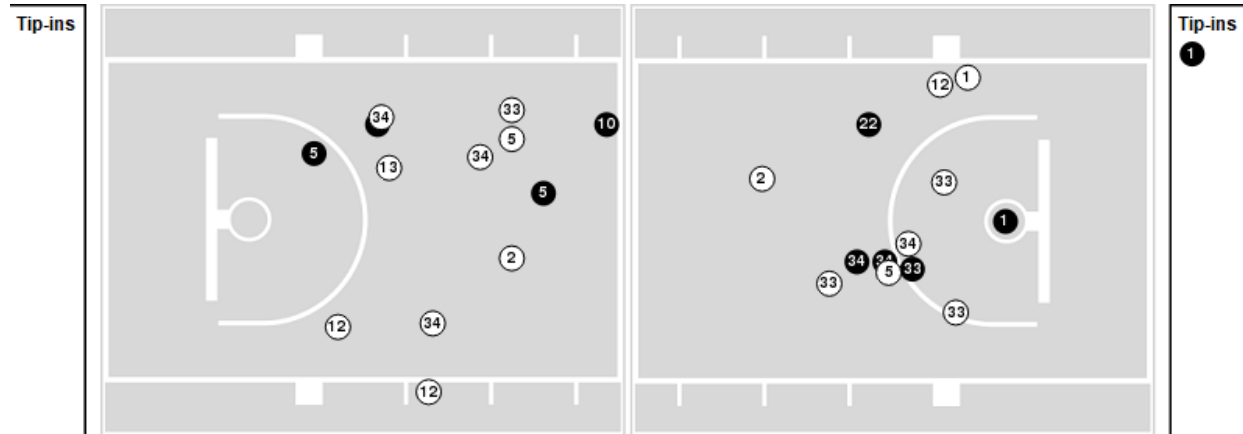

Blow Up Chart

● Made ○ Missed N - Player Number

Toledo	M/A	%
Field Goals	18/62	29
2 Points	15/40	38
3 Points	3/22	14
Free Throws	20/27	74

Toledo	M/A	%
Points in the Paint	18 (9 / 25)	36
Fast Break Points	4 (3/3)	100
Second Chance Points	14 (8/16)	50
Effective FG%	31