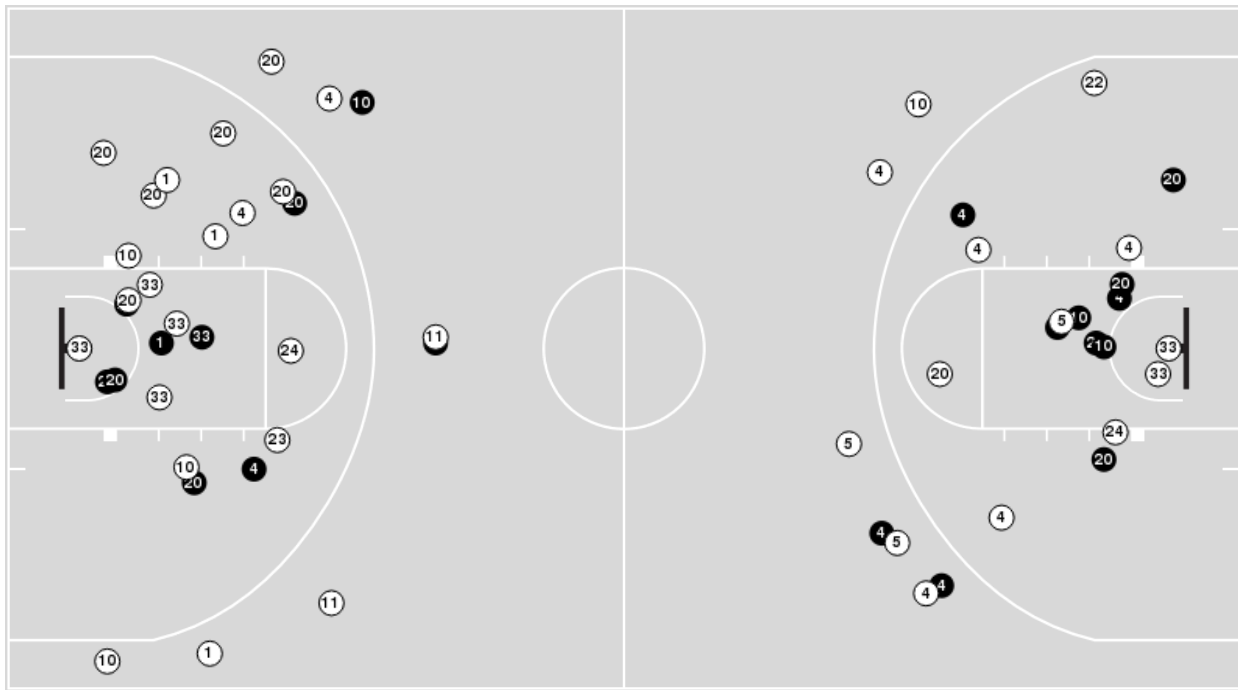

Officials: Natasha Harris, Lauren Niemiera, Erica Herriman

Players => 0, 1, 2, 3, 4, 5, 10, 11, 12, 20, 22, 23, 24, 33 FG Types=>AllResults=>All

Penn St.

All Field Goals