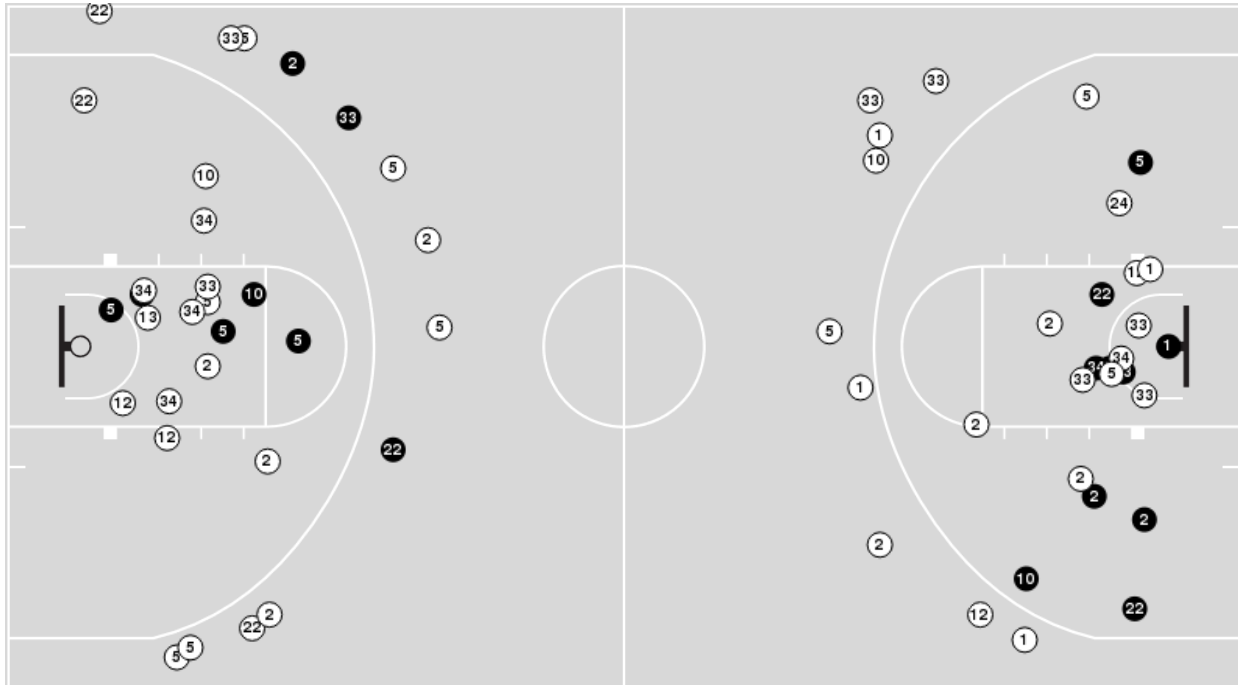

Players => 1, 2, 3, 4, 5, 10, 12, 13, 22, 24, 33, 34, 51 FG Types=>All Results=>All

Toledo

All Field Goals