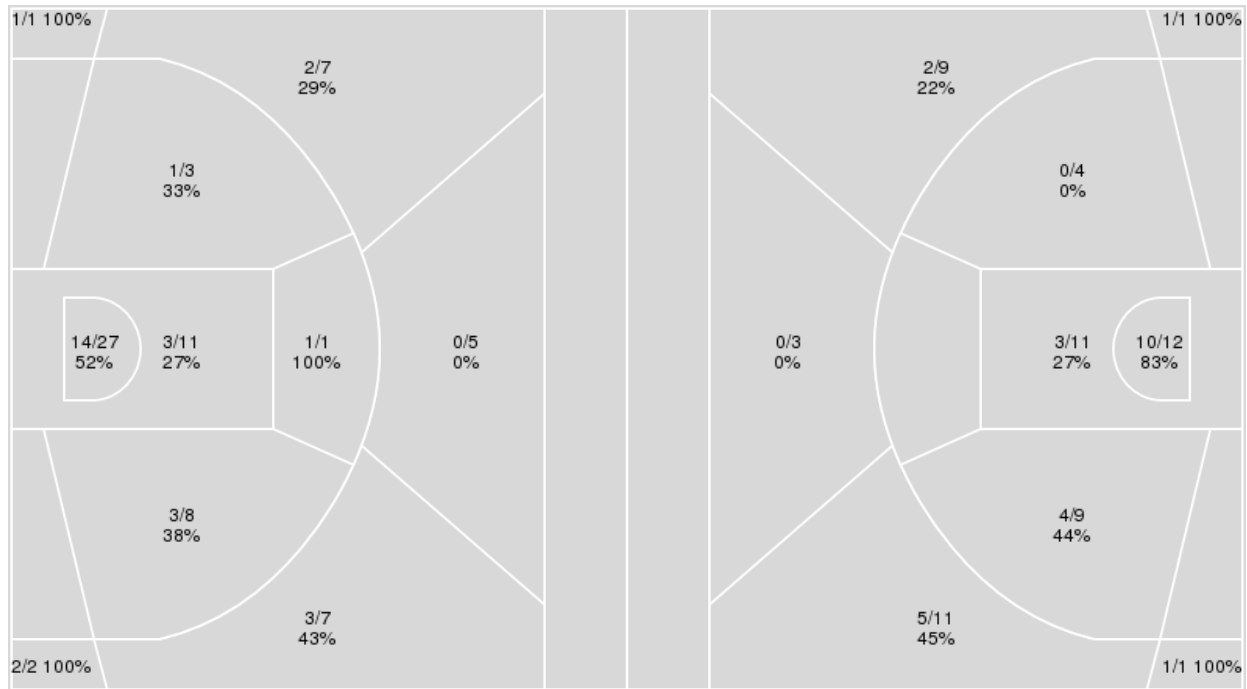

Officials: Felicia Grinter, Tim Daley, Erica Parker

{ Players => 0, 1, 2, 3, 4, 5, 10, 11, 12, 20, 22, 23, 24, 33; } FG Types => All; Results => All;
=> All; Results => All;

Penn St.

Syracuse

Penn St.	M/A	%
Field Goals	30/72	42
2 Points	22/50	44
3 Points	8/22	36
Free Throws	14/18	78

Syracuse	M/A	%
Field Goals	26/61	43
2 Points	17/36	47
3 Points	9/25	36
Free Throws	8/12	67