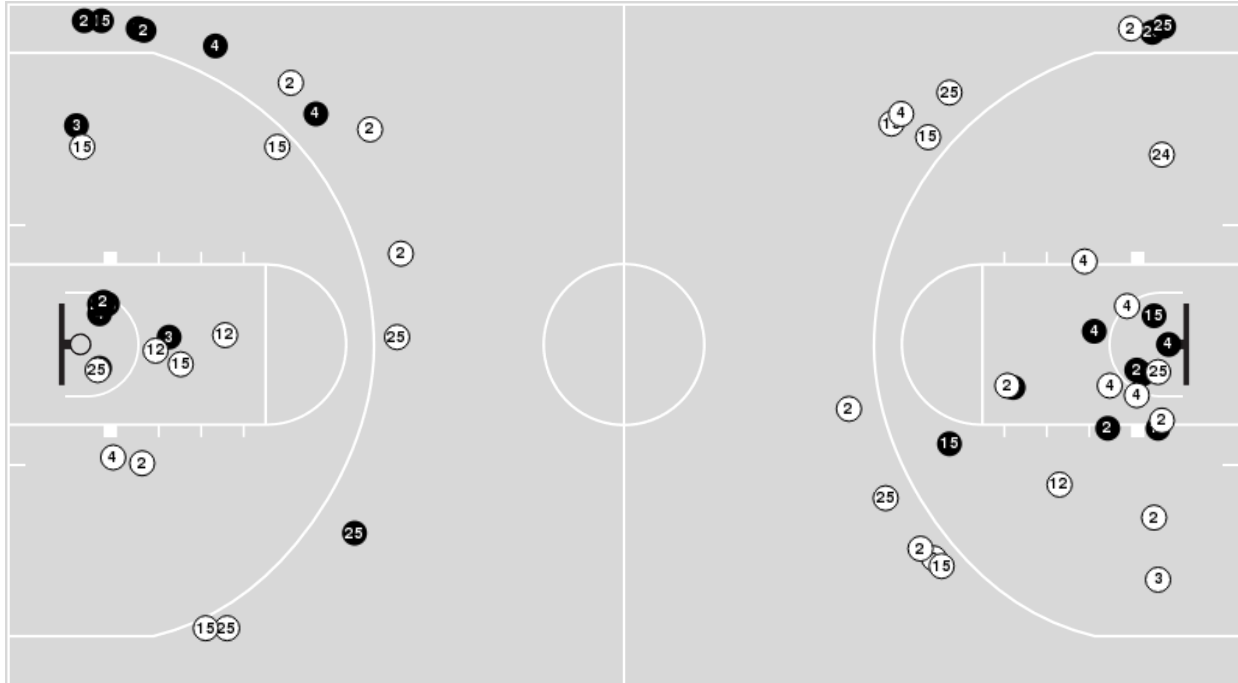

Players => AllFG Types=>AllResults=>All
Syracuse

All Field Goals