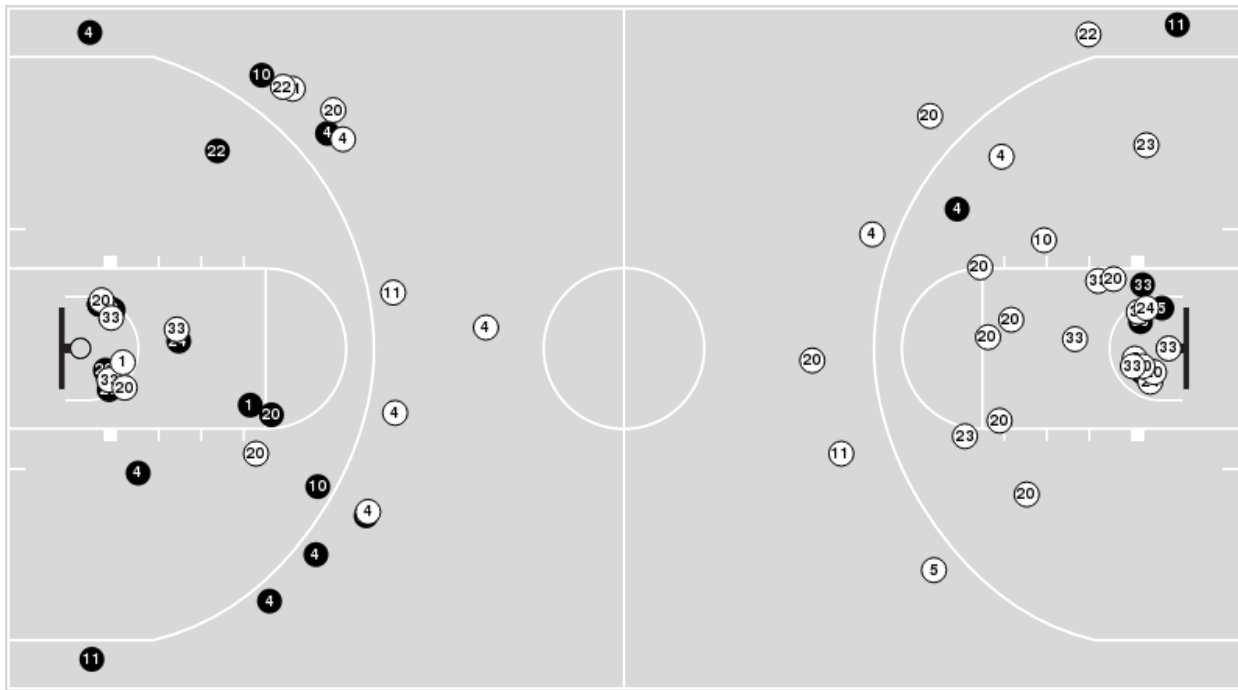

Officials: Felicia Grinter, Tim Daley, Erica Parker

Players => 0, 1, 2, 3, 4, 5, 10, 11, 12, 20, 22, 23, 24, 33FG Types=>AllResults=>All

Penn St.

All Field Goals