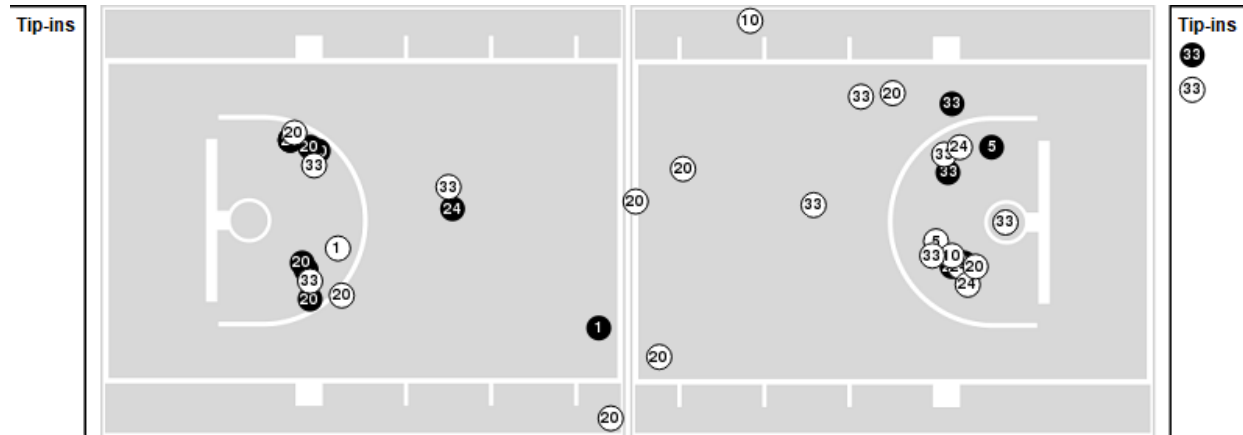

Officials: Felicia Grinter, Tim Daley, Erica Parker

Players => 0, 1, 2, 3, 4, 5, 10, 11, 12, 20, 22, 23, 24, 33FG Types=>AllResults=>All

Penn St.

All Field Goals

Blow Up Chart

● Made ○ Missed N - Player Number