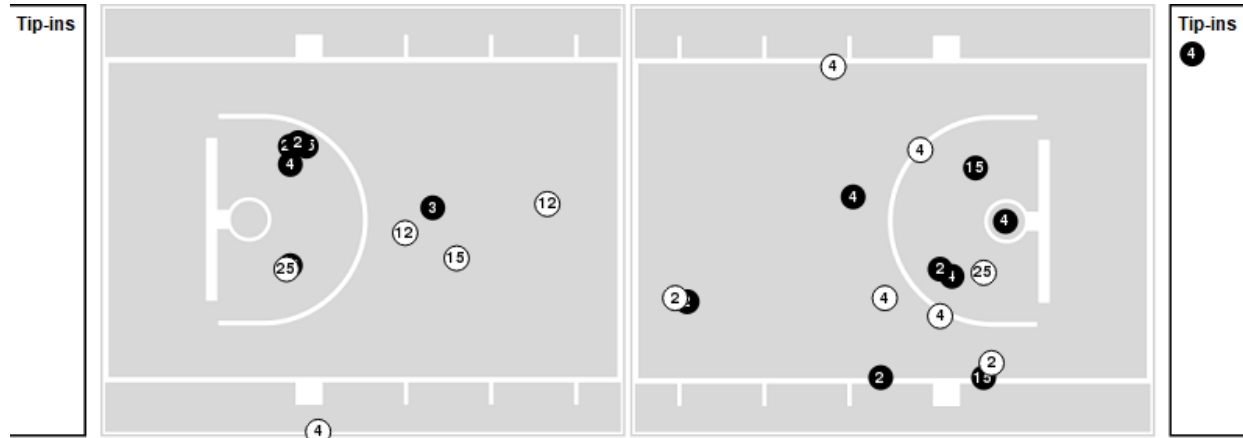

Blow Up Chart

● Made   ○ Missed   N - Player Number

Syracuse	M/A	%
Field Goals	26/61	43
2 Points	17/36	47
3 Points	9/25	36
Free Throws	8/12	67

Syracuse	M/A	%
Points in the Paint	26 (13 / 23)	57
Fast Break Points	9 (5/7)	71
Second Chance Points	8 (4/6)	67
Effective FG%	50