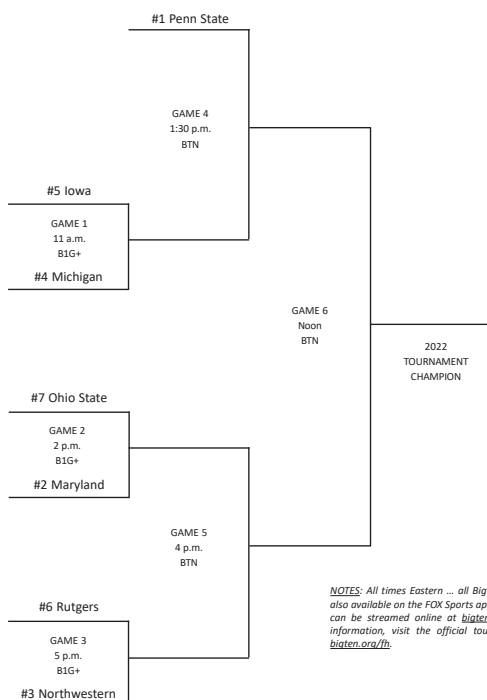

NOVEMBER

Th-Sn. 3-6 2022 B1G Tournament, Columbus, Ohio
Fri. 4 Semifinals 1:30 p.m.
Sun. 6 Championship 12 p.m.

F-Sn. 11-13 NCAA Tournament First/Second Rounds
F-Sn. 18-20 NCAA Semifinals/Championship

* Big Ten Game -- Home Games in BOLD CAPS
ALL TIMES EASTERN

NOVEMBER 3 NOVEMBER 4 NOVEMBER 6