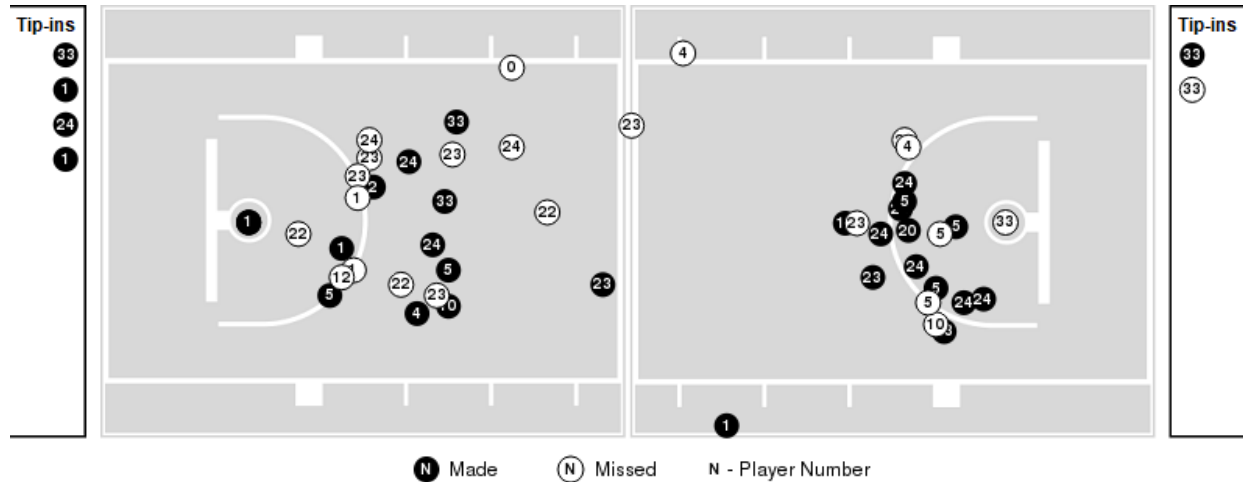

Blow Up Chart

Penn St.	M/A	%
Field Goals	38/77	49
2 Points	33/59	56
3 Points	5/18	28
Free Throws	15/18	83

Penn St.	M/A	%
Points in the Paint	58 (29 / 49)	59
Fast Break Points	37 (20/20)	100
Second Chance Points	23 (14/23)	61
Effective FG%	53