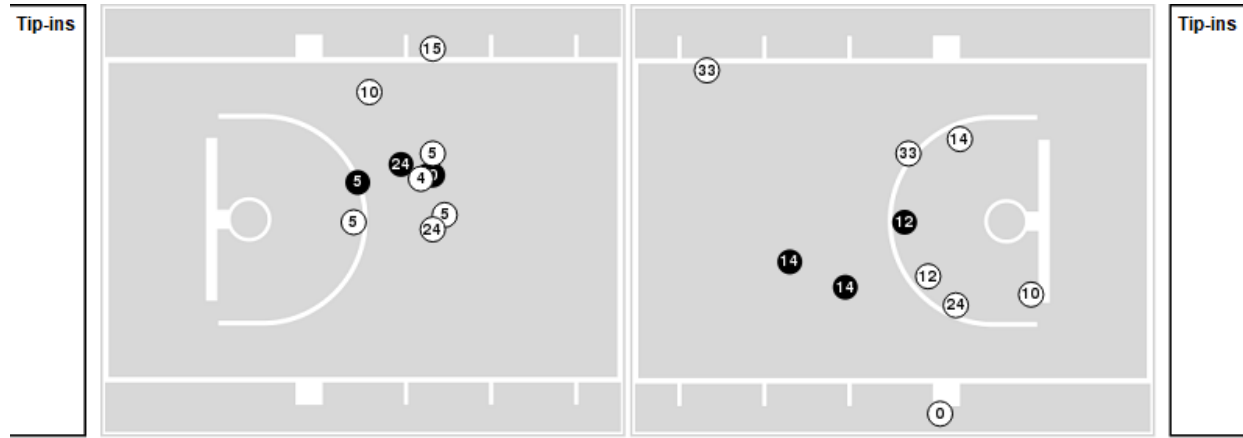

Blow Up Chart

● Made ○ Missed N - Player Number

Bryant	M/A	%
Field Goals	11/45	24
2 Points	8/25	32
3 Points	3/20	15
Free Throws	8/12	67

Bryant	M/A	%
Points in the Paint	14 (7 / 18)	39
Fast Break Points	8 (5/5)	100
Second Chance Points	2 (2/3)	67
Effective FG%	28