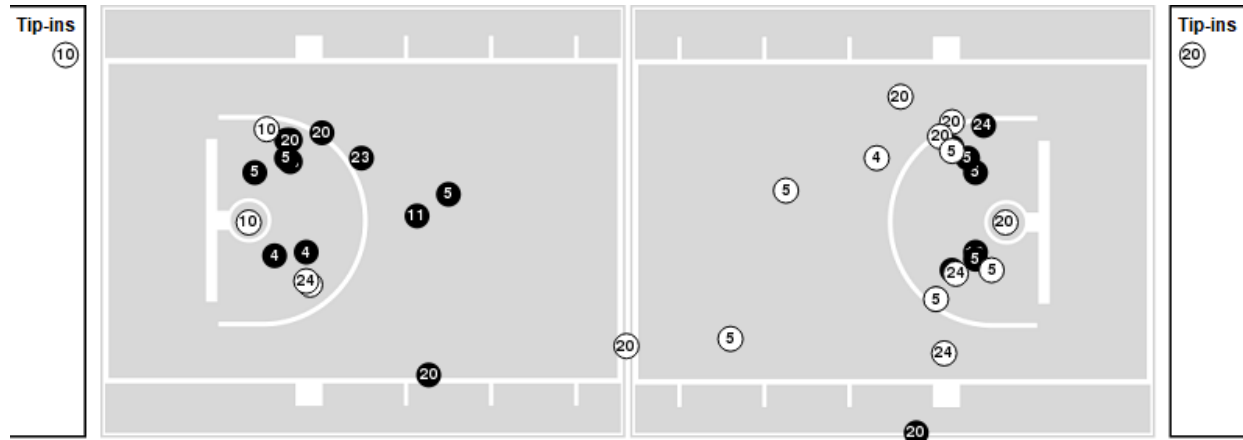

Blow Up Chart

● Made ○ Missed N - Player Number

Penn St.	M/A	%
Field Goals	29/59	49
2 Points	24/49	49
3 Points	5/10	50
Free Throws	14/21	67

Penn St.	M/A	%
Points in the Paint	38 (19 / 37)	51
Fast Break Points	17 (11/13)	85
Second Chance Points	7 (4/10)	40
Effective FG%	53