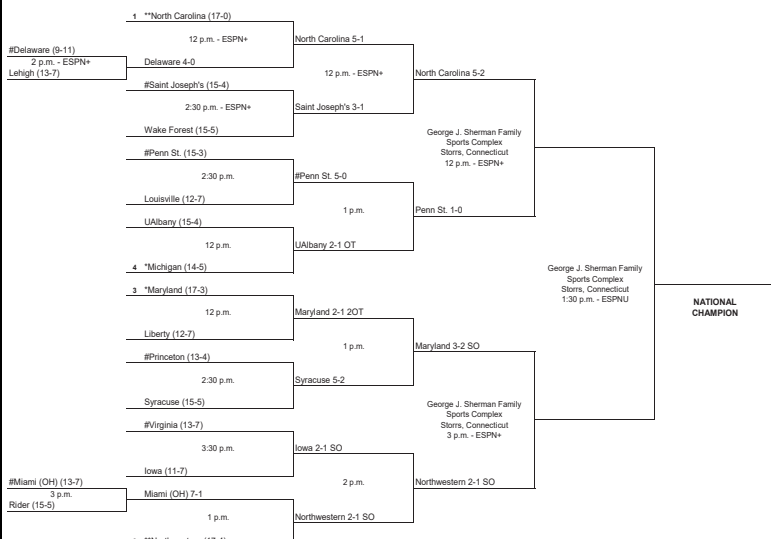

NOVEMBER

Th-Sn. 3-6 2022 B1G Tournament, Columbus, Ohio
Fri. 4 vs. #6 Michigan L, 1-2
F-Sn. 11-13 NCAA Tournament First/Second Rounds
Ann Arbor, Mich.
Fri. 11 vs. #12 Louisville W, 5-0
Sun. 13 vs. #16 UAlbany W, 1-0
F-Sn. 18-20 NCAA Semifinals/Championship
Fri. 18 vs. #1 North Carolina 12 p.m.
#2 Maryland vs. #3 Northwestern 3 p.m.
Sun. 20 Semifinal winners (ESPNU) 1:30 p.m.
Storrs, Conn.

* Big Ten Game -- Home Games in BOLD CAPS
ALL TIMES EASTERN

Opening Round November 9   First Round November 11   Second Round November 13   Semifinals November 18   Championship November 20