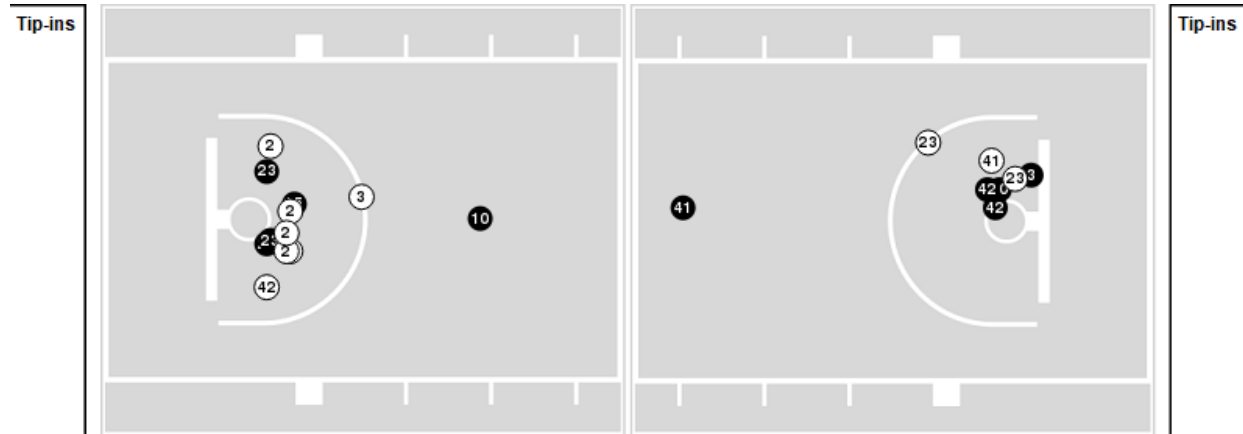

Blow Up Chart

● Made   ○ Missed   N - Player Number

Fairfield	M/A	%
Field Goals	19/53	36
2 Points	15/36	42
3 Points	4/17	24
Free Throws	7/15	47

Fairfield	M/A	%
Points in the Paint	20 (10 / 20)	50
Fast Break Points	7 (3/3)	100
Second Chance Points	7 (4/11)	36
Effective FG%	40