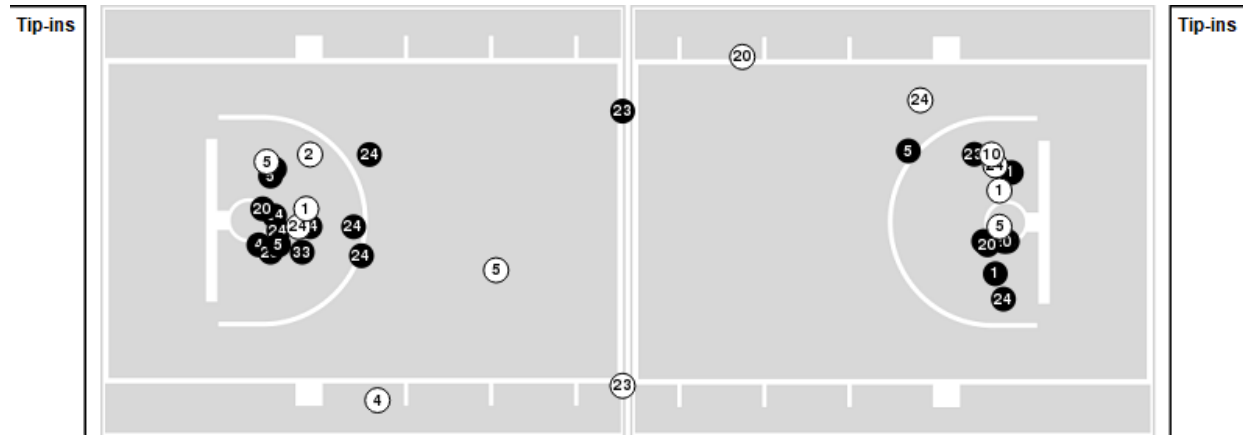

Blow Up Chart

● Made   ○ Missed   N - Player Number

Penn St.	M/A	%
Field Goals	31/59	53
2 Points	27/47	57
3 Points	4/12	33
Free Throws	11/14	79

Penn St.	M/A	%
Points in the Paint	48 (24 / 34)	71
Fast Break Points	18 (9/9)	100
Second Chance Points	11 (8/14)	57
Effective FG%	56