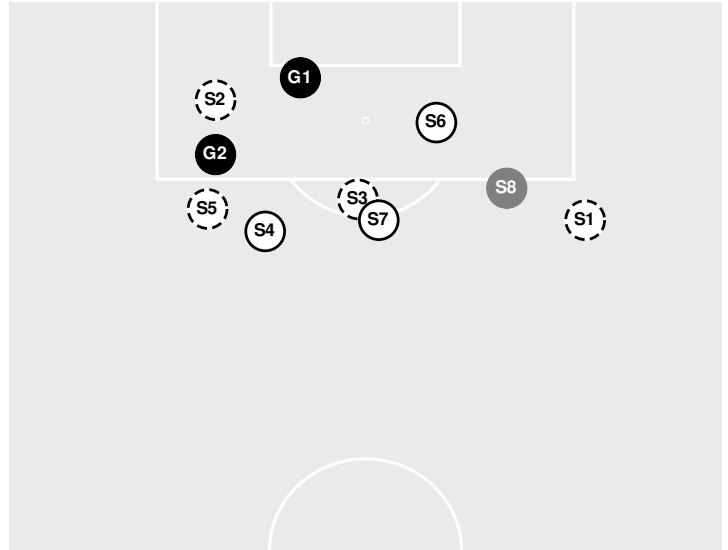

**PENN ST. 0, WEST VIRGINIA 0**

Official Soccer Shot Chart - Final  
**Penn St. vs West Virginia**  
 9/2/21 Dick Dlesk Soccer Stadium, Morgantown  
 2021-22 Women's Soccer

**Match Time:** 7:00 PM  
**Match Duration:** 02:26  
**Attendance:** 1257

**Officials:** Sorin Stoica, Daniel Pop, Emma Richards, Paul Deverse

		1st Half	2nd Half
<b>Shots by Half Intervals</b>	Mountaineers	8	5
	Nittany Lions	10	0

**Shot Chart**

**MOUNTAINEERS**

**NITTANY LIONS**

Shot Off Target  
 Shot On Target  
 Blocked  
 Goal / Own Goal

**Shot Summary**

Official Soccer Shot Chart - Final  
**Penn St. vs West Virginia**  
9/2/21 Dick Dlesk Soccer Stadium, Morgantown  
2021-22 Women's Soccer