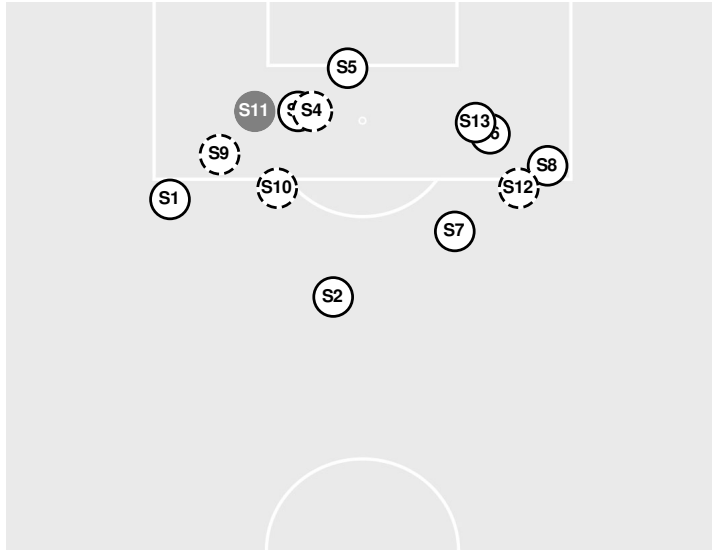

**PENN ST. 0, WEST VIRGINIA 0**

Official Soccer Shot Chart - Final  
**Penn St. vs West Virginia**  
 9/2/21 Dick Dlesk Soccer Stadium, Morgantown  
 2021-22 Women's Soccer

**Match Time:** 7:00 PM  
**Match Duration:** 02:26  
**Attendance:** 1257

**Officials:** Sorin Stoica, Daniel Pop, Emma Richards, Paul Deverse

		1st Half	2nd Half
<b>Shots by Half Intervals</b>	Mountaineers	8	5
	Nittany Lions	10	0

**Shot Chart**

**MOUNTAINEERS**

**NITTANY LIONS**

Shot Off Target  
 Shot On Target  
 Blocked  
 Goal / Own Goal

**Shot Summary**

Official Soccer Shot Chart - Final  
**Penn St. vs West Virginia**  
9/2/21 Dick Dlesk Soccer Stadium, Morgantown  
2021-22 Women's Soccer