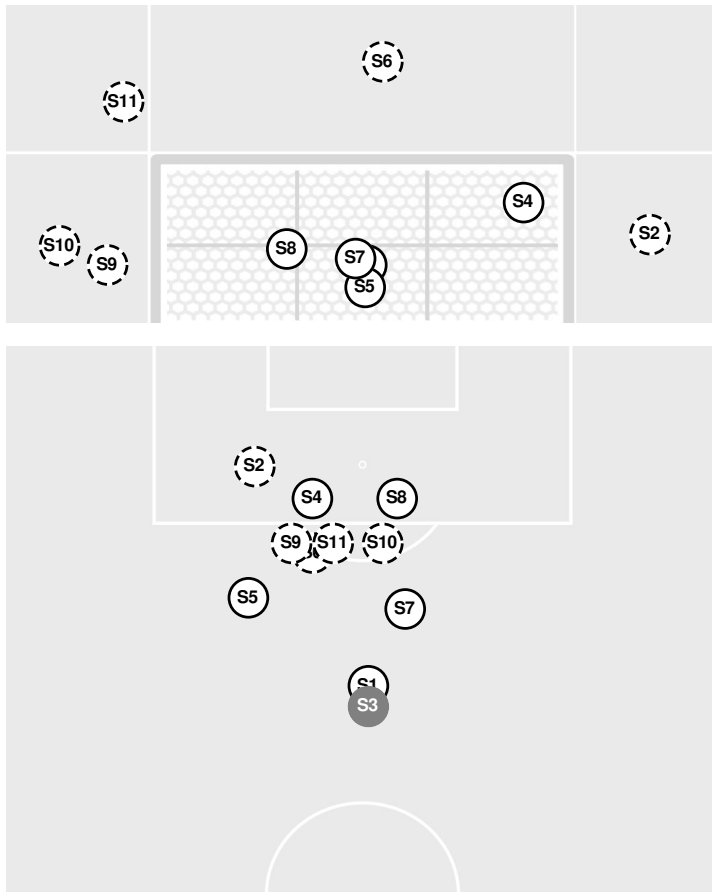

Official Soccer Shot Chart - Final
Penn St. vs NC State
9/12/21 Klöckner Stadium, Charlottesville
2021-22 Women's Soccer

Match Time: 3:00 PM
Match Duration: 01:54
Attendance: 53

Officials: Bill Dittmar, Daniel Kappler, Billy Kingsley, Andrew Holley

Shots by Half Intervals	Wolfpack	1st Half	2nd Half
		6	5
	Nittany Lions	2	6

Shot Chart

WOLFPACK