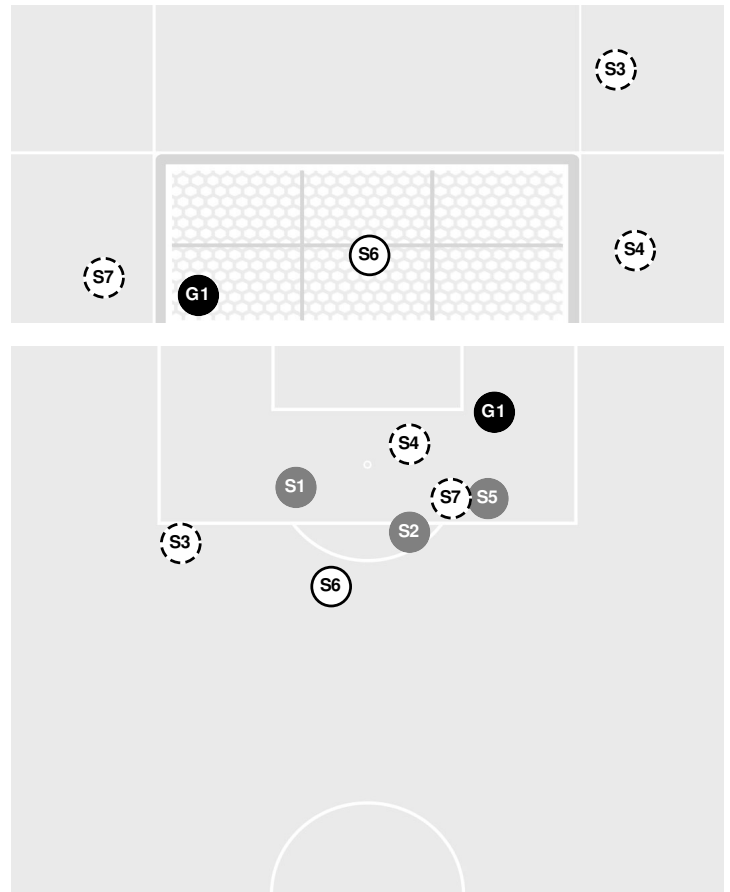

89:13 GOAL by Nittany Lions Wiesner, Kate (FIRST GOAL), Assist by Abello, Kerry, goal number 1 for season.

PENN ST. 1, NC STATE 0

90:00 End of period [90:00].

PENN ST. 1, NC STATE 0

Official Soccer Shot Chart - Final
Penn St. vs NC State
 9/12/21 Klöckner Stadium, Charlottesville
 2021-22 Women's Soccer

Match Time: 3:00 PM
Match Duration: 01:54
Attendance: 53

Officials: Bill Dittmar, Daniel Kappler, Billy Kingsley, Andrew Holley

Shots by Half Intervals	Wolfpack	1st Half	2nd Half
		6	5
	Nittany Lions	2	6

Shot Chart

WOLFPACK

NITTANY LIONS

S Shot Off Target
 S Shot On Target
 S Blocked
 G Goal / Own Goal

Shot Summary

Official Soccer Shot Chart - Final
Penn St. vs NC State
9/12/21 Klöckner Stadium, Charlottesville
2021-22 Women's Soccer