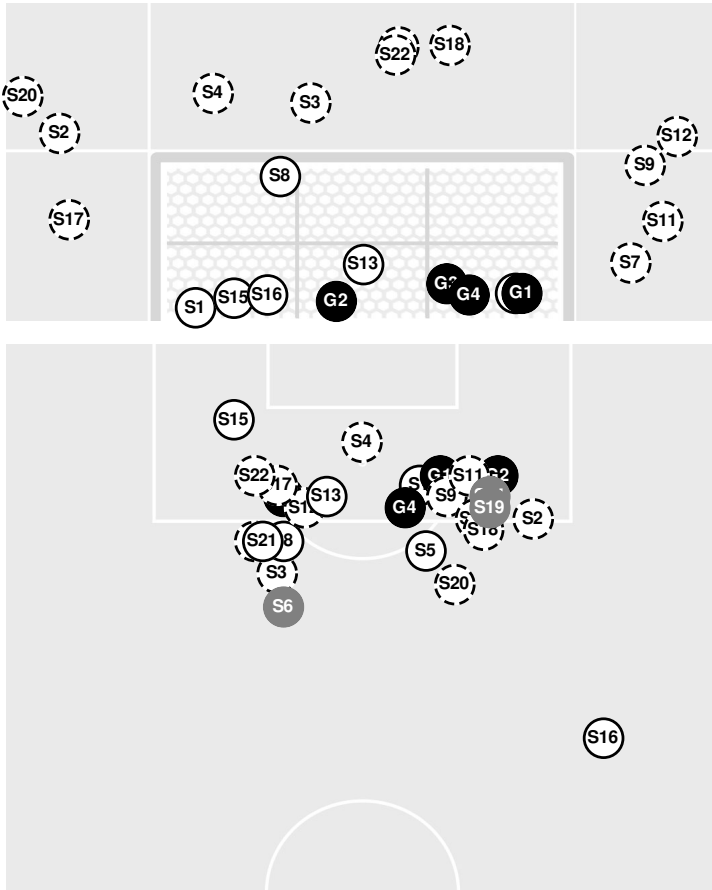

La Salle vs Penn St.

8/22/21 Jeffrey Field, University Park
2021-22 Women's Soccer

Officials: Sorin Stoica, Ryan Lang, Justin Hess, Max Campbell

Shots by Half Intervals	Nittany Lions	1st Half	2nd Half	
		Explorers	15	11
		2	3	

Shot Chart

NITTANY LIONS